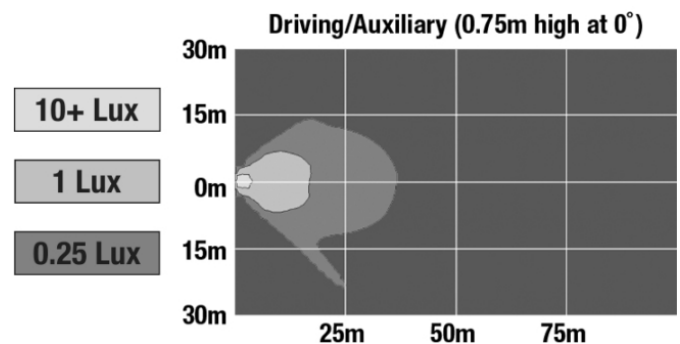

Tested to ECE Reg. 10
(Radiated Emissions only)

PHOTOMETRIC SPECIFICATIONS

Effective Lumen Output	1506
Nominal LED Color Temperature	5700 K
Beam Pattern(s)	Forward Lighting - Flood (Super Wide) Warning - Flashing Warning
Flash Rate 1	1 Flash/Second