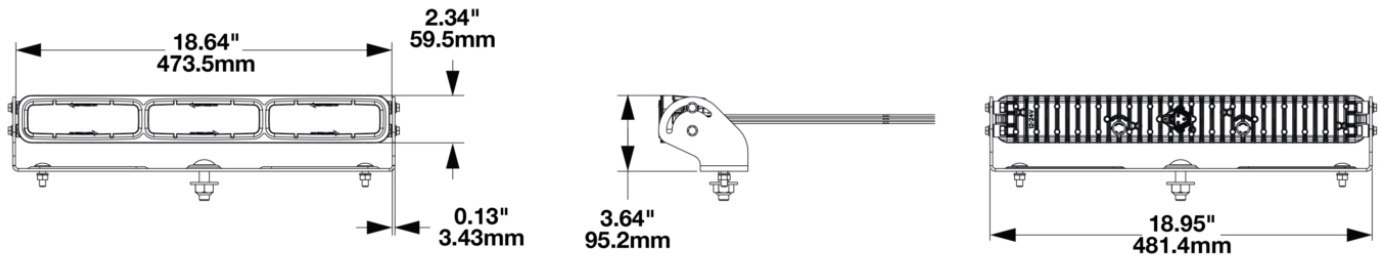

LED Work Light - Model 529

PRODUCT INFORMATION

Description	12-24V LED Super Wide Auxiliary Light
Height	59.50 mm / 2.34 in
Width	473.50 mm / 18.64 in
Depth	54.50 mm / 2.15 in
Shape	Rectangular
Outer Lens Material	Polycarbonate
Outer Lens Color	Clear
Housing Material	Aluminum
Housing Color	Black
Bezel Color	Black
Mounting Hardware Description	(x1) M8-1.25 x 25mm SS Carriage Bolt
Mounting Type	Pedestal
Minimum Operating Temperature	-40 °C / -40 °F
Maximum Operating Temperature	65 °C / 149 °F
Connector or Wiring	Deutsch DT04-3P
Mating Connector	Deutsch DT06-3S
Product Weight	2.85 lbs / 1.29 kgs
Shipping Weight	3.59 lbs / 1.63 kgs

PRODUCT DIMENSIONS

ELECTRICAL SPECIFICATIONS

Input Voltage	12-24V DC
Operating Voltage	9-33V DC
Transient Spike Protection	330V Peak @ 1 HZ-100 Pulses
Yellow Wire	Steady State On
White Wire	Flash 1 Hz
Black Wire	Ground
Current Draw	3.90A @ 12V DC (Steady On) 3.90A @ 12V DC (Flashing) 2.90A @ 24V DC (Steady On) 2.90A @ 24V DC (Flashing)