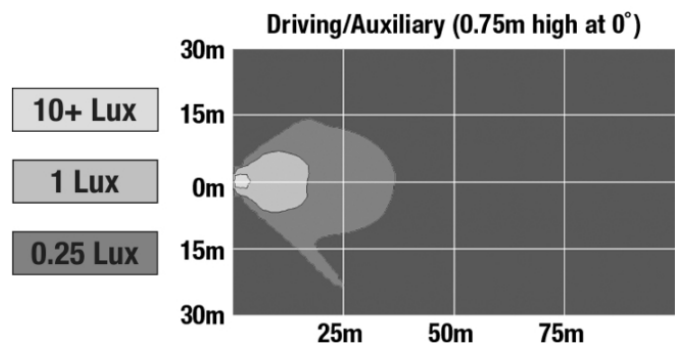

Tested to ECE Reg. 10
(Radiated Emissions only)

PHOTOMETRIC SPECIFICATIONS

Effective Lumen Output	1506
Nominal LED Color Temperature	5700 K
Beam Pattern(s)	Forward Lighting - Flood (Super Wide) Warning - Flashing Warning
Flash Rate 1	1 Flash/Second