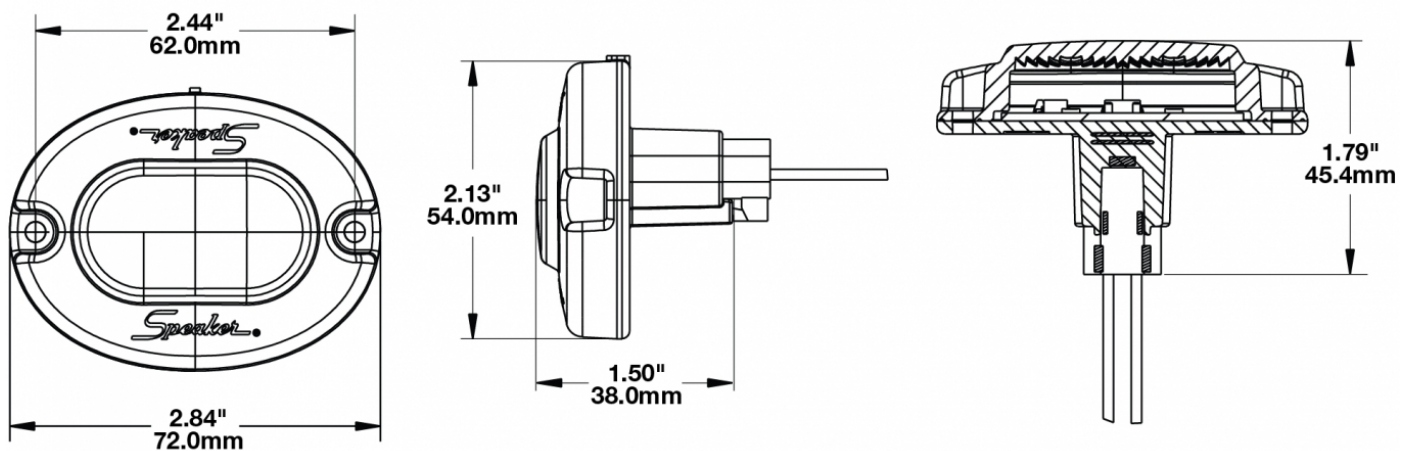

LED Utility Light - Model 186

PRODUCT INFORMATION

Description	12-24V LED Utility Light
Height	54.10 mm / 2.13 in
Width	72.14 mm / 2.84 in
Depth	45.47 mm / 1.79 in
Shape	Rectangular
Outer Lens Material	Polycarbonate
Outer Lens Color	Clear
Housing Material	Polycarbonate
Housing Color	Black
Mounting Type	Low Profile Mount
Minimum Operating Temperature	-40 °C / -40 °F
Maximum Operating Temperature	65 °C / 149 °F
Connector or Wiring	Integrated 2-Pin Deutsch Socket (DT04-2P)
Mating Connector	2-Pin Deutsch Plug (DT06-2S)
Product Weight	0.11 lbs / 0.05 kgs
Shipping Weight	0.90 lbs / 0.41 kgs

PRODUCT DIMENSIONS

Print date: 2025-01-27

© 2025 J.W. Speaker Corporation • Germantown, WI U.S.A.
 www.jwspeaker.com • speaker@jwspeaker.com • 262.251.6660

LED Utility Light - Model 186

ELECTRICAL SPECIFICATIONS

Input Voltage	12-24V DC
Red Wire	Positive
Black Wire	Negative
Current Draw	0.105A @ 12V DC 0.105A @ 24V DC

REGULATORY STANDARDS COMPLIANCE

Buy America Standards
IEC IP67

Eco Friendly

PHOTOMETRIC SPECIFICATIONS