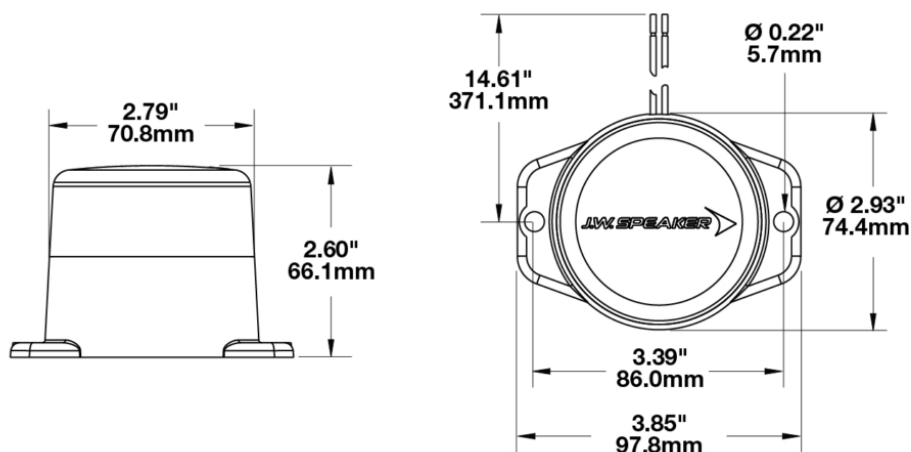

PRODUCT DIMENSIONS

Print date: 2024-11-22

© 2024 J.W. Speaker Corporation • Germantown, WI U.S.A.
www.jwspeaker.com • speaker@jwspeaker.com • 262.251.6660

J.W. SPEAKER
Engineered. Lighting. Solutions.