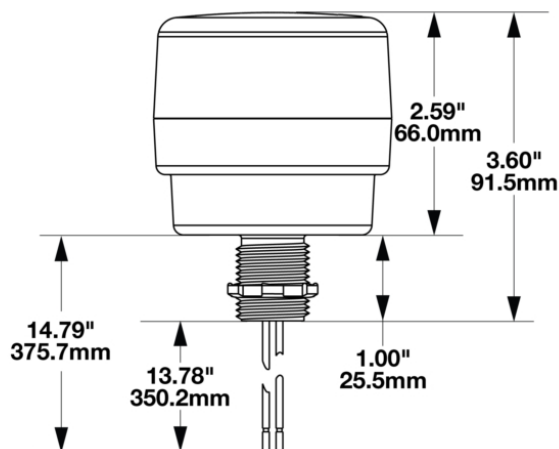

LED Strobe Safety Warning Lights - Model 538

PRODUCT INFORMATION

Description	12/80V Red/Green LED Indicator Light with Pipe Mount
Height	91.60 mm / 3.61 in
Width	70.80 mm / 2.79 in
Depth	70.80 mm / 2.79 in
Shape	Round
Outer Lens Material	Acrylic
Outer Lens Color	Diffuse
Housing Material	Polycarbonate
Housing Color	Black
Mounting Hardware Description	1/2 INCH NPT-
Mounting Type	Pipe Mount
Minimum Operating Temperature	-40 °C / -40 °F
Maximum Operating Temperature	65 °C / 149 °F
Connector or Wiring	13.5" Bare Leads
Product Weight	0.30 lbs / 0.14 kgs
Shipping Weight	0.45 lbs / 0.2 kgs

PRODUCT DIMENSIONS

Print date: 2024-12-23

© 2024 J.W. Speaker Corporation • Germantown, WI U.S.A.
www.jwspeaker.com • speaker@jwspeaker.com • 262.251.6660

J.W. SPEAKER
 Engineered. Lighting. Solutions.

LED Strobe Safety Warning Lights - Model 538

ELECTRICAL SPECIFICATIONS

Input Voltage	12-80V DC
Operating Voltage	12-80V DC
Red Wire	Red LED
White Wire	Green LED
Black Wire	Ground
Current Draw	0.178A @ 12V DC (Red LED) 0.188A @ 12V DC (Green LED) 0.073A @ 48V DC (Red LED) 0.076A @ 48V DC (Green LED) 0.067A @ 80V DC (Red LED) 0.068A @ 80V DC (Green LED)