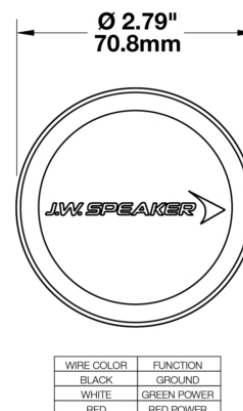

LED Strobe Safety Warning Lights - Model 538

PRODUCT INFORMATION

Description	12/80V Red/Green LED Indicator Light with Pipe Mount
Height	91.60 mm / 3.61 in
Width	70.80 mm / 2.79 in
Depth	70.80 mm / 2.79 in
Shape	Round
Outer Lens Material	Acrylic
Outer Lens Color	Diffuse
Housing Material	Polycarbonate
Housing Color	Black
Mounting Hardware Description	1/2 INCH NPT-
Mounting Type	Pipe Mount
Minimum Operating Temperature	-40 °C / -40 °F
Maximum Operating Temperature	65 °C / 149 °F
Connector or Wiring	13.5" Bare Leads
Product Weight	0.30 lbs / 0.14 kgs
Shipping Weight	0.45 lbs / 0.2 kgs

PRODUCT DIMENSIONS

Print date: 2024-12-23

© 2024 J.W. Speaker Corporation • Germantown, WI U.S.A.
www.jwspeaker.com • speaker@jwspeaker.com • 262.251.6660

J.W. SPEAKER
 Engineered. Lighting. Solutions.

LED Strobe Safety Warning Lights - Model 538

ELECTRICAL SPECIFICATIONS

Input Voltage	12-80V DC
Operating Voltage	12-80V DC
Red Wire	Red LED
White Wire	Green LED
Black Wire	Ground
Current Draw	0.178A @ 12V DC (Red LED) 0.188A @ 12V DC (Green LED) 0.073A @ 48V DC (Red LED) 0.076A @ 48V DC (Green LED) 0.067A @ 80V DC (Red LED) 0.068A @ 80V DC (Green LED)