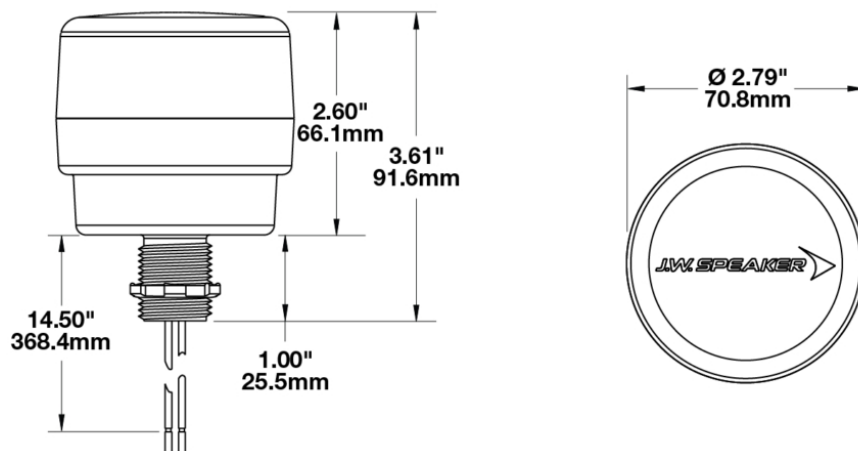

LED Strobe Safety Warning Lights - Model 538

PRODUCT INFORMATION

Description	12-80V Red Class III LED Strobe Light with Pipe Mount
Height	91.60 mm / 3.61 in
Width	70.80 mm / 2.79 in
Depth	70.80 mm / 2.79 in
Shape	Round
Outer Lens Material	Acrylic
Outer Lens Color	Clear
Housing Material	Polycarbonate
Housing Color	Black
Mounting Hardware Description	1/2 INCH NPT-
Mounting Type	Pipe Mount
Minimum Operating Temperature	-40 °C / -40 °F
Maximum Operating Temperature	65 °C / 149 °F
Connector or Wiring	13.5" Bare Leads
Product Weight	0.30 lbs / 0.14 kgs
Shipping Weight	1.51 lbs / 0.68 kgs

PRODUCT DIMENSIONS

Print date: 2024-11-22

© 2024 J.W. Speaker Corporation • Germantown, WI U.S.A.
www.jwspeaker.com • speaker@jwspeaker.com • 262.251.6660

J.W. SPEAKER
 Engineered. Lighting. Solutions.

LED Strobe Safety Warning Lights - Model 538