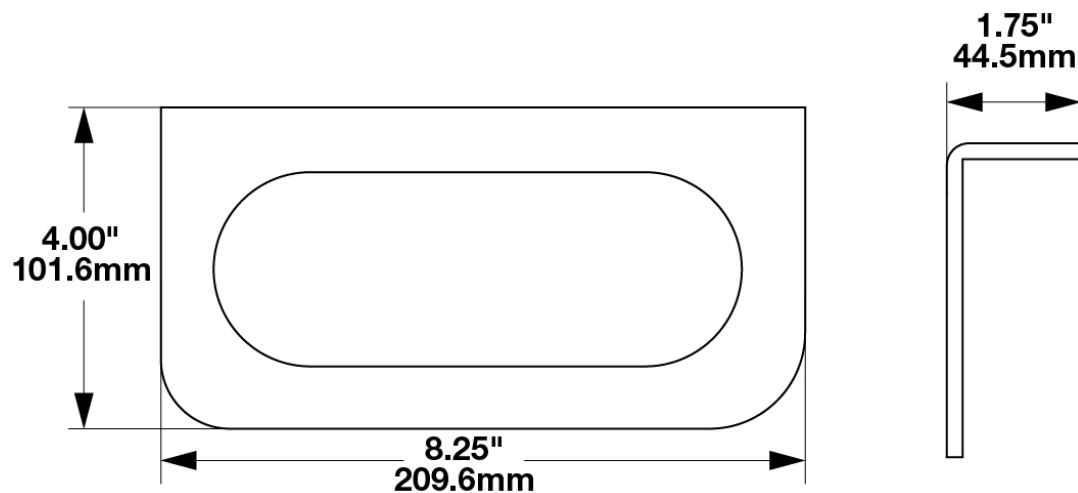

Steel L-Shaped Mounting Bracket for Model 274

PRODUCT INFORMATION

Description	Steel L-Shaped Mounting Bracket for Model 274
Height	102.00 mm / 4.02 in
Width	210.00 mm / 8.27 in
Depth	45.00 mm / 1.77 in
Housing Material	Powder Coated Steel
Housing Color	Black
Product Weight	0.71 lbs / 0.32 kgs
Shipping Weight	0.93 lbs / 0.42 kgs

PRODUCT DIMENSIONS

Print date: 2024-11-22

© 2024 J.W. Speaker Corporation • Germantown, WI U.S.A.
www.jwspeaker.com • speaker@jwspeaker.com • 262.251.6660

Steel L-Shaped Mounting Bracket for Model 274

REGULATORY STANDARDS COMPLIANCE

SUITS THESE PRODUCTS

2" x 6" Heated LED Signal Light

Heated Oval LED
Signal Light - Model
274

Print date: 2024-11-22

© 2024 J.W. Speaker Corporation • Germantown, WI U.S.A.
www.jwspeaker.com • speaker@jwspeaker.com • 262.251.6660