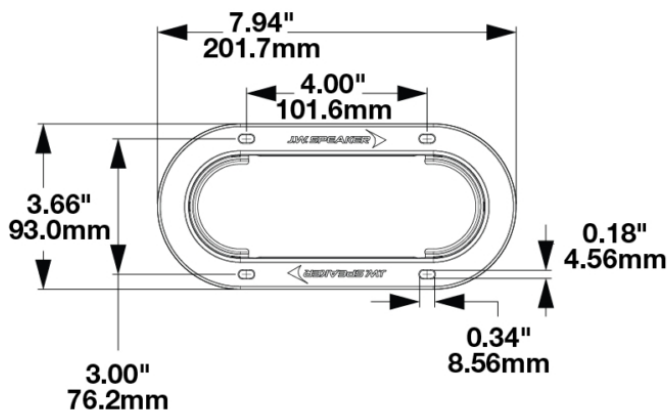

Plastic Mounting Flange for Model 274

PRODUCT INFORMATION

Description	Plastic Mounting Flange for Model 274
Height	93.00 mm / 3.66 in
Width	202.00 mm / 7.95 in
Depth	22.00 mm / 0.87 in
Shape	Oval
Housing Material	Polycarbonate
Housing Color	Black
Mounting Type	Panel
Retrofits	Standard 2" x 6" Signal Lights
Product Weight	0.10 lbs / 0.05 kgs
Shipping Weight	1.11 lbs / 0.5 kgs

PRODUCT DIMENSIONS

Print date: 2025-02-05

© 2025 J.W. Speaker Corporation • Germantown, WI U.S.A.
 www.jwspeaker.com • speaker@jwspeaker.com • 262.251.6660

J.W. SPEAKER
 Engineered. Lighting. Solutions.

Plastic Mounting Flange for Model 274