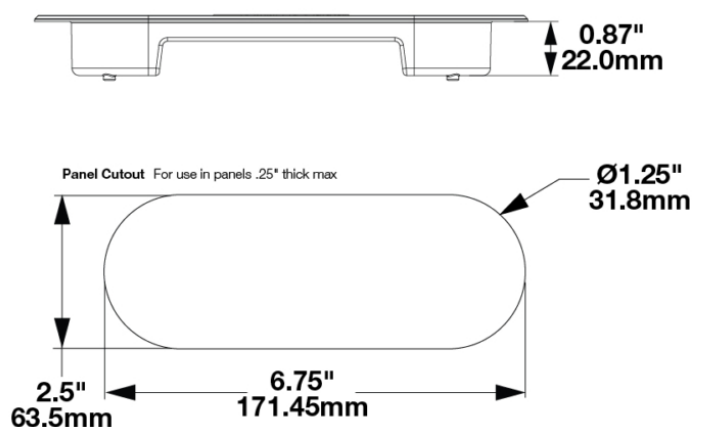

PRODUCT DIMENSIONS

Print date: 2025-04-03

© 2025 J.W. Speaker Corporation • Germantown, WI U.S.A.
www.jwspeaker.com • speaker@jwspeaker.com • 262.251.6660

J.W. SPEAKER
Engineered. Lighting. Solutions.