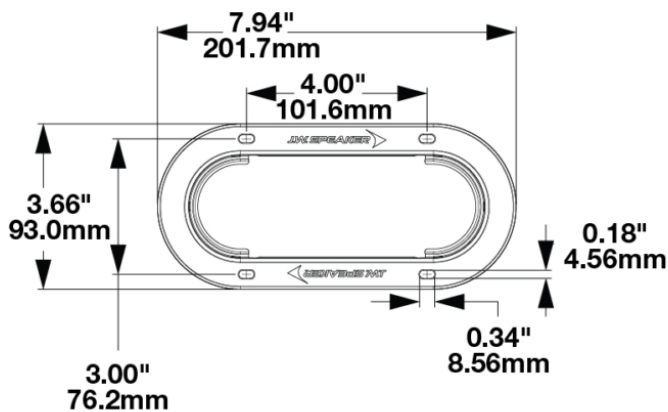

PRODUCT DIMENSIONS

Print date: 2025-04-03

© 2025 J.W. Speaker Corporation • Germantown, WI U.S.A.
www.jwspeaker.com • speaker@jwspeaker.com • 262.251.6660

J.W. SPEAKER
Engineered. Lighting. Solutions.