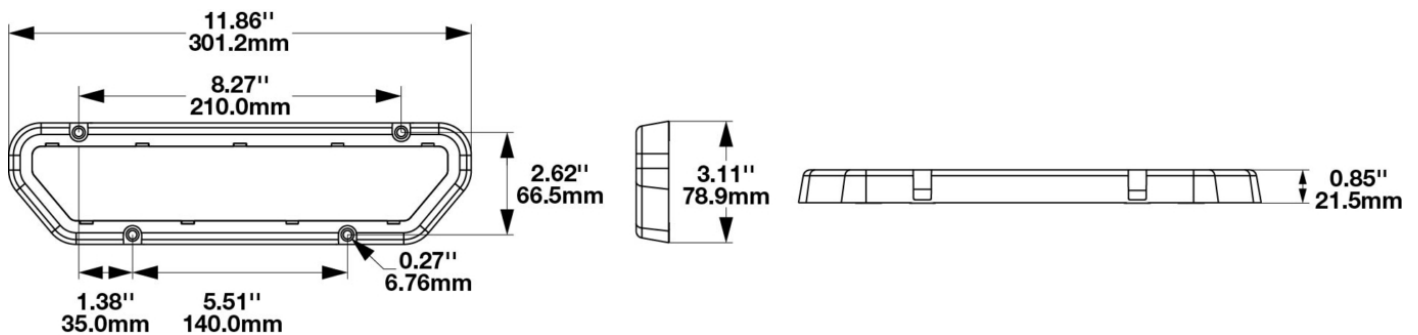

Panel Mount for Model 260 ECE

PRODUCT INFORMATION

Description	Panel Mount for Model 260 ECE
Height	78.90 mm / 3.11 in
Width	301.20 mm / 11.86 in
Depth	21.50 mm / 0.85 in
Product Weight	0.18 lbs / 0.08 kgs

PRODUCT DIMENSIONS

INSTALLATION & APPLICATION INFORMATION

The 8201061 Panel Mount is only used with the Model 260 ECE RCL (0347961).

Print date: 2025-02-05

© 2025 J.W. Speaker Corporation • Germantown, WI U.S.A.
www.jwspeaker.com • speaker@jwspeaker.com • 262.251.6660

SUITS THESE PRODUCTS

11" X 2" X 3/4" LED

Rear Multi-functional Light

LED Stop, Tail, Turn &
Backup Lights - Model
260

Print date: 2025-02-05

© 2025 J.W. Speaker Corporation • Germantown, WI U.S.A.
www.jwspeaker.com • speaker@jwspeaker.com • 262.251.6660