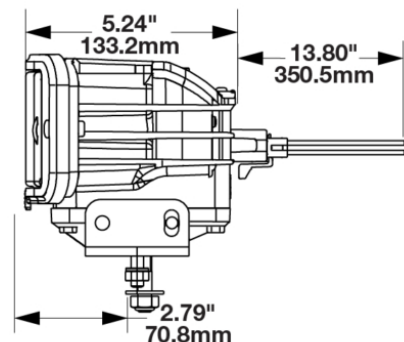

PRODUCT DIMENSIONS

Print date: 2024-11-22

© 2024 J.W. Speaker Corporation • Germantown, WI U.S.A.
www.jwspeaker.com • speaker@jwspeaker.com • 262.251.6660