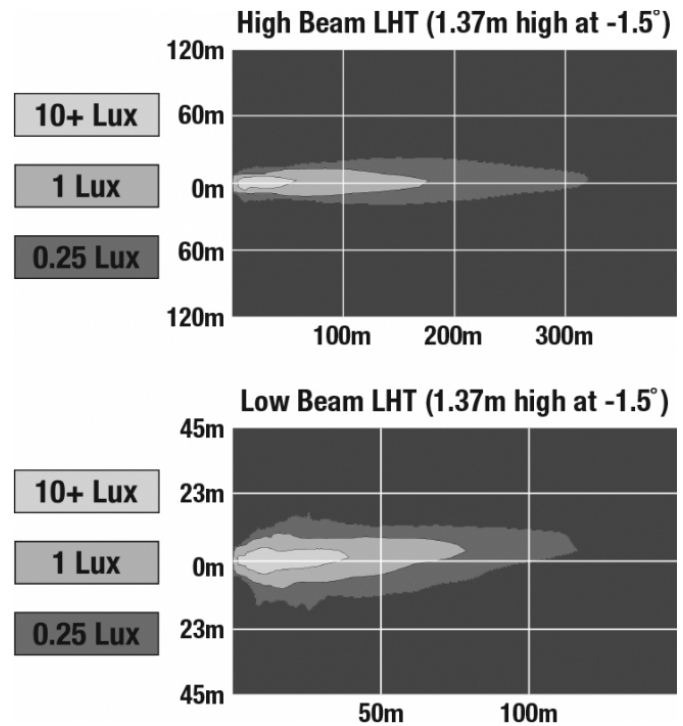

LED Headlights - Model 9800

PRODUCT INFORMATION

Description	12V ECE LED LHT Heated Headlight - 2 Light Kit
Height	94.53 mm / 3.72 in
Width	291.58 mm / 11.48 in
Depth	133.17 mm / 5.24 in
Shape	Rectangular
Outer Lens Material	Polycarbonate
Outer Lens Color	Clear
Housing Material	Xenoy
Housing Color	Black
Bezel Color	Black
Mounting Hardware Description	(x4) M8-1.25 x 25 mm OR (x2) 1/2"-13 x 1.75" SS Carriage Bolt
Mounting Type	Universal Pedestal Mount
Retrofits	Pedestal Mount Snow Plow Lights
Mating Connector	Delphi (#12052848)
Product Weight	9.06 lbs / 4.11 kgs
Shipping Weight	10.21 lbs / 4.63 kgs

LED Headlights - Model 9800

PHOTOMETRIC SPECIFICATIONS

Raw Lumen Output	2,880 (High Beam); 2,160 (Low Beam)
Effective Lumen Output	1,150 (High Beam); 800 (Low Beam)
Candela Output	52,000
Nominal LED Color Temperature	5000 K
Beam Pattern(s)	Forward Lighting - High Beam (ECE) Forward Lighting - Low Beam (ECE Left Hand) Signalization - Turn (Front)