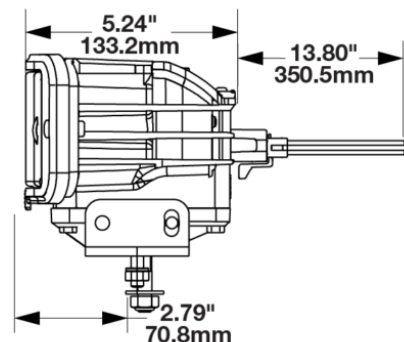

PRODUCT DIMENSIONS

Print date: 2025-04-25

© 2025 J.W. Speaker Corporation • Germantown, WI U.S.A.
www.jwspeaker.com • speaker@jwspeaker.com • 262.251.6660