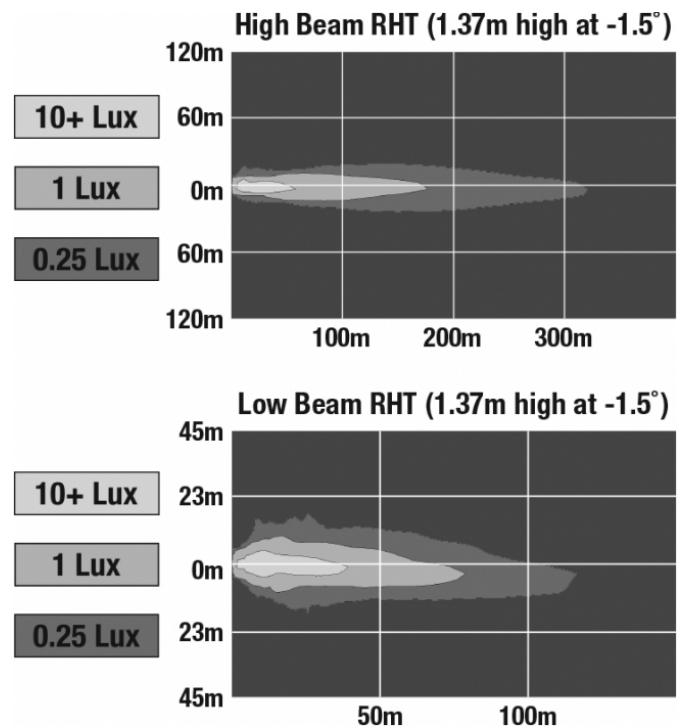

LED Headlights - Model 9800

PRODUCT INFORMATION

Description	12V DOT LED Heated Headlight - 2 Light Kit
Height	94.53 mm / 3.72 in
Width	291.58 mm / 11.48 in
Depth	133.17 mm / 5.24 in
Shape	Rectangular
Outer Lens Material	Polycarbonate
Outer Lens Color	Clear
Housing Material	Xenoy
Housing Color	Black
Bezel Color	Black
Mounting Hardware Description	(x4) M8-1.25 x 25 mm OR (x2) 1/2"-13 x 1.75" SS Carriage Bolt
Mounting Type	Universal Pedestal Mount
Retrofits	Pedestal Mount Snow Plow Lights
Mating Connector	Delphi (#12052848)
Product Weight	9.06 lbs / 4.11 kgs
Shipping Weight	10.21 lbs / 4.63 kgs

LED Headlights - Model 9800

PHOTOMETRIC SPECIFICATIONS

Raw Lumen Output	2,880 (High Beam); 2,160 (Low Beam)
Effective Lumen Output	1,150 (High Beam); 800 (Low Beam)
Candela Output	52,000
Nominal LED Color Temperature	5000 K