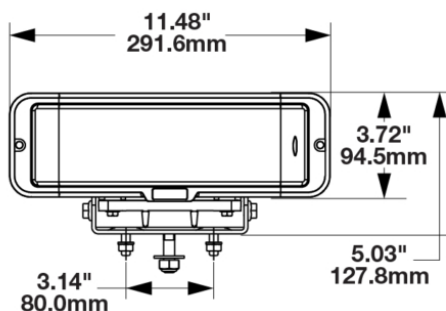

PRODUCT DIMENSIONS

Print date: 2025-04-25

© 2025 J.W. Speaker Corporation • Germantown, WI U.S.A.
www.jwspeaker.com • speaker@jwspeaker.com • 262.251.6660