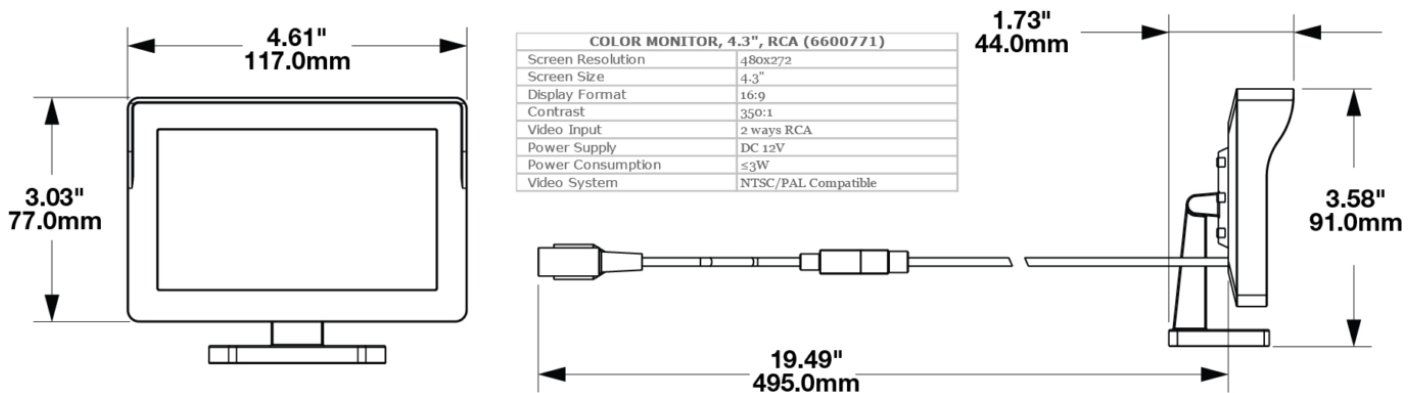

COLOR MONITOR, 4.3", RCA

PRODUCT INFORMATION

Description	COLOR MONITOR, 4.3", RCA
Height	91.00 mm / 3.58 in
Width	117.00 mm / 4.61 in
Depth	44.00 mm / 1.73 in
Shape	Rectangular
Shipping Weight	8.00 lbs / 3.63 kgs

PRODUCT DIMENSIONS

ELECTRICAL SPECIFICATIONS

Input Voltage	12V DC
Operating Voltage	10-16V DC

Print date: 2025-03-13

© 2025 J.W. Speaker Corporation • Germantown, WI U.S.A.
 www.jwspeaker.com • speaker@jwspeaker.com • 262.251.6660