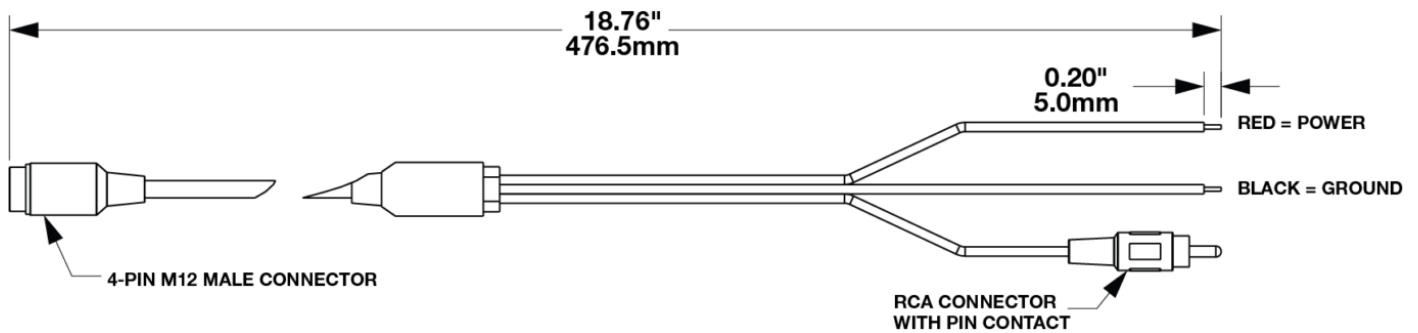

M12-RCA CONVERSION CABLE

PRODUCT INFORMATION

Description	M12-RCA CONVERSION CABLE
Product Weight	0.15 lbs / 0.07 kgs
Shipping Weight	0.15 lbs / 0.07 kgs

PRODUCT DIMENSIONS

Print date: 2025-02-23

© 2025 J.W. Speaker Corporation • Germantown, WI U.S.A.
www.jwspeaker.com • speaker@jwspeaker.com • 262.251.6660

SUITS THESE PRODUCTS

7" x 2" LED Turn Signal, Brake Light or CHMSL Light

LED Turn Signal Lights and CHMSL Tail Lights - Model 272

3.5" Round LED Work Lights

LED Work Light - Model 4415

3.7" Round LED Off Road Lights