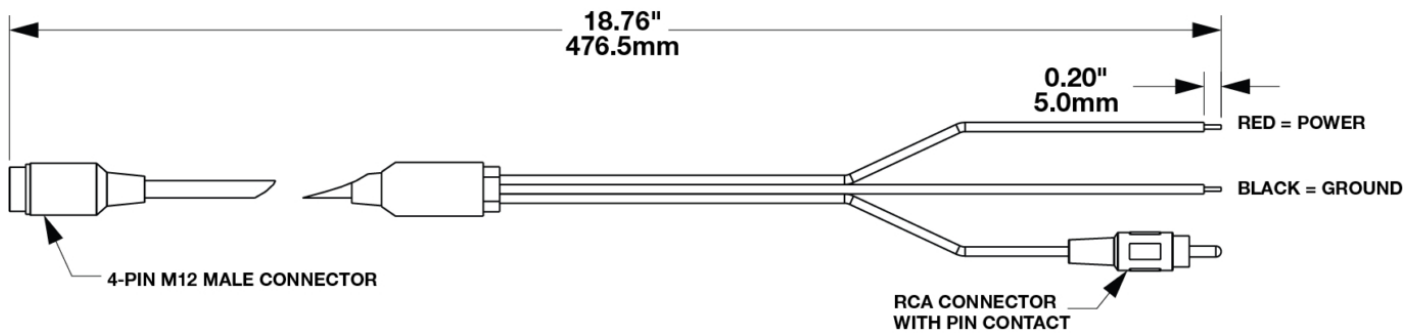

M12-RCA CONVERSION CABLE

PRODUCT INFORMATION

Description	M12-RCA CONVERSION CABLE
Product Weight	0.15 lbs / 0.07 kgs
Shipping Weight	0.15 lbs / 0.07 kgs

PRODUCT DIMENSIONS

Print date: 2024-11-24

© 2024 J.W. Speaker Corporation • Germantown, WI U.S.A.
www.jwspeaker.com • speaker@jwspeaker.com • 262.251.6660