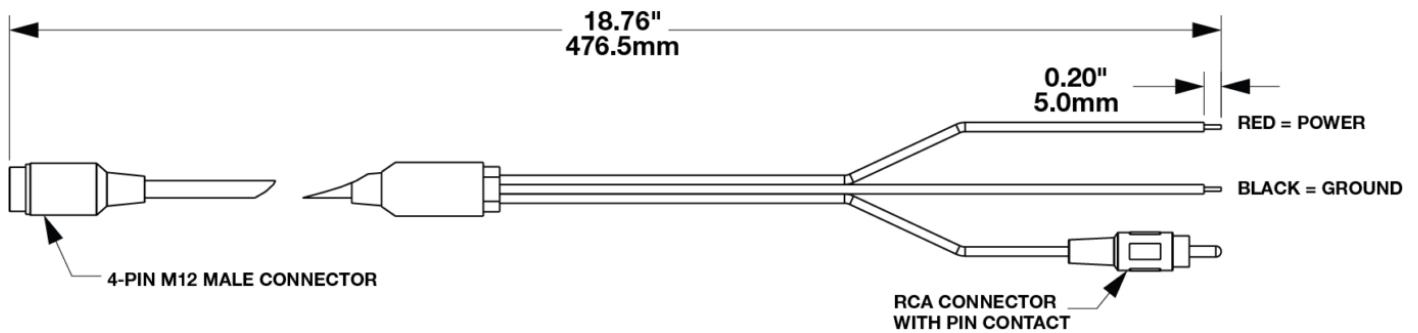

PRODUCT DIMENSIONS

Print date: 2025-04-24

© 2025 J.W. Speaker Corporation • Germantown, WI U.S.A.
www.jwspeaker.com • speaker@jwspeaker.com • 262.251.6660