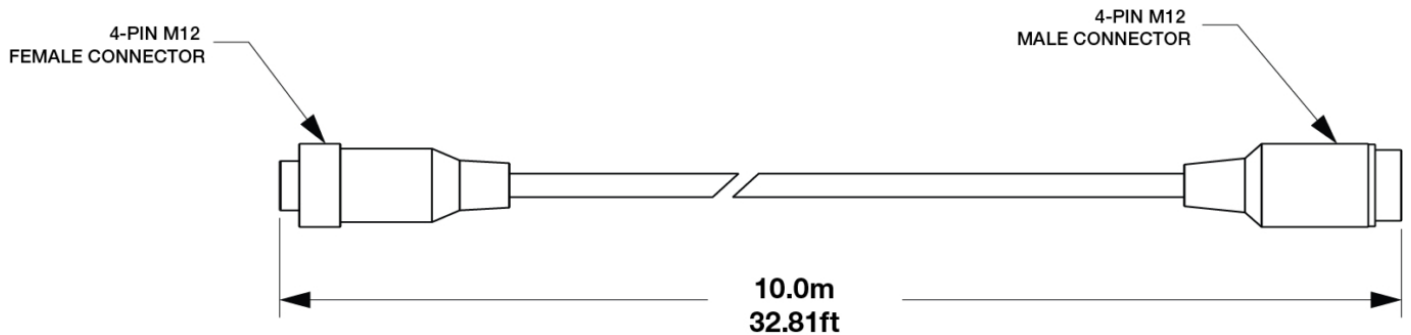

PRODUCT DIMENSIONS

Print date: 2024-12-22

© 2024 J.W. Speaker Corporation • Germantown, WI U.S.A.
www.jwspeaker.com • speaker@jwspeaker.com • 262.251.6660