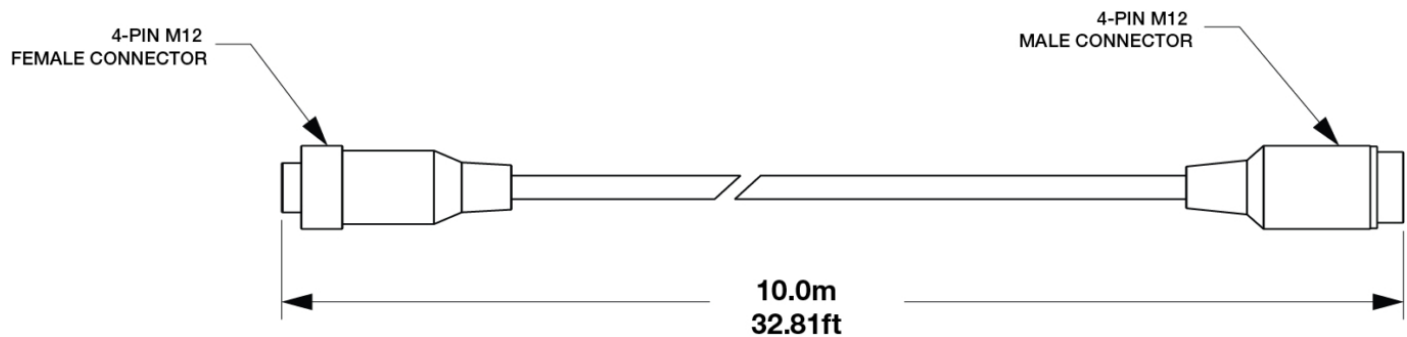

4 PIN M12 CABLE, 10 m

PRODUCT INFORMATION

Description	4 PIN M12 CABLE, 10 m
Product Weight	0.80 lbs / 0.36 kgs
Shipping Weight	0.80 lbs / 0.36 kgs

PRODUCT DIMENSIONS

Print date: 2025-02-23

© 2025 J.W. Speaker Corporation • Germantown, WI U.S.A.
www.jwspeaker.com • speaker@jwspeaker.com • 262.251.6660

4 PIN M12 CABLE, 10 m

APPLICATIONS

PRODUCT WARNINGS

For California residents:

⚠ WARNING: Cancer and reproductive harm - www.P65Warnings.ca.gov.

⚠ AVERTISSEMENT: Cancer et effet nocif sur la reproduction - www.P65Warnings.ca.gov.