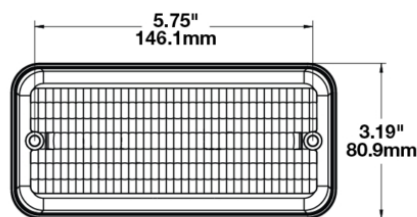

## PRODUCT INFORMATION

<b>Description</b>	Replacement Red Acrylic Lens for Model 270 Signal Light
<b>Height</b>	81.03 mm / 3.19 in
<b>Width</b>	170.94 mm / 6.73 in
<b>Depth</b>	51.56 mm / 2.03 in
<b>Outer Lens Color</b>	Red
<b>Product Weight</b>	0.23 lbs / 0.1 kgs