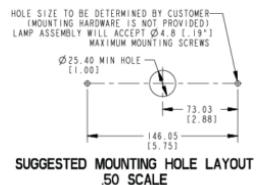

PRODUCT DIMENSIONS

Print date: 2024-07-17

© 2024 J.W. Speaker Corporation • Germantown, WI U.S.A.
www.jwspeaker.com • speaker@jwspeaker.com • 262.251.6660

J.W. SPEAKER
Engineered. Lighting. Solutions.