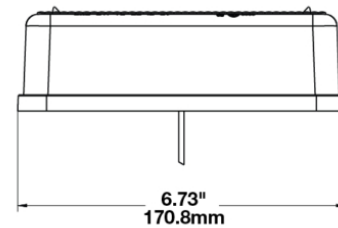

## PRODUCT INFORMATION

<b>Description</b>	Replacement Red Acrylic Lens for Model 270 Signal Light
<b>Height</b>	81.03 mm / 3.19 in
<b>Width</b>	170.94 mm / 6.73 in
<b>Depth</b>	51.56 mm / 2.03 in
<b>Outer Lens Color</b>	Red
<b>Product Weight</b>	0.23 lbs / 0.1 kgs