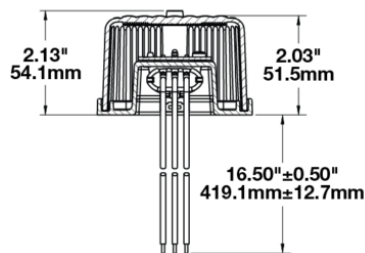

## PRODUCT INFORMATION

<b>Description</b>	Replacement Red Acrylic Lens for Model 270 Signal Light
<b>Height</b>	81.03 mm / 3.19 in
<b>Width</b>	170.94 mm / 6.73 in
<b>Depth</b>	51.56 mm / 2.03 in
<b>Outer Lens Color</b>	Red
<b>Product Weight</b>	0.23 lbs / 0.1 kgs