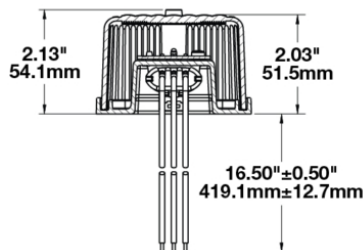

Print date: 2025-01-02

© 2025 J.W. Speaker Corporation • Germantown, WI U.S.A.
www.jwspeaker.com • speaker@jwspeaker.com • 262.251.6660

J.W. SPEAKER
Engineered. Lighting. Solutions.