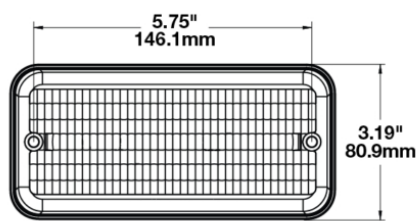

PRODUCT DIMENSIONS