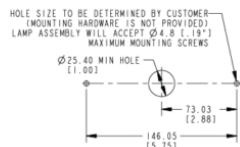

PRODUCT DIMENSIONS

SUGGESTED MOUNTING HOLE LAYOUT
50 SCALE