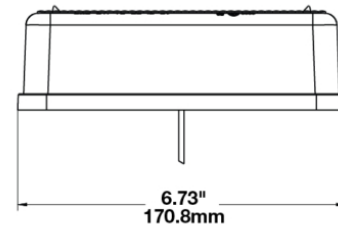

Print date: 2025-01-02

© 2025 J.W. Speaker Corporation • Germantown, WI U.S.A.
www.jwspeaker.com • speaker@jwspeaker.com • 262.251.6660

J.W. SPEAKER
Engineered. Lighting. Solutions.