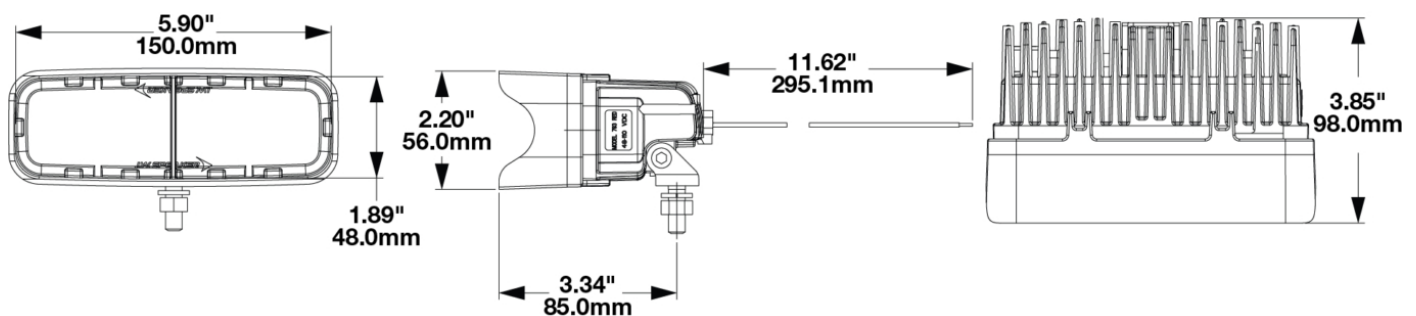

PRODUCT DIMENSIONS

Print date: 2024-12-23

© 2024 J.W. Speaker Corporation • Germantown, WI U.S.A.
www.jwspeaker.com • speaker@jwspeaker.com • 262.251.6660

J.W. SPEAKER
Engineered. Lighting. Solutions.