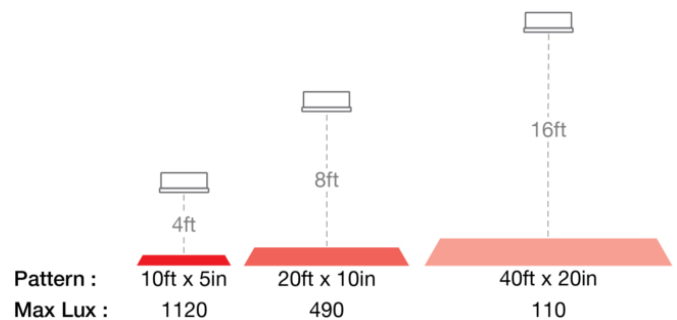

LED Safety Lights - Model 793

PRODUCT INFORMATION

Description	48-110V LED Red Stripe Zone Light with Shroud
Height	48.00 mm / 1.89 in
Width	150.00 mm / 5.91 in
Depth	97.00 mm / 3.82 in
Shape	Rectangular
Outer Lens Material	Polycarbonate
Outer Lens Color	Clear
Housing Material	Aluminum
Housing Color	Black
Bezel Color	Black
Mounting Hardware Description	(x1) 5/16"-18 x 1.00" Mounting Bolt Bracket
Mounting Type	Pedestal
Minimum Operating Temperature	-40 °C / -40 °F
Maximum Operating Temperature	65 °C / 149 °F
Connector or Wiring	Deutsch DT04-2P
Mating Connector	Deutsch DT06-2S with harness included with flying leads
Product Weight	0.90 lbs / 0.41 kgs
Shipping Weight	1.09 lbs / 0.49 kgs

REGULATORY STANDARDS COMPLIANCE

Buy America Standards
IEC IP69K

Eco Friendly
UL Recognized

PHOTOMETRIC SPECIFICATIONS

Raw Lumen Output	1,130
Effective Lumen Output	317
Candela Output	3,150
Beam Pattern(s)	Warning - Keep Out Zone