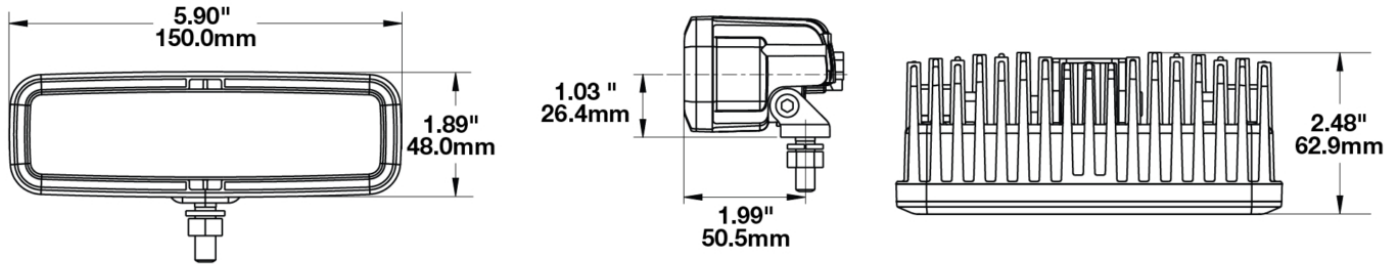

LED Safety Lights - Model 793

PRODUCT INFORMATION

Description	48-110V LED Amber Stripe Zone Light, Short Bracket
Height	48.00 mm / 1.89 in
Width	150.00 mm / 5.91 in
Depth	63.00 mm / 2.48 in
Shape	Rectangular
Outer Lens Material	Polycarbonate
Outer Lens Color	Clear
Housing Material	Aluminum
Housing Color	Black
Bezel Color	Black
Mounting Hardware Description	(x1) 5/16"-18 x 1.00" Mounting Bolt Bracket
Mounting Type	Pedestal
Minimum Operating Temperature	-40 °C / -40 °F
Maximum Operating Temperature	65 °C / 149 °F
Connector or Wiring	Deutsch DT04-2P
Mating Connector	Deutsch DT06-2S with harness included with flying leads
Product Weight	0.79 lbs / 0.36 kgs
Shipping Weight	0.98 lbs / 0.44 kgs

PRODUCT DIMENSIONS

ELECTRICAL SPECIFICATIONS

Input Voltage	48-110V DC
Operating Voltage	38-120V DC
Transient Spike Protection	330V Peak @ 1 HZ-100 Pulses
Black Wire	Ground
Red Wire	Power
Current Draw	0.350A @ 48V DC 0.409A @ 60V DC 0.350A @ 72V DC 0.407A @ 80V DC

J.W. SPEAKER
Engineered. Lighting. Solutions.

LED Safety Lights - Model 793

PHOTOMETRIC SPECIFICATIONS

Raw Lumen Output	1,113
Effective Lumen Output	210
Candela Output	2,200
Beam Pattern(s)	Warning - Keep Out Zone