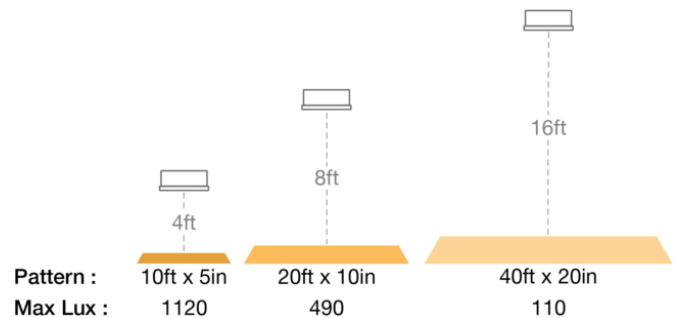

LED Safety Lights - Model 793

PRODUCT INFORMATION

Description	48-110V LED Amber Stripe Zone Light, Short Bracket
Height	48.00 mm / 1.89 in
Width	150.00 mm / 5.91 in
Depth	63.00 mm / 2.48 in
Shape	Rectangular
Outer Lens Material	Polycarbonate
Outer Lens Color	Clear
Housing Material	Aluminum
Housing Color	Black
Bezel Color	Black
Mounting Hardware Description	(x1) 5/16"-18 x 1.00" Mounting Bolt Bracket
Mounting Type	Pedestal
Minimum Operating Temperature	-40 °C / -40 °F
Maximum Operating Temperature	65 °C / 149 °F
Connector or Wiring	Deutsch DT04-2P
Mating Connector	Deutsch DT06-2S with harness included with flying leads
Product Weight	0.79 lbs / 0.36 kgs
Shipping Weight	0.98 lbs / 0.44 kgs

J.W. SPEAKER
Engineered. Lighting. Solutions.

LED Safety Lights - Model 793

PHOTOMETRIC SPECIFICATIONS

Raw Lumen Output	1,113
Effective Lumen Output	210
Candela Output	2,200
Beam Pattern(s)	Warning - Keep Out Zone