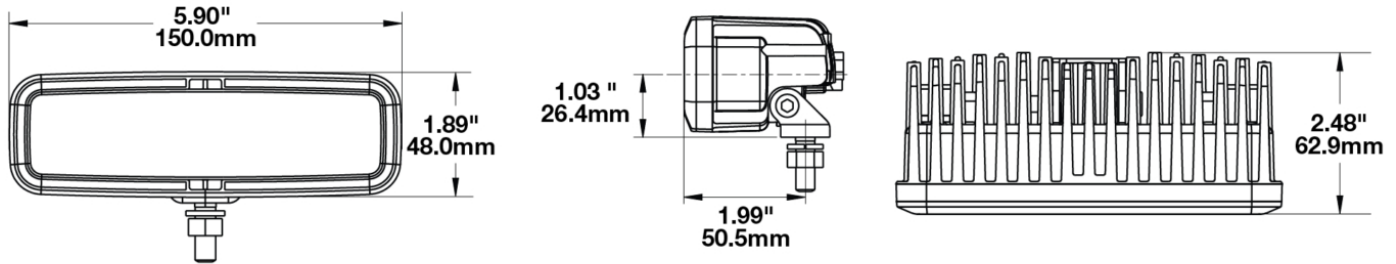

LED Safety Lights - Model 793

PRODUCT INFORMATION

Description	48-110V Blue Stripe Zone Light, Short Bracket
Height	48.00 mm / 1.89 in
Width	150.00 mm / 5.91 in
Depth	63.00 mm / 2.48 in
Shape	Rectangular
Outer Lens Material	Polycarbonate
Outer Lens Color	Clear
Housing Material	Aluminum
Housing Color	Black
Bezel Color	Black
Mounting Hardware Description	(x1) 5/16"-18 x 1.00" Mounting Bolt Bracket
Mounting Type	Pedestal
Minimum Operating Temperature	-40 °C / -40 °F
Maximum Operating Temperature	65 °C / 149 °F
Connector or Wiring	Deutsch DT04-2P
Mating Connector	Deutsch DT06-2S with harness included with flying leads
Product Weight	0.79 lbs / 0.36 kgs
Shipping Weight	0.98 lbs / 0.44 kgs

PRODUCT DIMENSIONS

ELECTRICAL SPECIFICATIONS

Input Voltage	48-110V DC
Operating Voltage	38-120V DC
Transient Spike Protection	330V Peak @ 1 HZ-100 Pulses
Black Wire	Ground
Red Wire	Power
Current Draw	0.350A @ 48V DC 0.409A @ 60V DC 0.350A @ 72V DC 0.407A @ 80V DC

J.W. SPEAKER
Engineered. Lighting. Solutions.

LED Safety Lights - Model 793

PHOTOMETRIC SPECIFICATIONS

Raw Lumen Output	496
Effective Lumen Output	110
Candela Output	1,200
Beam Pattern(s)	Warning - Keep Out Zone