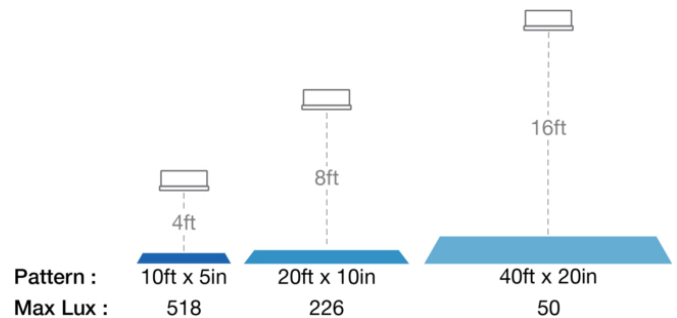

J.W. SPEAKER
Engineered. Lighting. Solutions.

LED Safety Lights - Model 793

PHOTOMETRIC SPECIFICATIONS

Raw Lumen Output	496
Effective Lumen Output	110
Candela Output	1,200
Beam Pattern(s)	Warning - Keep Out Zone