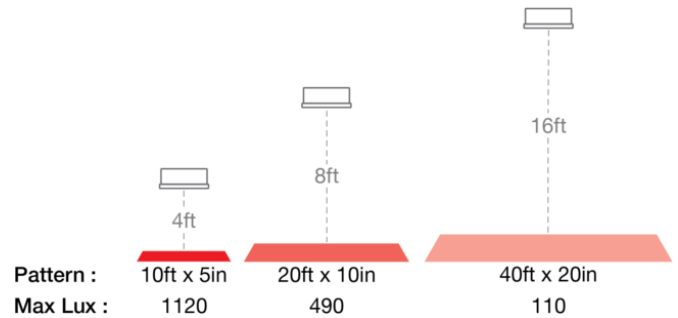

LED Safety Lights - Model 793

PRODUCT INFORMATION

Description	12-36V LED Red Stripe Zone Light with Shroud
Height	48.00 mm / 1.89 in
Width	150.00 mm / 5.91 in
Depth	97.00 mm / 3.82 in
Shape	Rectangular
Outer Lens Material	Polycarbonate
Outer Lens Color	Clear
Housing Material	Aluminum
Housing Color	Black
Bezel Color	Black
Mounting Hardware Description	(x1) 5/16"-18 x 1.00" Mounting Bolt Bracket
Mounting Type	Pedestal
Minimum Operating Temperature	-40 °C / -40 °F
Maximum Operating Temperature	65 °C / 149 °F
Connector or Wiring	Deutsch DT04-2P
Mating Connector	Deutsch DT06-2S with harness included with flying leads
Product Weight	0.90 lbs / 0.41 kgs
Shipping Weight	1.25 lbs / 0.57 kgs

LED Safety Lights - Model 793

PHOTOMETRIC SPECIFICATIONS

Raw Lumen Output 1,130
Effective Lumen Output 317
Candela Output 3,150
Beam Pattern(s) Warning - Keep Out Zone

APPLICATIONS

PRODUCT WARNINGS

For California residents: