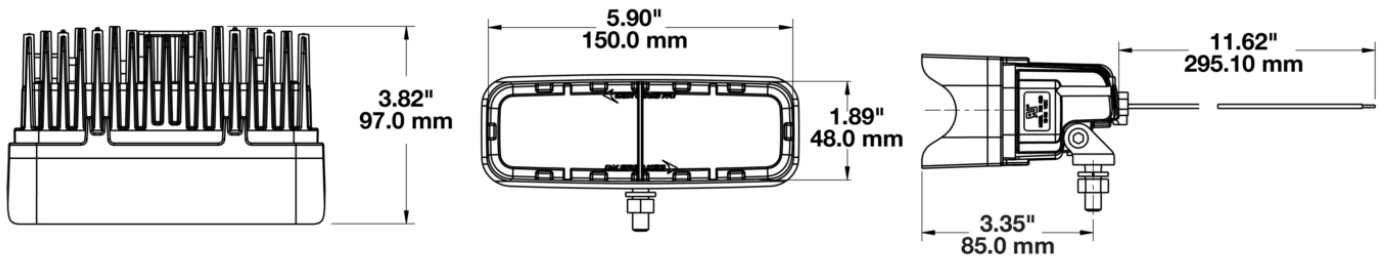

LED Safety Lights - Model 793

PRODUCT INFORMATION

Description	12-36V LED Red Stripe Zone Light with Shroud
Height	48.00 mm / 1.89 in
Width	150.00 mm / 5.91 in
Depth	97.00 mm / 3.82 in
Shape	Rectangular
Outer Lens Material	Polycarbonate
Outer Lens Color	Clear
Housing Material	Aluminum
Housing Color	Black
Bezel Color	Black
Mounting Hardware Description	(x1) 5/16"-18 x 1.00" Mounting Bolt Bracket
Mounting Type	Pedestal
Minimum Operating Temperature	-40 °C / -40 °F
Maximum Operating Temperature	65 °C / 149 °F
Connector or Wiring	Deutsch DT04-2P
Mating Connector	Deutsch DT06-2S with harness included with flying leads
Product Weight	0.90 lbs / 0.41 kgs
Shipping Weight	1.25 lbs / 0.57 kgs

PRODUCT DIMENSIONS

ELECTRICAL SPECIFICATIONS

Input Voltage	12-36V DC
Operating Voltage	10-45V DC
Transient Spike Protection	330V Peak @ 1 HZ-100 Pulses
Black Wire	Ground
Red Wire	Power
Current Draw	1.60A @ 12V DC 0.60A @ 24V DC 0.57A @ 36V DC

LED Safety Lights - Model 793

PHOTOMETRIC SPECIFICATIONS

Raw Lumen Output 1,130
Effective Lumen Output 317
Candela Output 3,150
Beam Pattern(s) Warning - Keep Out Zone

APPLICATIONS

PRODUCT WARNINGS

For California residents: