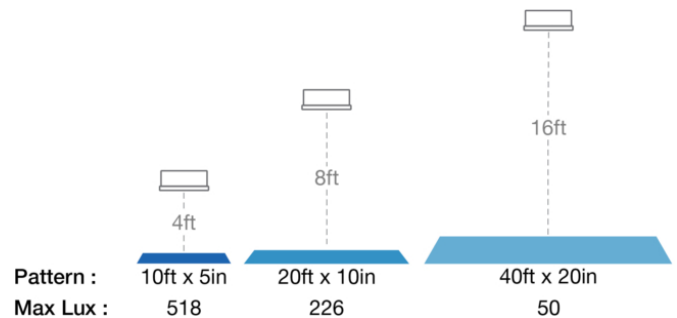

J.W. SPEAKER
Engineered. Lighting. Solutions.

LED Safety Lights - Model 793

PHOTOMETRIC SPECIFICATIONS

| | |
|-------------------------------|-------------------------|
| Raw Lumen Output | 496 |
| Effective Lumen Output | 110 |
| Candela Output | 1,200 |
| Beam Pattern(s) | Warning - Keep Out Zone |