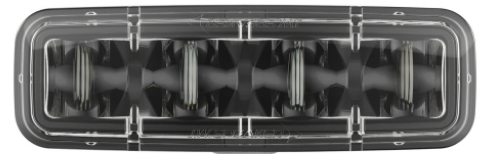

LED Safety Lights - Model 793

PRODUCT INFORMATION

| | |
|--------------------------------------|--|
| Description | 12-36V LED Blue Stripe Zone Light |
| Height | 48.00 mm / 1.89 in |
| Width | 150.00 mm / 5.91 in |
| Depth | 63.00 mm / 2.48 in |
| Shape | Rectangular |
| Outer Lens Material | Polycarbonate |
| Outer Lens Color | Clear |
| Housing Material | Aluminum |
| Housing Color | Black |
| Bezel Color | Black |
| Mounting Hardware Description | (x1) 5/16"-18 x 1.00" Mounting Bolt Bracket |
| Mounting Type | Pedestal |
| Minimum Operating Temperature | -40 °C / -40 °F |
| Maximum Operating Temperature | 65 °C / 149 °F |
| Connector or Wiring | Deutsch DT04-2P |
| Mating Connector | Deutsch DT06-2S with harness included with flying leads |
| Product Weight | 0.79 lbs / 0.36 kgs |
| Shipping Weight | 1.10 lbs / 0.5 kgs |

J.W. SPEAKER
Engineered. Lighting. Solutions.

LED Safety Lights - Model 793

PHOTOMETRIC SPECIFICATIONS

| | |
|-------------------------------|-------------------------|
| Raw Lumen Output | 496 |
| Effective Lumen Output | 110 |
| Candela Output | 1,200 |
| Beam Pattern(s) | Warning - Keep Out Zone |