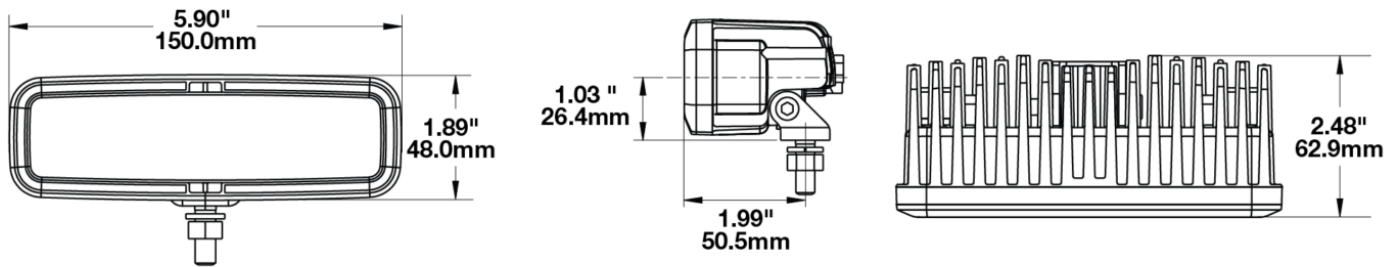

LED Safety Lights - Model 793

PRODUCT INFORMATION

| | |
|--------------------------------------|--|
| Description | 12-36V LED Blue Stripe Zone Light |
| Height | 48.00 mm / 1.89 in |
| Width | 150.00 mm / 5.91 in |
| Depth | 63.00 mm / 2.48 in |
| Shape | Rectangular |
| Outer Lens Material | Polycarbonate |
| Outer Lens Color | Clear |
| Housing Material | Aluminum |
| Housing Color | Black |
| Bezel Color | Black |
| Mounting Hardware Description | (x1) 5/16"-18 x 1.00" Mounting Bolt Bracket |
| Mounting Type | Pedestal |
| Minimum Operating Temperature | -40 °C / -40 °F |
| Maximum Operating Temperature | 65 °C / 149 °F |
| Connector or Wiring | Deutsch DT04-2P |
| Mating Connector | Deutsch DT06-2S with harness included with flying leads |
| Product Weight | 0.79 lbs / 0.36 kgs |
| Shipping Weight | 1.10 lbs / 0.5 kgs |

PRODUCT DIMENSIONS

ELECTRICAL SPECIFICATIONS

| | |
|-----------------------------------|--|
| Input Voltage | 12-36V DC |
| Operating Voltage | 10-45V DC |
| Transient Spike Protection | 330V Peak @ 1 HZ-100 Pulses |
| Black Wire | Ground |
| Red Wire | Power |
| Current Draw | 1.00A @ 12V DC 0.54A @ 24V DC 0.45A @ 36V DC |

J.W. SPEAKER
Engineered. Lighting. Solutions.

LED Safety Lights - Model 793

PHOTOMETRIC SPECIFICATIONS

| | |
|-------------------------------|-------------------------|
| Raw Lumen Output | 496 |
| Effective Lumen Output | 110 |
| Candela Output | 1,200 |
| Beam Pattern(s) | Warning - Keep Out Zone |