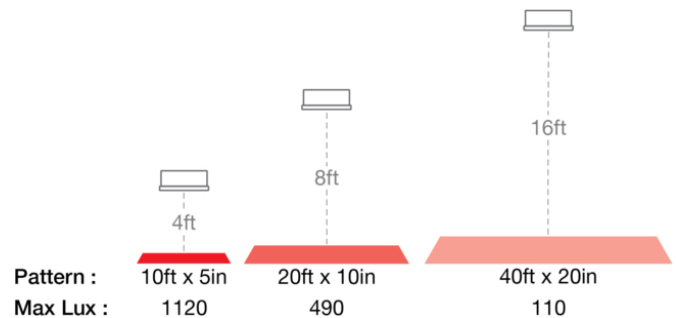

LED Safety Lights - Model 793

PRODUCT INFORMATION

Description	12-36V LED Red Stripe Zone Light
Height	48.00 mm / 1.89 in
Width	150.00 mm / 5.91 in
Depth	63.00 mm / 2.48 in
Shape	Rectangular
Outer Lens Material	Polycarbonate
Outer Lens Color	Clear
Housing Material	Aluminum
Housing Color	Black
Bezel Color	Black
Mounting Hardware Description	(x1) 5/16"-18 x 1.00" Mounting Bolt Bracket
Mounting Type	Pedestal
Minimum Operating Temperature	-40 °C / -40 °F
Maximum Operating Temperature	65 °C / 149 °F
Connector or Wiring	Deutsch DT04-2P
Mating Connector	Deutsch DT06-2S with harness included with flying leads
Product Weight	0.79 lbs / 0.36 kgs
Shipping Weight	1.17 lbs / 0.53 kgs

J.W. SPEAKER
Engineered. Lighting. Solutions.

LED Safety Lights - Model 793

PHOTOMETRIC SPECIFICATIONS

Raw Lumen Output	1,130
Effective Lumen Output	317
Candela Output	3,150
Beam Pattern(s)	Warning - Keep Out Zone