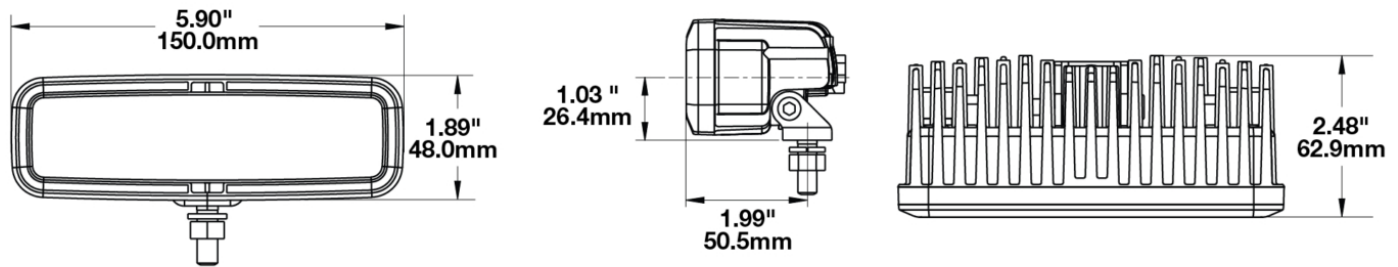

LED Safety Lights - Model 793

PRODUCT INFORMATION

Description	12-36V LED Red Stripe Zone Light
Height	48.00 mm / 1.89 in
Width	150.00 mm / 5.91 in
Depth	63.00 mm / 2.48 in
Shape	Rectangular
Outer Lens Material	Polycarbonate
Outer Lens Color	Clear
Housing Material	Aluminum
Housing Color	Black
Bezel Color	Black
Mounting Hardware Description	(x1) 5/16"-18 x 1.00" Mounting Bolt Bracket
Mounting Type	Pedestal
Minimum Operating Temperature	-40 °C / -40 °F
Maximum Operating Temperature	65 °C / 149 °F
Connector or Wiring	Deutsch DT04-2P
Mating Connector	Deutsch DT06-2S with harness included with flying leads
Product Weight	0.79 lbs / 0.36 kgs
Shipping Weight	1.17 lbs / 0.53 kgs

PRODUCT DIMENSIONS

ELECTRICAL SPECIFICATIONS

Input Voltage	12-36V DC
Operating Voltage	10-45V DC
Transient Spike Protection	330V Peak @ 1 HZ-100 Pulses
Black Wire	Ground
Red Wire	Power
Current Draw	1.60A @ 12V DC 0.60A @ 24V DC 0.57A @ 36V DC

J.W. SPEAKER
Engineered. Lighting. Solutions.

LED Safety Lights - Model 793

PHOTOMETRIC SPECIFICATIONS

Raw Lumen Output	1,130
Effective Lumen Output	317
Candela Output	3,150
Beam Pattern(s)	Warning - Keep Out Zone