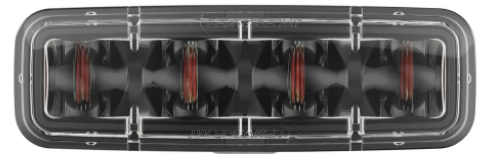

LED Safety Lights - Model 793

PRODUCT INFORMATION

Description	12-36V LED Red Stripe Zone Light
Height	48.00 mm / 1.89 in
Width	150.00 mm / 5.91 in
Depth	63.00 mm / 2.48 in
Shape	Rectangular
Outer Lens Material	Polycarbonate
Outer Lens Color	Clear
Housing Material	Aluminum
Housing Color	Black
Bezel Color	Black
Mounting Hardware Description	(x1) 5/16"-18 x 1.00" Mounting Bolt Bracket
Mounting Type	Pedestal
Minimum Operating Temperature	-40 °C / -40 °F
Maximum Operating Temperature	65 °C / 149 °F
Connector or Wiring	Deutsch DT04-2P
Mating Connector	Deutsch DT06-2S with harness included with flying leads
Product Weight	0.79 lbs / 0.36 kgs
Shipping Weight	1.17 lbs / 0.53 kgs

PRODUCT DIMENSIONS

ELECTRICAL SPECIFICATIONS

Input Voltage	12-36V DC
Operating Voltage	10-45V DC
Transient Spike Protection	330V Peak @ 1 HZ-100 Pulses
Black Wire	Ground
Red Wire	Power
Current Draw	1.60A @ 12V DC 0.60A @ 24V DC 0.57A @ 36V DC

J.W. SPEAKER
Engineered. Lighting. Solutions.

LED Safety Lights - Model 793

PHOTOMETRIC SPECIFICATIONS

Raw Lumen Output	1,130
Effective Lumen Output	317
Candela Output	3,150
Beam Pattern(s)	Warning - Keep Out Zone