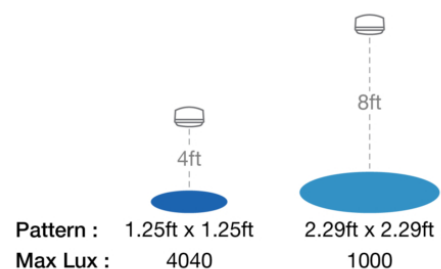

Print date: 2024-12-12

© 2024 J.W. Speaker Corporation • Germantown, WI U.S.A.
www.jwspeaker.com • speaker@jwspeaker.com • 262.251.6660