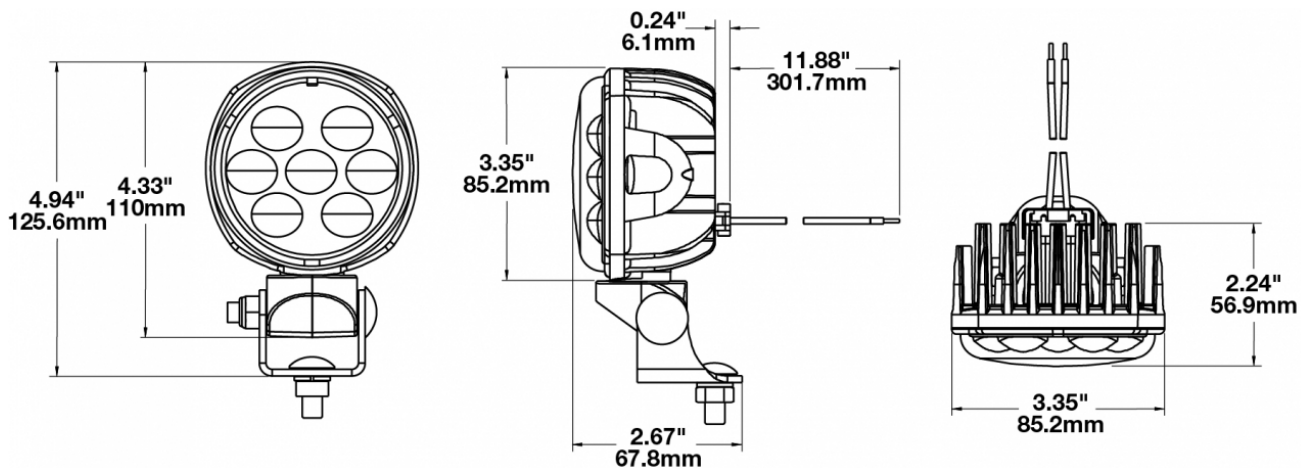

PRODUCT DIMENSIONS

Print date: 2025-02-23

© 2025 J.W. Speaker Corporation • Germantown, WI U.S.A.
www.jwspeaker.com • speaker@jwspeaker.com • 262.251.6660

J.W. SPEAKER
Engineered. Lighting. Solutions.