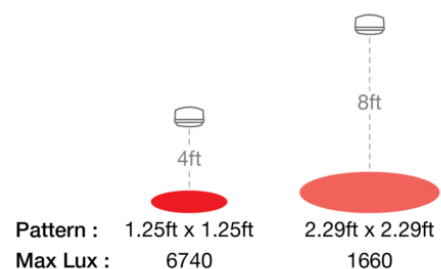

## PRODUCT INFORMATION

<b>Description</b>	12-110V LED Red Warning Light
<b>Height</b>	110.00 mm / 4.33 in
<b>Width</b>	85.20 mm / 3.35 in
<b>Depth</b>	56.90 mm / 2.24 in
<b>Shape</b>	Round
<b>Outer Lens Material</b>	Polycarbonate
<b>Outer Lens Color</b>	Clear
<b>Housing Material</b>	Die-Cast Aluminum
<b>Housing Color</b>	Black
<b>Mounting Hardware Description</b>	(x1) M8-20 x 1.25 Mounting Bolt Black ZP
<b>Mounting Type</b>	Pedestal
<b>Product Weight</b>	1.40 lbs / 0.64 kgs
<b>Shipping Weight</b>	1.10 lbs / 0.5 kgs

## PHOTOMETRIC SPECIFICATIONS

<b>Effective Lumen Output</b>	276
<b>Candela Output</b>	9,920
<b>Beam Pattern(s)</b>	Warning - Keep Out Zone

Print date: 2025-01-22

© 2025 J.W. Speaker Corporation • Germantown, WI U.S.A.  
www.jwspeaker.com • speaker@jwspeaker.com • 262.251.6660