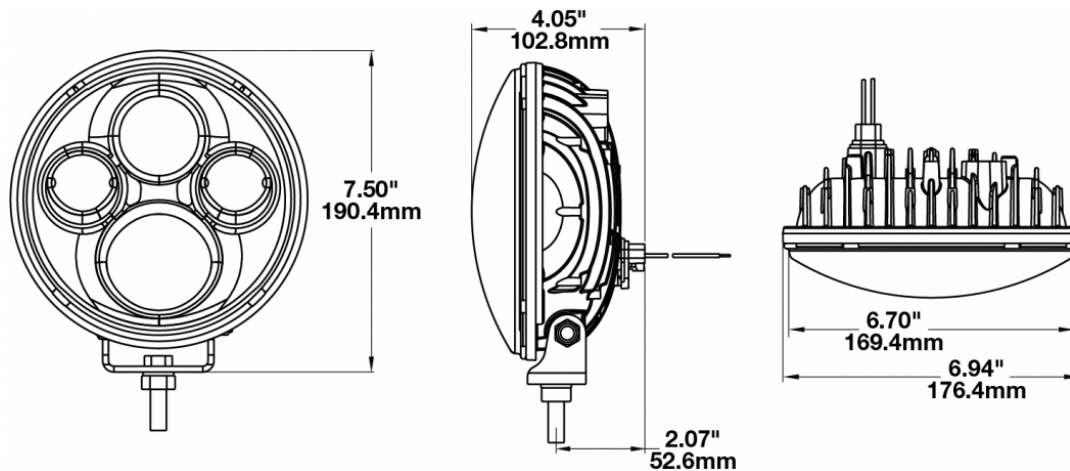

LED Off Road Truck Lights - Model TS4000

PRODUCT DIMENSIONS

ELECTRICAL SPECIFICATIONS

Input Voltage	12-24V DC
Operating Voltage	9-32V DC
Black Wire	Ground
Red Wire	Positive
Current Draw	5.97A @ 12V DC 2.54A @ 24V DC