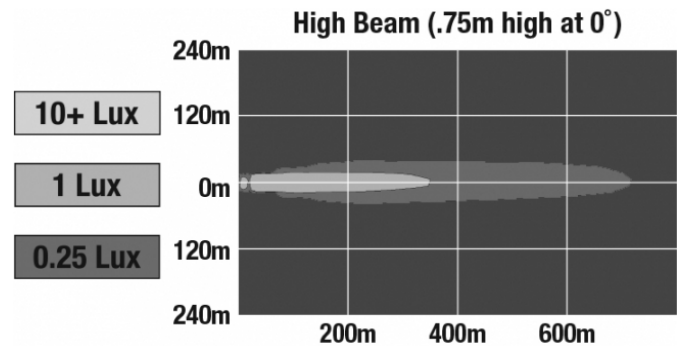

LED Off Road Truck Lights - Model TS4000

PRODUCT INFORMATION

Description	12-24V LED High Beam with Black Inner Bezel & Pedestal Mount
Height	177.80 mm / 7 in
Width	177.80 mm / 7 in
Depth	99.06 mm / 3.9 in
Shape	Round
Outer Lens Material	Polycarbonate
Outer Lens Color	Clear
Housing Material	Aluminum
Housing Color	Black
Bezel Color	Black
Mounting Hardware Description	(x1)
Mounting Type	U Bracket
Minimum Operating Temperature	-40 °C / -40 °F
Maximum Operating Temperature	65 °C / 149 °F
Connector or Wiring	Integral Deutsch DT04-2P
Mating Connector	DT06-2S
Product Weight	6.40 lbs / 2.9 kgs
Shipping Weight	6.95 lbs / 3.15 kgs

Raw Lumen Output	6,450 (High Beam)
Effective Lumen Output	2,400 (High Beam)
Nominal LED Color Temperature	5000 K
Beam Pattern(s)	Forward Lighting - Driving Forward Lighting - High Beam (ECE)
Flash Rate 1	133,000