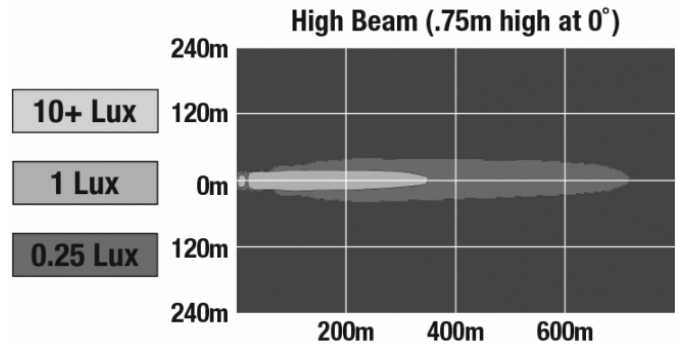

PHOTOMETRIC SPECIFICATIONS

Raw Lumen Output	6,450 (High Beam)
Effective Lumen Output	2,400 (High Beam)
Nominal LED Color Temperature	5000 K
Beam Pattern(s)	Forward Lighting - Driving Forward Lighting - High Beam (ECE)
Flash Rate 1	133,000