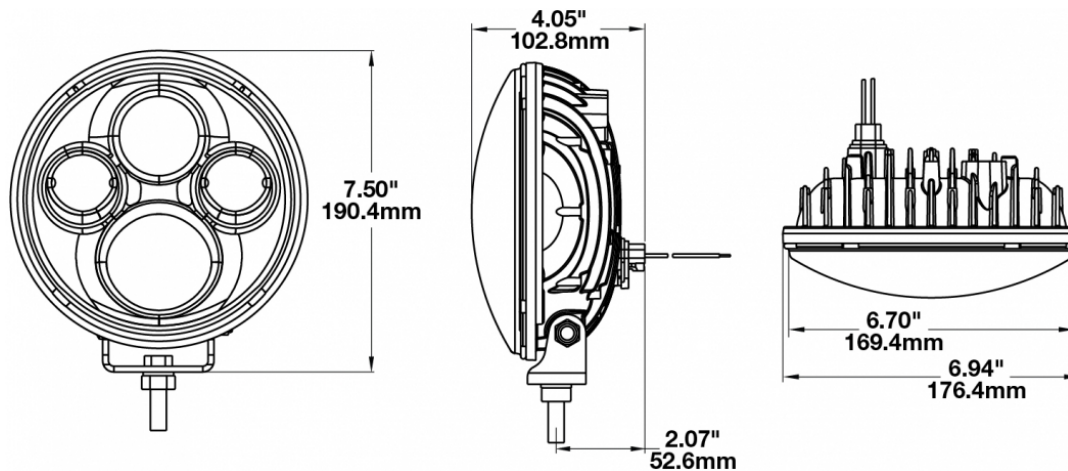

LED Off Road Truck Lights - Model TS4000

PRODUCT DIMENSIONS

ELECTRICAL SPECIFICATIONS

Input Voltage	12-24V DC
Operating Voltage	9-32V DC
Black Wire	Ground
Red Wire	Positive
Current Draw	5.97A @ 12V DC 2.54A @ 24V DC