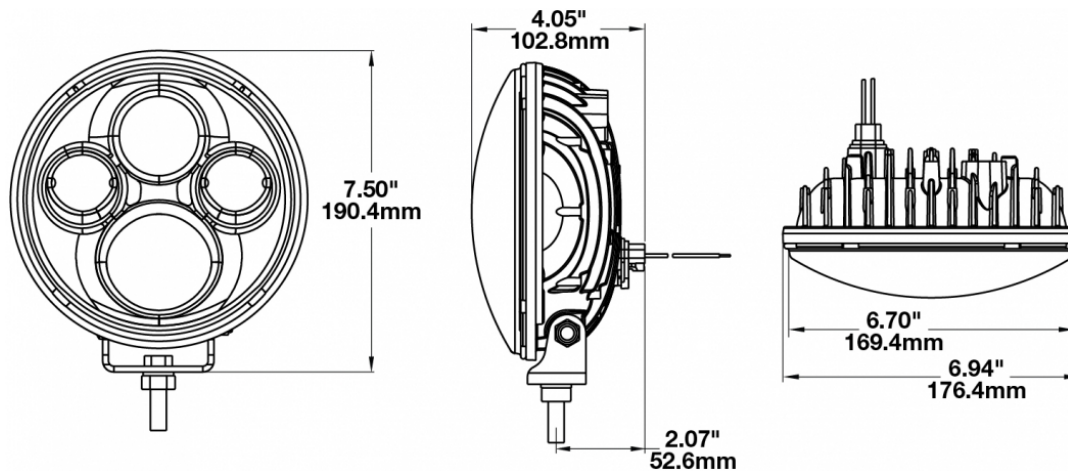

LED Off Road Truck Lights - Model TS4000

PRODUCT INFORMATION

Description	12-24V LED High Beam with Black Inner Bezel & Pedestal Mount - 2 Light Kit
Height	177.80 mm / 7 in
Width	177.80 mm / 7 in
Depth	99.06 mm / 3.9 in
Shape	Round
Outer Lens Material	Polycarbonate
Outer Lens Color	Clear
Housing Material	Aluminum
Housing Color	Black
Bezel Color	Black
Mounting Hardware Description	(x1) 3/8"-16 x UNC
Mounting Type	U Bracket
Minimum Operating Temperature	-40 °C / -40 °F
Maximum Operating Temperature	65 °C / 149 °F
Connector or Wiring	Integral Deutsch DT04-2P
Mating Connector	DT06-2S
Product Weight	6.40 lbs / 2.9 kgs
Shipping Weight	7.20 lbs / 3.27 kgs

PRODUCT DIMENSIONS

ELECTRICAL SPECIFICATIONS

Input Voltage	12-24V DC
Operating Voltage	9-32V DC
Black Wire	Ground
Red Wire	Positive
Current Draw	5.97A @ 12V DC 2.54A @ 24V DC

REGULATORY STANDARDS COMPLIANCE

LED Off Road Truck Lights - Model TS4000

PHOTOMETRIC SPECIFICATIONS

Raw Lumen Output	6,450 (High Beam)
Effective Lumen Output	2,400 (High Beam)
Candela Output	133,000
Nominal LED Color Temperature	5000 K
Beam Pattern(s)	Forward Lighting - Driving Forward Lighting - High Beam (ECE)