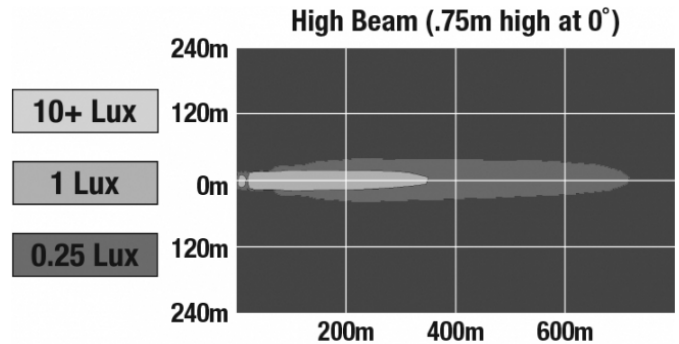

LED Off Road Truck Lights - Model TS4000

PHOTOMETRIC SPECIFICATIONS

Raw Lumen Output	6,450 (High Beam)
Effective Lumen Output	2,400 (High Beam)
Candela Output	133,000
Nominal LED Color Temperature	5000 K
Beam Pattern(s)	Forward Lighting - Driving Forward Lighting - High Beam (ECE)