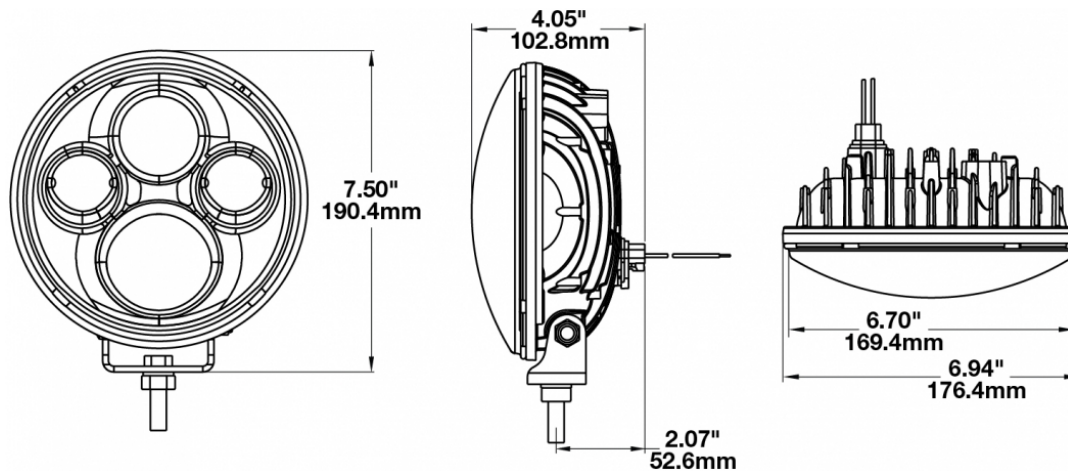

## PRODUCT INFORMATION

---

<b>Description</b>	12-24V LED High Beam with Black Inner Bezel & Pedestal Mount - 2 Light Kit
<b>Height</b>	177.80 mm / 7 in
<b>Width</b>	177.80 mm / 7 in
<b>Depth</b>	99.06 mm / 3.9 in
<b>Shape</b>	Round
<b>Outer Lens Material</b>	Polycarbonate
<b>Outer Lens Color</b>	Clear
<b>Housing Material</b>	Aluminum
<b>Housing Color</b>	Black
<b>Bezel Color</b>	Black
<b>Mounting Hardware Description</b>	(x1) 3/8"-16 x UNC
<b>Mounting Type</b>	U Bracket
<b>Minimum Operating Temperature</b>	-40 °C / -40 °F
<b>Maximum Operating Temperature</b>	65 °C / 149 °F
<b>Connector or Wiring</b>	Integral Deutsch DT04-2P
<b>Mating Connector</b>	DT06-2S
<b>Product Weight</b>	6.40 lbs / 2.9 kgs
<b>Shipping Weight</b>	7.20 lbs / 3.27 kgs

## PRODUCT DIMENSIONS