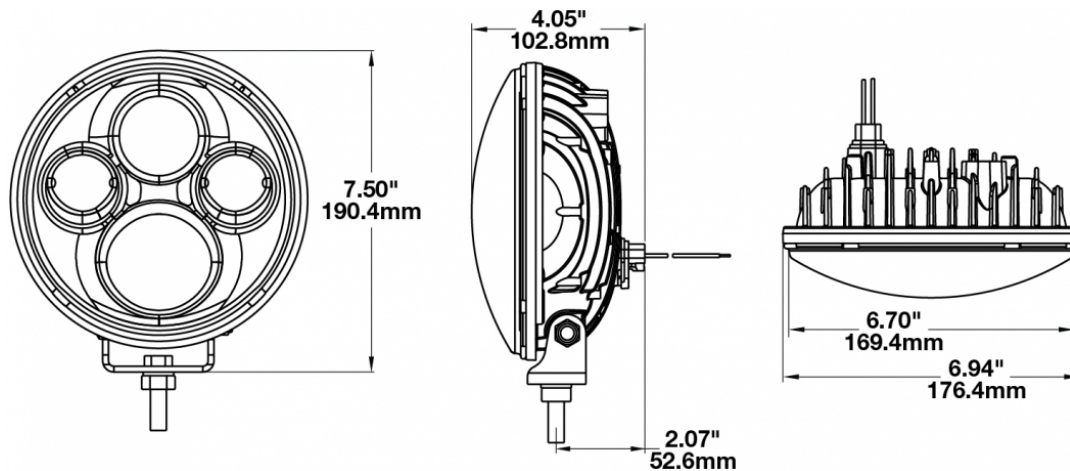

LED Off Road Truck Lights - Model TS4000

PRODUCT INFORMATION

Description	12-24V LED High Beam with Chrome Inner Bezel & Pedestal Mount - 2 Light Kit
Height	177.80 mm / 7 in
Width	177.80 mm / 7 in
Depth	99.06 mm / 3.9 in
Shape	Round
Outer Lens Material	Polycarbonate
Outer Lens Color	Clear
Housing Material	Aluminum
Housing Color	Black
Bezel Color	Chrome
Mounting Hardware Description	(x1) 3/8"-16 x UNC
Mounting Type	U Bracket
Minimum Operating Temperature	-40 °C / -40 °F
Maximum Operating Temperature	65 °C / 149 °F
Connector or Wiring	Integral Deutsch DT04-2P
Mating Connector	DT06-2S
Product Weight	6.40 lbs / 2.9 kgs
Shipping Weight	7.20 lbs / 3.27 kgs

PRODUCT DIMENSIONS

ELECTRICAL SPECIFICATIONS

Input Voltage	12-24V DC
Operating Voltage	9-32V DC
Black Wire	Ground
Red Wire	Positive
Current Draw	5.97A @ 12V DC 2.54A @ 24V DC

REGULATORY STANDARDS COMPLIANCE

LED Off Road Truck Lights - Model TS4000

PHOTOMETRIC SPECIFICATIONS

Raw Lumen Output	6,450 (High Beam)
Effective Lumen Output	2,400 (High Beam)
Candela Output	133,000
Nominal LED Color Temperature	5000 K
Beam Pattern(s)	Forward Lighting - Driving Forward Lighting - High Beam (ECE)