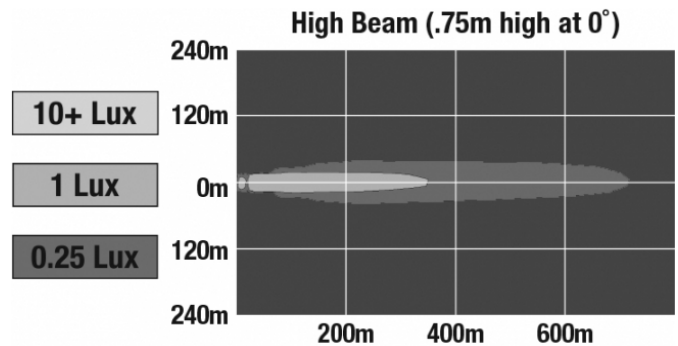

LED Off Road Truck Lights - Model TS4000

PHOTOMETRIC SPECIFICATIONS

Raw Lumen Output	6,450 (High Beam)
Effective Lumen Output	2,400 (High Beam)
Candela Output	133,000
Nominal LED Color Temperature	5000 K
Beam Pattern(s)	Forward Lighting - Driving Forward Lighting - High Beam (ECE)