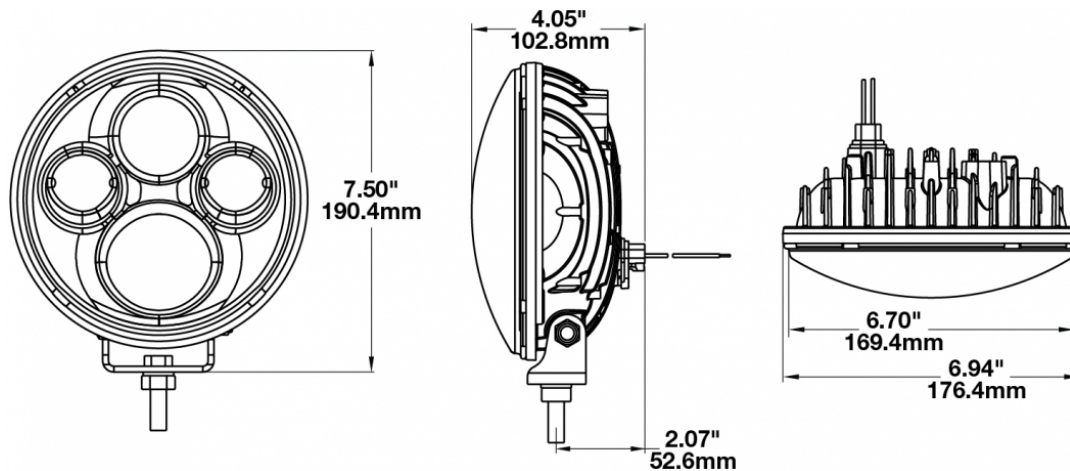

LED Off Road Truck Lights - Model TS4000

PRODUCT INFORMATION

Description	12-24V LED High Beam with Chrome Inner Bezel & Pedestal Mount
Height	176.40 mm / 6.94 in
Width	176.40 mm / 6.94 in
Depth	93.20 mm / 3.67 in
Shape	Round
Outer Lens Material	Polycarbonate
Outer Lens Color	Clear
Housing Material	Aluminum
Housing Color	Black
Bezel Color	Chrome
Mounting Hardware Description	(x1) 3/8"-16 x UNC
Mounting Type	U Bracket
Minimum Operating Temperature	-40 °C / -40 °F
Maximum Operating Temperature	65 °C / 149 °F
Connector or Wiring	Integral Deutsch DT04-2P
Mating Connector	DT06-2S
Product Weight	6.40 lbs / 2.9 kgs
Shipping Weight	3.70 lbs / 1.68 kgs

PRODUCT DIMENSIONS

ELECTRICAL SPECIFICATIONS

Input Voltage	12-24V DC
Operating Voltage	9-32V DC
Black Wire	Ground
Red Wire	Positive
Current Draw	5.97A @ 12V DC 2.54A @ 24V DC

REGULATORY STANDARDS COMPLIANCE

LED Off Road Truck Lights - Model TS4000

PHOTOMETRIC SPECIFICATIONS

Raw Lumen Output	6,450 (High Beam)
Effective Lumen Output	2,400 (High Beam)
Candela Output	133,000
Nominal LED Color Temperature	5000 K
Beam Pattern(s)	Forward Lighting - Driving Forward Lighting - High Beam (ECE)