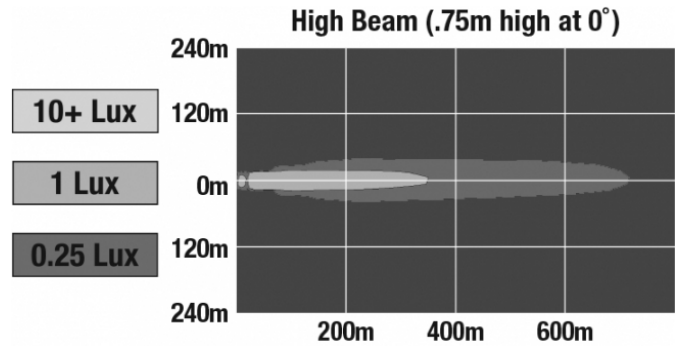

LED Off Road Truck Lights - Model TS4000

PHOTOMETRIC SPECIFICATIONS

Raw Lumen Output	6,450 (High Beam)
Effective Lumen Output	2,400 (High Beam)
Candela Output	133,000
Nominal LED Color Temperature	5000 K
Beam Pattern(s)	Forward Lighting - Driving Forward Lighting - High Beam (ECE)