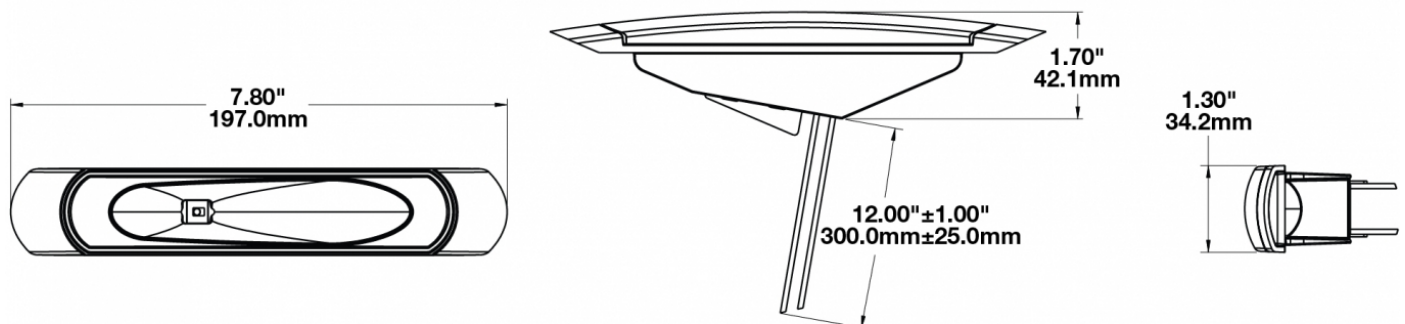

LED Marine Navigation Lights - Model 450

PRODUCT INFORMATION

Description	12-24V LED Port (Red) Marine Signal Light
Height	33.02 mm / 1.3 in
Width	198.12 mm / 7.8 in
Depth	43.18 mm / 1.7 in
Shape	Stylized
Outer Lens Material	Polycarbonate
Outer Lens Color	Clear
Housing Material	Polycarbonate
Housing Color	White
Mounting Type	Low Profile Mount
Minimum Operating Temperature	-40 °C / -40 °F
Maximum Operating Temperature	65 °C / 149 °F
Connector or Wiring	12" Bare Leads
Product Weight	0.24 lbs / 0.11 kgs
Shipping Weight	3.71 lbs / 1.68 kgs

PRODUCT DIMENSIONS

Print date: 2025-01-22

© 2025 J.W. Speaker Corporation • Germantown, WI U.S.A.
www.jwspeaker.com • speaker@jwspeaker.com • 262.251.6660

J.W. SPEAKER
Engineered. Lighting. Solutions.