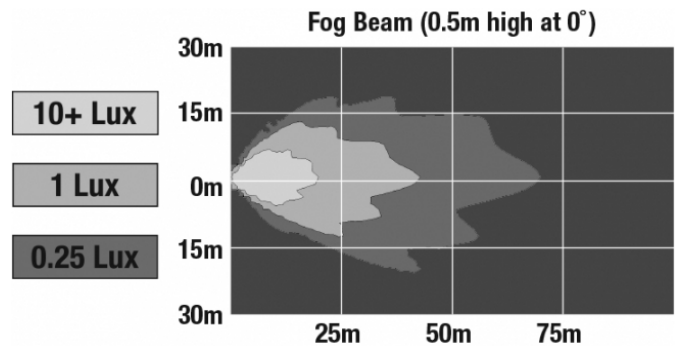

PHOTOMETRIC SPECIFICATIONS

Raw Lumen Output	1,435
Effective Lumen Output	607
Candela Output	7,500
Nominal LED Color Temperature	5000 K
Beam Pattern(s)	Forward Lighting - Fog

APPLICATIONS

INSTALLATION & APPLICATION INFORMATION