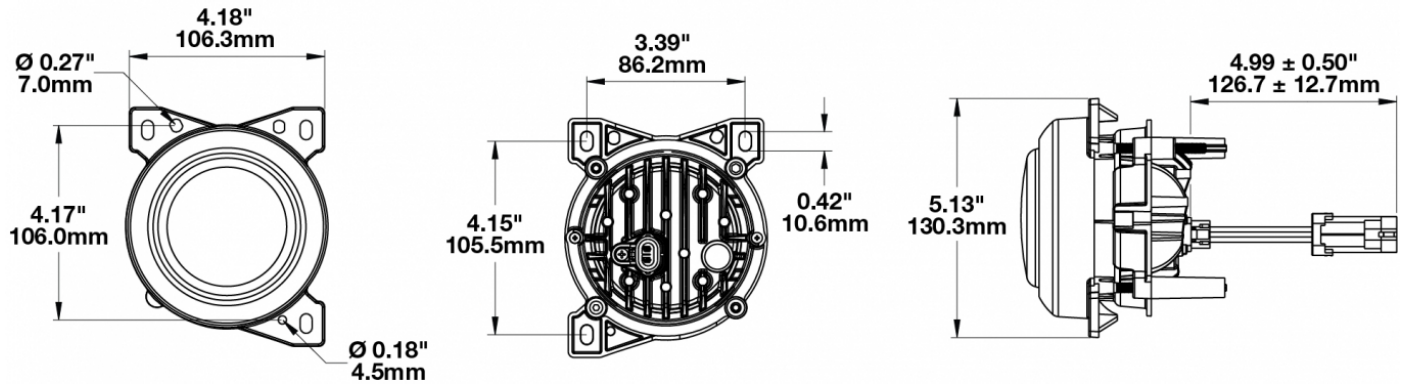

LED Headlights & Fog Lights - Model 95

PRODUCT INFORMATION

Description	12-24V SAE/ECE RHT & LHT LED Harmonized Fog Light - 2 Light Kit
Height	130.00 mm / 5.12 in
Width	108.00 mm / 4.25 in
Depth	110.00 mm / 4.33 in
Shape	Square
Outer Lens Material	Polycarbonate
Outer Lens Color	Clear
Housing Material	Aluminum
Housing Color	Black
Bezel Color	Black
Mounting Type	Panel
Retrofits	PACCAR P54-1062-100 Fog Lamp
Minimum Operating Temperature	-40 °C / -40 °F
Maximum Operating Temperature	65 °C / 149 °F
Connector or Wiring	Packard #12162000
Mating Connector	Packard #12052641
Product Weight	2.44 lbs / 1.11 kgs
Shipping Weight	3.02 lbs / 1.37 kgs

PRODUCT DIMENSIONS

ELECTRICAL SPECIFICATIONS

Input Voltage	12-24V DC
Operating Voltage	10-30V DC
Transient Spike Protection	150V Peak @ 1 HZ-100 Pulses
Red Wire	Positive
Black Wire	Ground
Current Draw	1.25A @ 12V DC 0.7A @ 24V DC

PHOTOMETRIC SPECIFICATIONS

Raw Lumen Output	1,435
Effective Lumen Output	607
Candela Output	7,500
Nominal LED Color Temperature	5000 K
Beam Pattern(s)	Forward Lighting - Fog

APPLICATIONS

INSTALLATION & APPLICATION INFORMATION