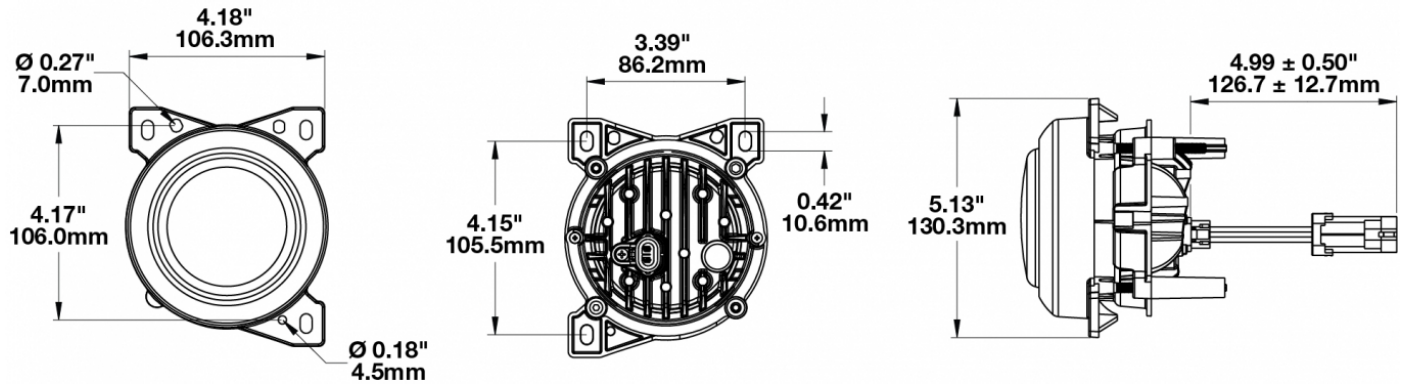

LED Headlights & Fog Lights - Model 95

PRODUCT INFORMATION

Description	12-24V DOT/ECE LED High Beam - 1 Light
Height	130.00 mm / 5.12 in
Width	108.00 mm / 4.25 in
Depth	110.00 mm / 4.33 in
Shape	Round
Outer Lens Material	Polycarbonate
Outer Lens Color	Clear
Housing Material	Aluminum
Housing Color	Black
Bezel Color	Black
Mounting Type	Panel
Retrofits	PACCAR P54-1062-200 Driving Lamp
Minimum Operating Temperature	-40 °C / -40 °F
Maximum Operating Temperature	65 °C / 149 °F
Connector or Wiring	Packard #12162000
Mating Connector	Packard #12052641
Product Weight	1.22 lbs / 0.55 kgs
Shipping Weight	1.41 lbs / 0.64 kgs

PRODUCT DIMENSIONS

ELECTRICAL SPECIFICATIONS

Input Voltage	12-24V DC
Operating Voltage	10-30V DC
Transient Spike Protection	150V Peak @ 1 HZ-100 Pulses
Red Wire	Positive
Black Wire	Ground
Current Draw	0.80A @ 12V DC (High Beam) 0.40A @ 24V DC (High Beam)

LED Headlights & Fog Lights - Model 95

PHOTOMETRIC SPECIFICATIONS

Candela Output	45,000
Nominal LED Color Temperature	5000 K
Beam Pattern(s)	Forward Lighting - Driving

APPLICATIONS

INSTALLATION & APPLICATION INFORMATION