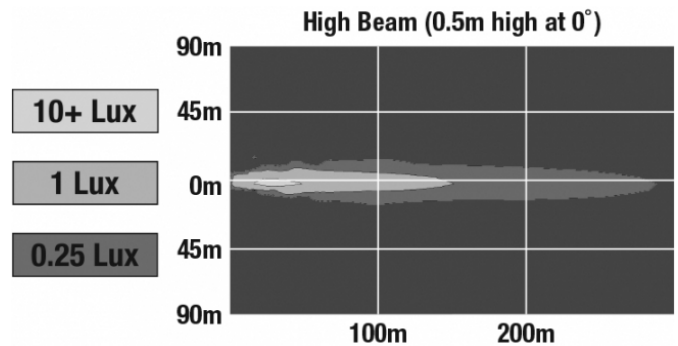

LED Headlights & Fog Lights - Model 95

PRODUCT INFORMATION

Description	12-24V DOT/ECE LED High Beam - 1 Light
Height	130.00 mm / 5.12 in
Width	108.00 mm / 4.25 in
Depth	110.00 mm / 4.33 in
Shape	Round
Outer Lens Material	Polycarbonate
Outer Lens Color	Clear
Housing Material	Aluminum
Housing Color	Black
Bezel Color	Black
Mounting Type	Panel
Retrofits	PACCAR P54-1062-200 Driving Lamp
Minimum Operating Temperature	-40 °C / -40 °F
Maximum Operating Temperature	65 °C / 149 °F
Connector or Wiring	Packard #12162000
Mating Connector	Packard #12052641
Product Weight	1.22 lbs / 0.55 kgs
Shipping Weight	1.41 lbs / 0.64 kgs

LED Headlights & Fog Lights - Model 95

PHOTOMETRIC SPECIFICATIONS

Candela Output	45,000
Nominal LED Color Temperature	5000 K
Beam Pattern(s)	Forward Lighting - Driving

APPLICATIONS

INSTALLATION & APPLICATION INFORMATION