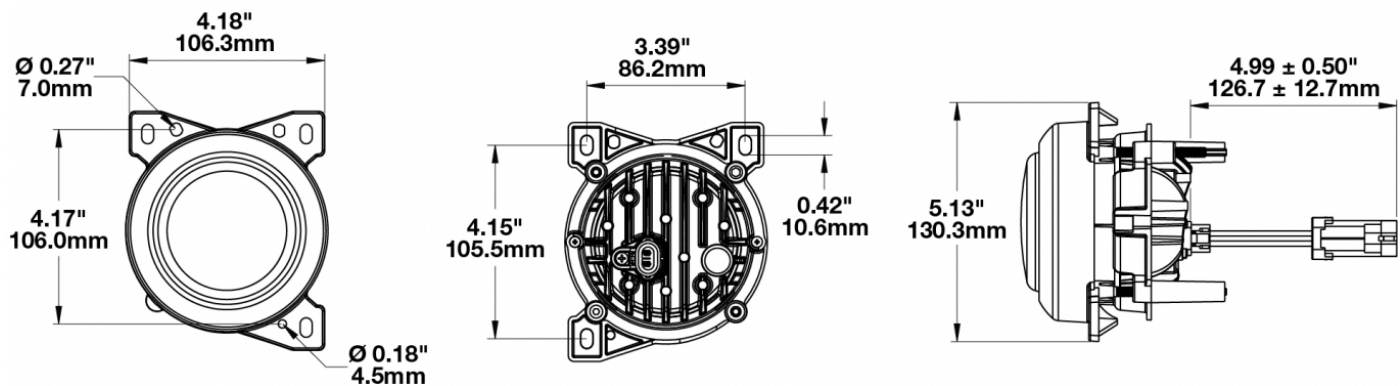

PRODUCT DIMENSIONS

Print date: 2024-11-24

© 2024 J.W. Speaker Corporation • Germantown, WI U.S.A.
www.jwspeaker.com • speaker@jwspeaker.com • 262.251.6660

J.W. SPEAKER
Engineered. Lighting. Solutions.