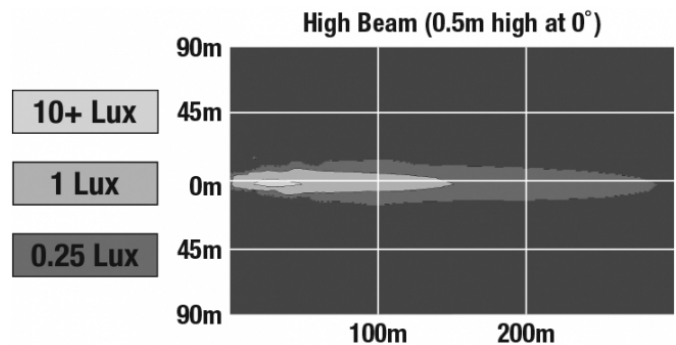

LED Headlights & Fog Lights - Model 95

PRODUCT INFORMATION

Description	12-24V DOT/ECE LED High Beam Headlight - 2 Light Kit
Height	130.00 mm / 5.12 in
Width	108.00 mm / 4.25 in
Depth	110.00 mm / 4.33 in
Shape	Round
Outer Lens Material	Polycarbonate
Outer Lens Color	Clear
Housing Material	Aluminum
Housing Color	Black
Mounting Type	Panel
Retrofits	PACCAR P54-1062-200 Driving Lamp
Minimum Operating Temperature	-40 °C / -40 °F
Maximum Operating Temperature	65 °C / 149 °F
Connector or Wiring	Packard #12162000
Mating Connector	Packard #12052641
Product Weight	2.44 lbs / 1.11 kgs
Shipping Weight	3.44 lbs / 1.56 kgs

REGULATORY STANDARDS COMPLIANCE

ECE Reg 112
IEC IP69K

FMVSS 108 s10.1 (Table XVIII)

PHOTOMETRIC SPECIFICATIONS

Candela Output	45,000
Nominal LED Color Temperature	5000 K
Beam Pattern(s)	Forward Lighting - Driving