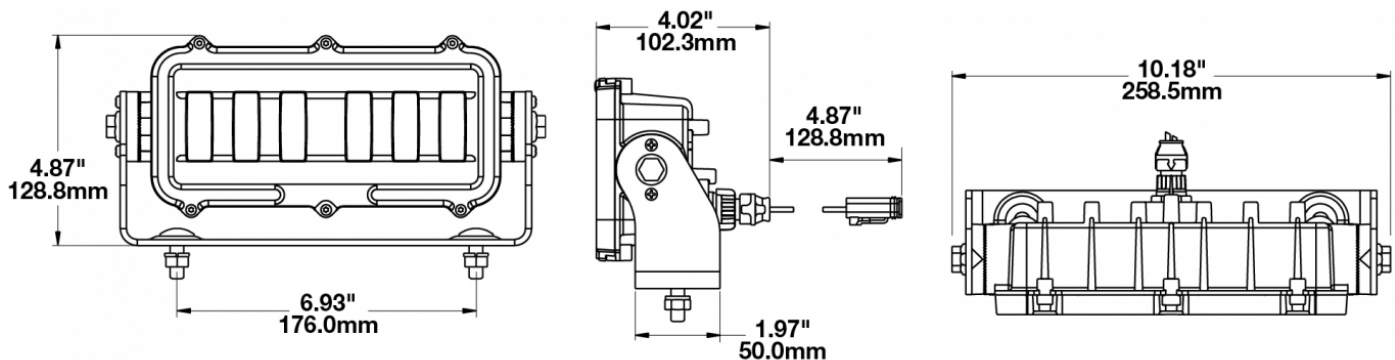

LED Safety Lights and Warning Lights - Model 527

PRODUCT INFORMATION

Description	12-24V LED Amber Zone Light
Height	123.70 mm / 4.87 in
Width	258.57 mm / 10.18 in
Depth	102.11 mm / 4.02 in
Shape	Rectangular
Outer Lens Material	Glass
Outer Lens Color	Clear
Housing Material	Xenoy
Housing Color	Black
Mounting Hardware Description	(x2) M8-1.25 Mounting Bolt
Mounting Type	Universal Pedestal Mount
Minimum Operating Temperature	-40 °C / -40 °F
Maximum Operating Temperature	65 °C / 149 °F
Connector or Wiring	Integrated 2-Pin Deutsch Weatherproof Socket (DT04-2P)
Mating Connector	Integrated 2-Pin Deutsch Weatherproof Plug (DT06-2S)
Product Weight	2.60 lbs / 1.18 kgs
Shipping Weight	5.60 lbs / 2.54 kgs

PRODUCT DIMENSIONS

ELECTRICAL SPECIFICATIONS

Input Voltage	12-24V DC
Operating Voltage	10-32V DC
Transient Spike Protection	150V Peak @ 1 HZ-100 Pul
RED Wire	Positive
BLACK Wire	Negative
Current Draw	1.2A @ 12V DC .8A @ 24V DC