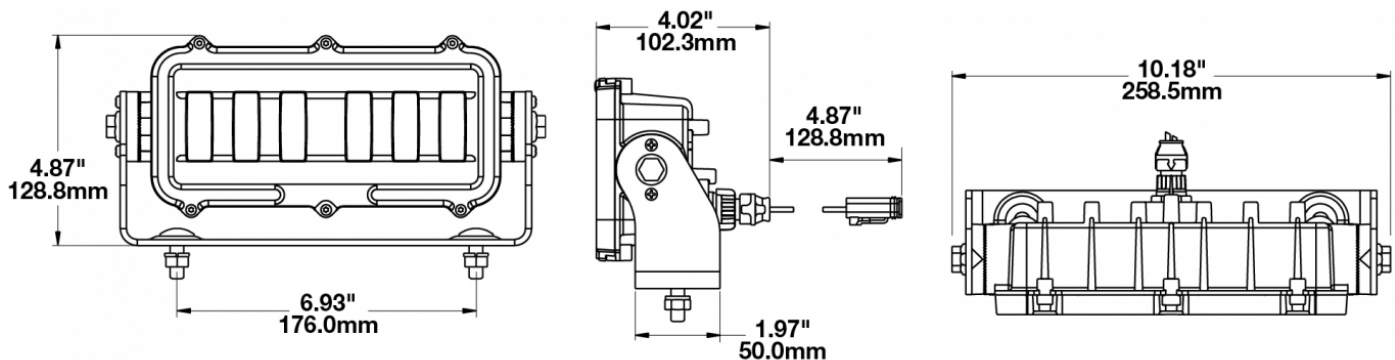

LED Safety Lights and Warning Lights - Model 527

PRODUCT INFORMATION

Description	12-24V LED White Zone Light
Height	123.70 mm / 4.87 in
Width	258.57 mm / 10.18 in
Depth	102.11 mm / 4.02 in
Shape	Rectangular
Outer Lens Material	Glass
Outer Lens Color	Clear
Housing Material	Xenoy
Housing Color	Black
Mounting Hardware Description	(x2) M8-1.25 Mounting Bolt
Mounting Type	Universal Pedestal Mount
Minimum Operating Temperature	-40 °C / -40 °F
Maximum Operating Temperature	65 °C / 149 °F
Connector or Wiring	Integrated 2-Pin Deutsch Weatherproof Socket (DT04-2P)
Mating Connector	Integrated 2-Pin Deutsch Weatherproof Plug (DT06-2S)
Product Weight	2.60 lbs / 1.18 kgs
Shipping Weight	3.08 lbs / 1.4 kgs

PRODUCT DIMENSIONS

ELECTRICAL SPECIFICATIONS

Input Voltage	12-24V AC
Operating Voltage	10-32V AC
Transient Spike Protection	150V Peak @ 1 HZ-100 Pulses
Red Wire	Positive
Black Wire	Negative
Current Draw	1.2A @ 12V AC .8A @ 24V AC