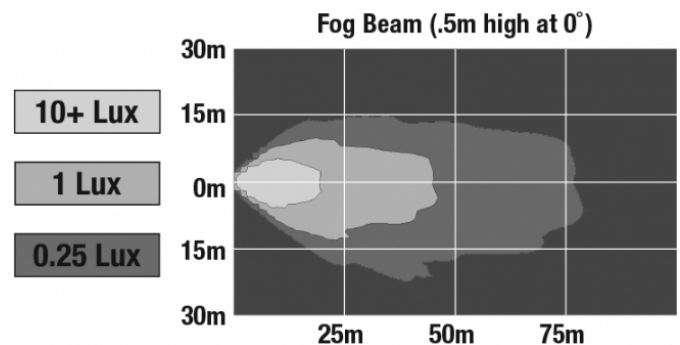

ECE Reg 19
SAE J583

IEC IP69K
Tested to ECE Reg. 10
(Radiated Emissions only)

PHOTOMETRIC SPECIFICATIONS

Raw Lumen Output	1080
Effective Lumen Output	610
Nominal LED Color Temperature	5000 K
Beam Pattern(s)	Forward Lighting - Fog