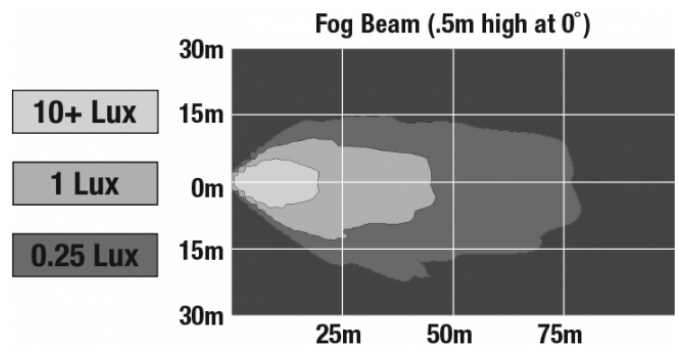

ECE Reg 19
SAE J583

IEC IP69K

PHOTOMETRIC SPECIFICATIONS

Raw Lumen Output	1080
Effective Lumen Output	610
Nominal LED Color Temperature	5000 K
Beam Pattern(s)	Forward Lighting - Fog

Print date: 2025-02-05