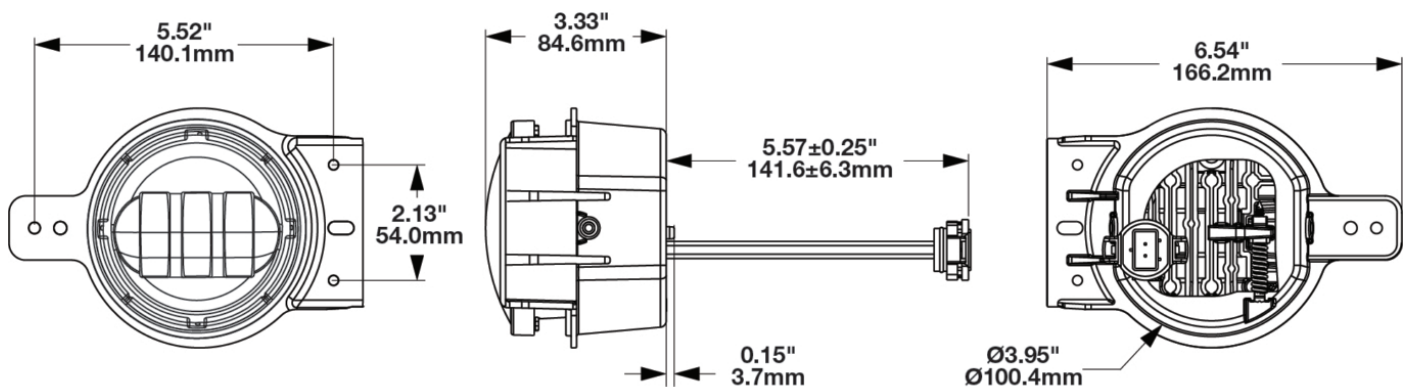

PRODUCT DIMENSIONS

Print date: 2024-07-27

© 2024 J.W. Speaker Corporation • Germantown, WI U.S.A.
www.jwspeaker.com • speaker@jwspeaker.com • 262.251.6660

J.W. SPEAKER
Engineered. Lighting. Solutions.