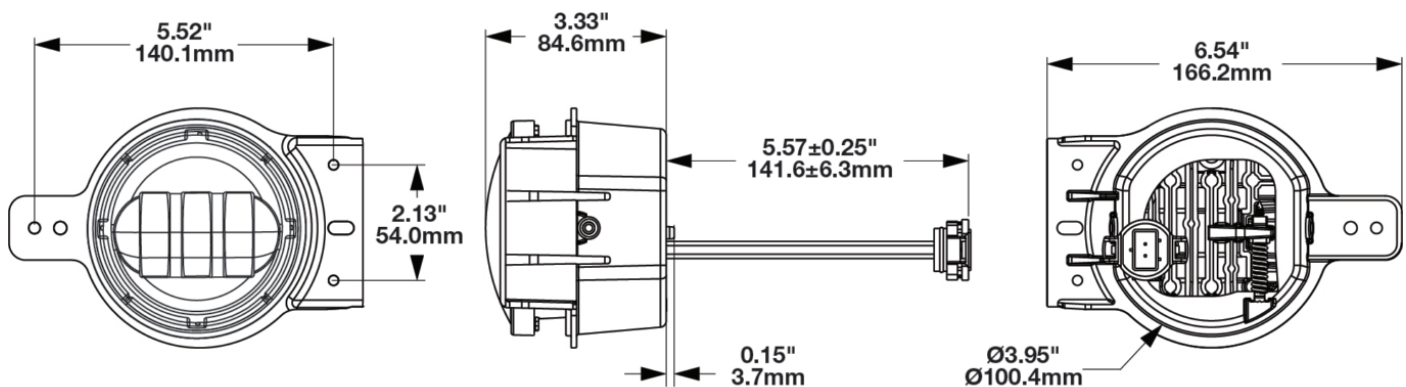

PRODUCT DIMENSIONS

Print date: 2025-02-05

© 2025 J.W. Speaker Corporation • Germantown, WI U.S.A.
www.jwspeaker.com • speaker@jwspeaker.com • 262.251.6660

J.W. SPEAKER
Engineered. Lighting. Solutions.