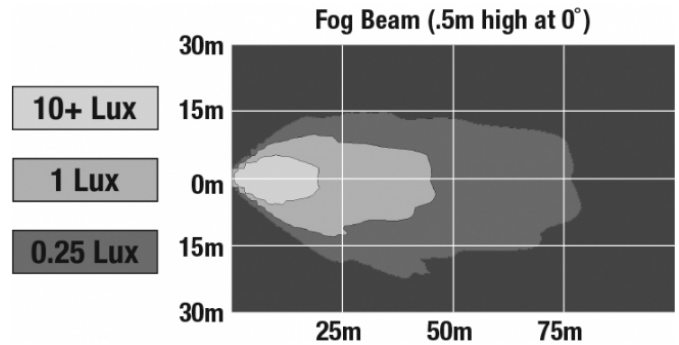

LED Jeep Fog Lights - Model 6145 J2 Series

PHOTOMETRIC SPECIFICATIONS

Raw Lumen Output	1080
Effective Lumen Output	610
Nominal LED Color Temperature	5000 K
Beam Pattern(s)	Forward Lighting - Fog

APPLICATIONS