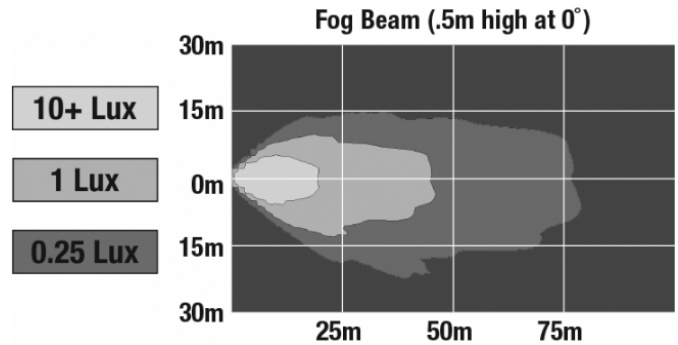

LED Jeep Fog Lights - Model 6145 J2 Series

PHOTOMETRIC SPECIFICATIONS

Raw Lumen Output	1080
Effective Lumen Output	610
Nominal LED Color Temperature	5000 K
Beam Pattern(s)	Forward Lighting - Fog

APPLICATIONS