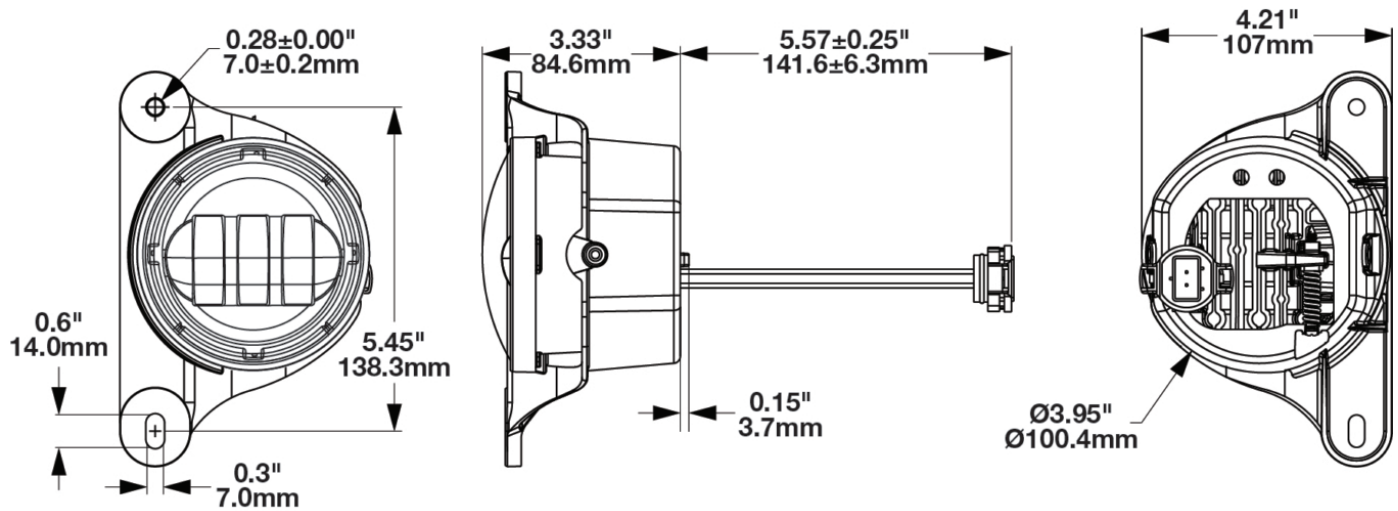

LED Jeep Fog Lights - Model 6145 J2 Series

PRODUCT INFORMATION

Description	12V SAE/ECE LED Jeep JL Rubicon Fog Light with Black Inner Bezel - 2 Light Kit
Height	167.00 mm / 6.57 in
Width	107.00 mm / 4.21 in
Depth	88.39 mm / 3.48 in
Shape	Round
Outer Lens Material	Polycarbonate
Outer Lens Color	Clear
Housing Material	Aluminum
Housing Color	Black
Bezel Color	Black
Mounting Type	Bumper Mount
Retrofits	Jeep JL Rubicon
Minimum Operating Temperature	-40 °C / -40 °F
Maximum Operating Temperature	65 °C / 149 °F
Mating Connector	Jeep OEM wire harness
Product Weight	1.80 lbs / 0.82 kgs
Shipping Weight	2.30 lbs / 1.04 kgs

PRODUCT DIMENSIONS

ELECTRICAL SPECIFICATIONS

Input Voltage	12V DC
Operating Voltage	10-15V DC
Transient Spike Protection	150V Peak @ 1 HZ-100 Pul
Red Wire	Positive
Black Wire	Ground
Current Draw	1.6A @ 12V DC