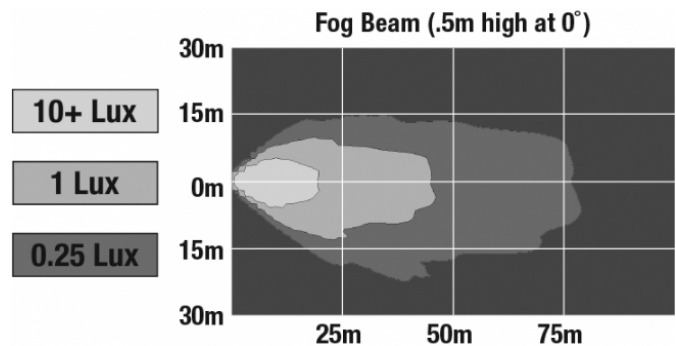

LED Jeep Fog Lights - Model 6145 J2 Series

PHOTOMETRIC SPECIFICATIONS

Raw Lumen Output	1080
Effective Lumen Output	610
Nominal LED Color Temperature	5000 K
Beam Pattern(s)	Forward Lighting - Fog

APPLICATIONS