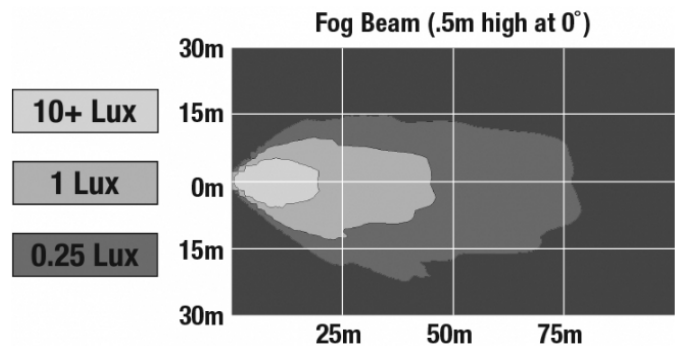

LED Jeep Fog Lights - Model 6145 J2 Series

PHOTOMETRIC SPECIFICATIONS

Raw Lumen Output	1080
Effective Lumen Output	610
Nominal LED Color Temperature	5000 K
Beam Pattern(s)	Forward Lighting - Fog

APPLICATIONS