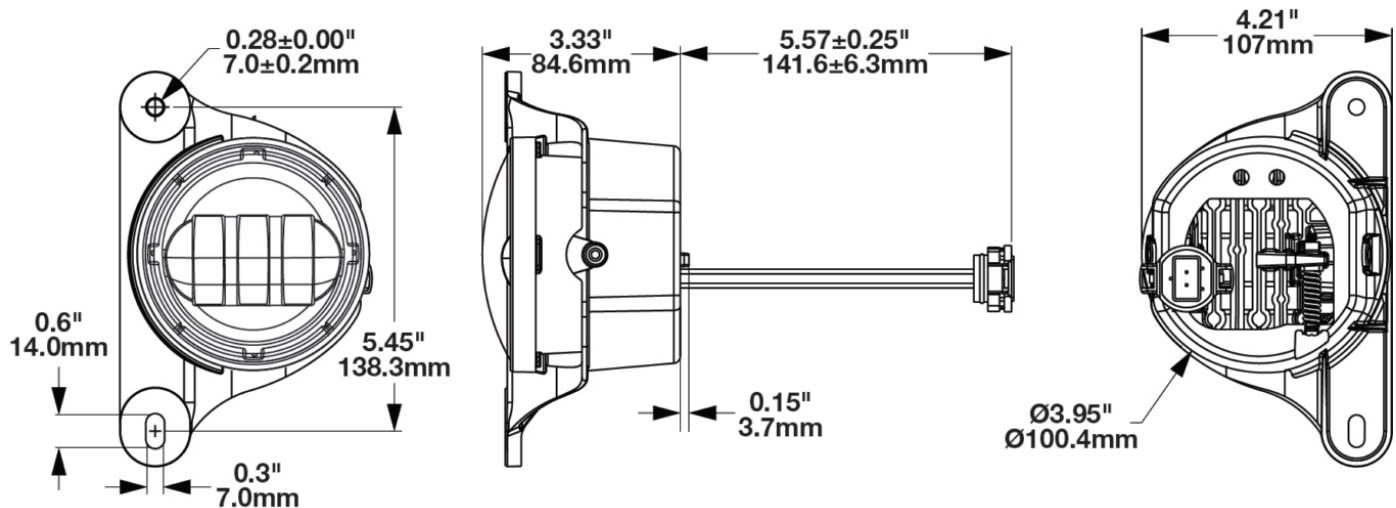

LED Jeep Fog Lights - Model 6145 J2 Series

PRODUCT INFORMATION

Description	12V SAE/ECE LED Jeep JL Rubicon Fog Light with Black Inner Bezel - 2 Light Kit
Height	167.00 mm / 6.57 in
Width	107.00 mm / 4.21 in
Depth	88.39 mm / 3.48 in
Shape	Round
Outer Lens Material	Polycarbonate
Outer Lens Color	Clear
Housing Material	Aluminum
Housing Color	Black
Bezel Color	Black
Mounting Type	Bumper Mount
Retrofits	Jeep JL Rubicon
Minimum Operating Temperature	-40 °C / -40 °F
Maximum Operating Temperature	65 °C / 149 °F
Mating Connector	Jeep OEM wire harness
Product Weight	1.80 lbs / 0.82 kgs
Shipping Weight	2.30 lbs / 1.04 kgs

PRODUCT DIMENSIONS

ELECTRICAL SPECIFICATIONS

Input Voltage	12V DC
Operating Voltage	10-15V DC
Transient Spike Protection	150V Peak @ 1 HZ-100 Pul
Red Wire	Positive
Black Wire	Ground
Current Draw	1.6A @ 12V DC