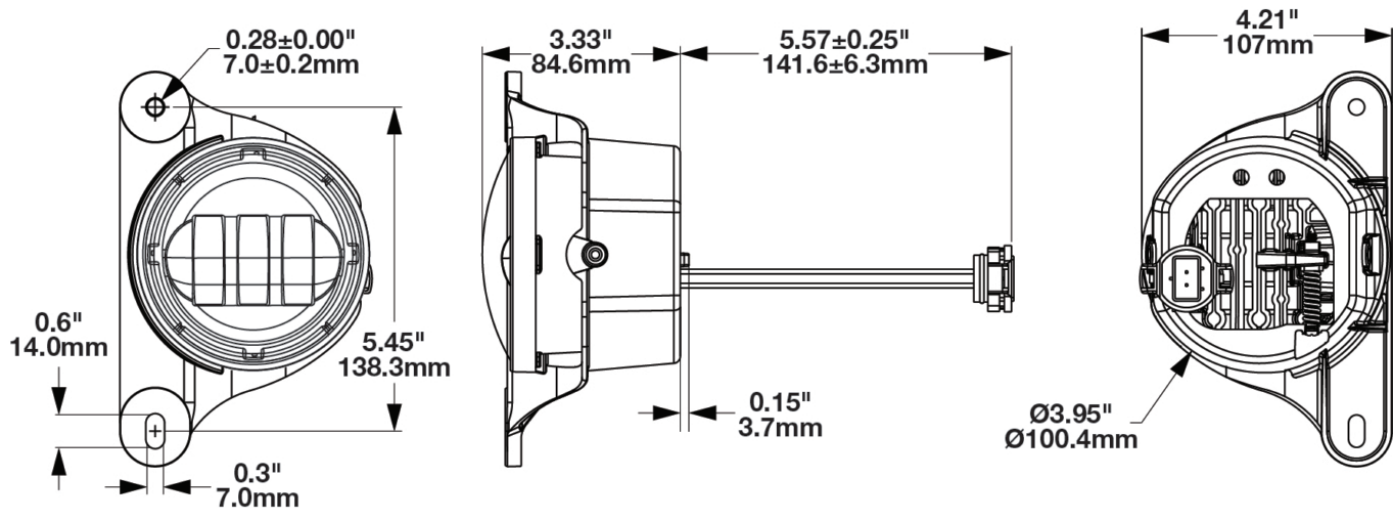

LED Jeep Fog Lights - Model 6145 J2 Series

PRODUCT INFORMATION

Description	12V SAE/ECE LED Jeep JL Rubicon Fog Light with Black Inner Bezel - 2 Light Kit
Height	167.00 mm / 6.57 in
Width	107.00 mm / 4.21 in
Depth	88.39 mm / 3.48 in
Shape	Round
Outer Lens Material	Polycarbonate
Outer Lens Color	Clear
Housing Material	Aluminum
Housing Color	Black
Bezel Color	Black
Mounting Type	Bumper Mount
Retrofits	Jeep JL Rubicon
Minimum Operating Temperature	-40 °C / -40 °F
Maximum Operating Temperature	65 °C / 149 °F
Mating Connector	Jeep OEM wire harness
Product Weight	1.80 lbs / 0.82 kgs
Shipping Weight	2.30 lbs / 1.04 kgs

PRODUCT DIMENSIONS

ELECTRICAL SPECIFICATIONS

Input Voltage	12V DC
Operating Voltage	10-15V DC
Transient Spike Protection	150V Peak @ 1 HZ-100 Pul
Red Wire	Positive
Black Wire	Ground
Current Draw	1.6A @ 12V DC