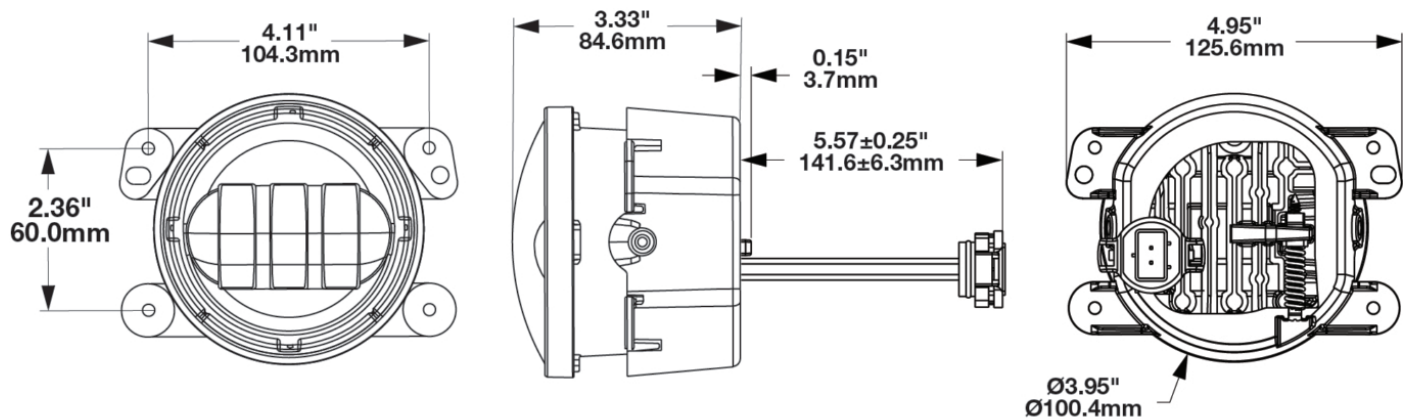

PRODUCT DIMENSIONS

Print date: 2024-12-26

© 2024 J.W. Speaker Corporation • Germantown, WI U.S.A.
www.jwspeaker.com • speaker@jwspeaker.com • 262.251.6660

J.W. SPEAKER
Engineered. Lighting. Solutions.