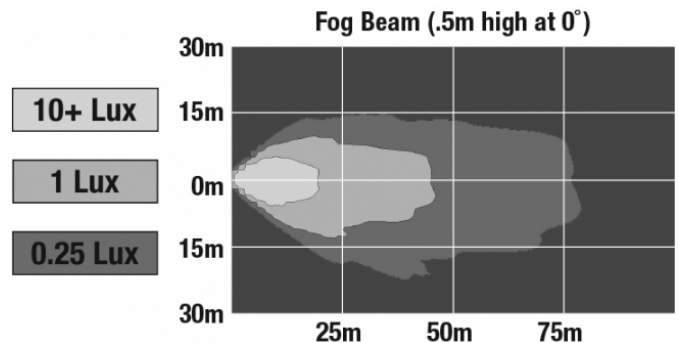

ECE Reg 19
SAE J583

IEC IP69K
Tested to ECE Reg. 10
(Radiated Emissions only)

PHOTOMETRIC SPECIFICATIONS

Raw Lumen Output	1080
Effective Lumen Output	610
Nominal LED Color Temperature	5000 K
Beam Pattern(s)	Forward Lighting - Fog