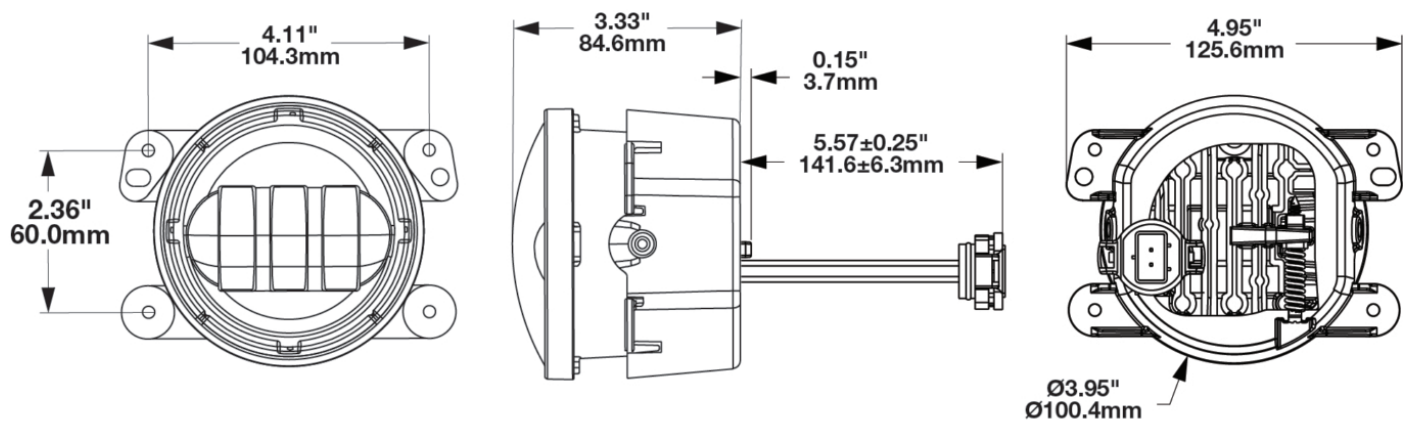

PRODUCT DIMENSIONS

Print date: 2025-04-02

© 2025 J.W. Speaker Corporation • Germantown, WI U.S.A.
www.jwspeaker.com • speaker@jwspeaker.com • 262.251.6660

J.W. SPEAKER
Engineered. Lighting. Solutions.