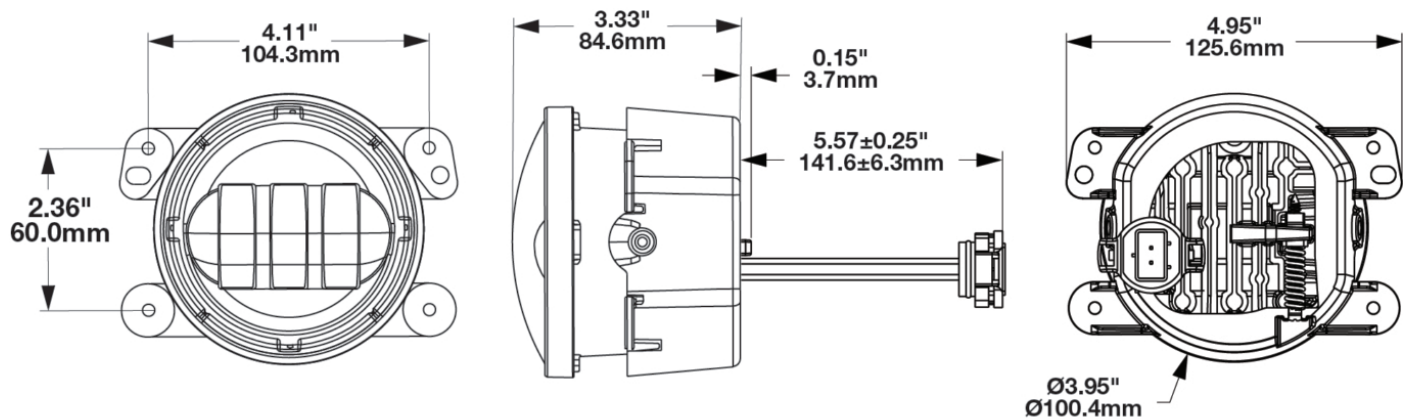

PRODUCT DIMENSIONS

Print date: 2025-02-05

© 2025 J.W. Speaker Corporation • Germantown, WI U.S.A.
www.jwspeaker.com • speaker@jwspeaker.com • 262.251.6660

J.W. SPEAKER
Engineered. Lighting. Solutions.