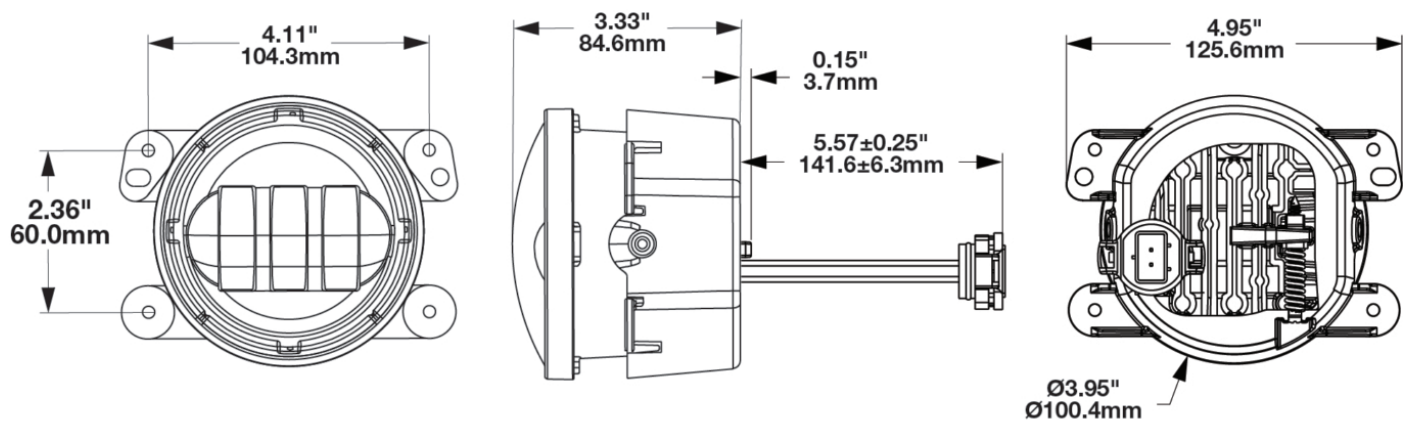

PRODUCT DIMENSIONS

Print date: 2024-11-22

© 2024 J.W. Speaker Corporation • Germantown, WI U.S.A.
www.jwspeaker.com • speaker@jwspeaker.com • 262.251.6660

J.W. SPEAKER
Engineered. Lighting. Solutions.