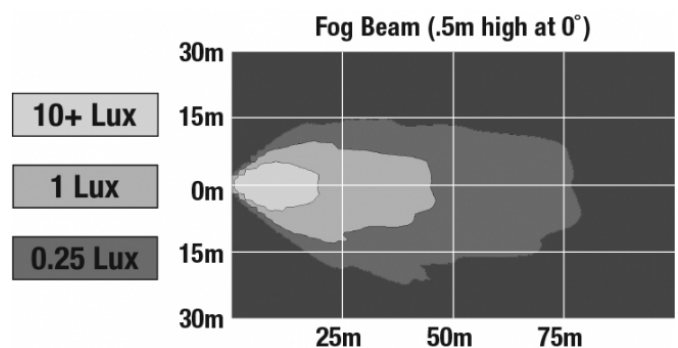

ECE Reg 19
SAE J583

IEC IP69K

PHOTOMETRIC SPECIFICATIONS

Raw Lumen Output	1080
Effective Lumen Output	610
Nominal LED Color Temperature	5000 K
Beam Pattern(s)	Forward Lighting - Fog

Print date: 2025-02-05