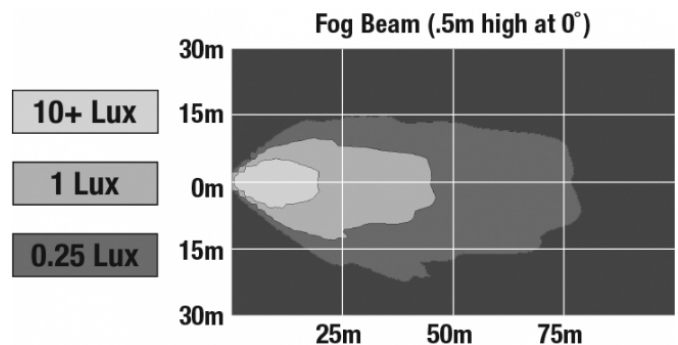

ECE Reg 19
SAE J583

IEC IP69K

PHOTOMETRIC SPECIFICATIONS

Raw Lumen Output	1080
Effective Lumen Output	610
Nominal LED Color Temperature	5000 K
Beam Pattern(s)	Forward Lighting - Fog

Print date: 2025-04-02