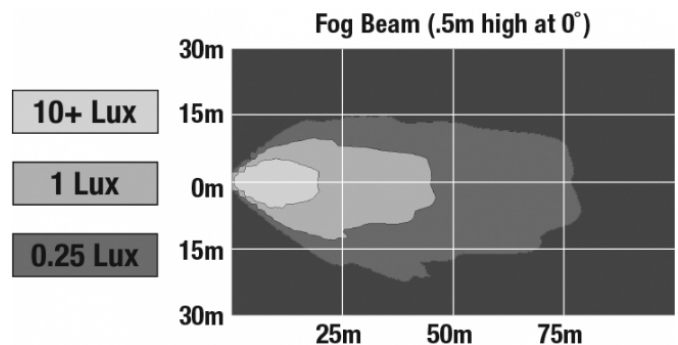

ECE Reg 19
SAE J583

IEC IP69K
Tested to ECE Reg. 10
(Radiated Emissions only)

PHOTOMETRIC SPECIFICATIONS

Raw Lumen Output	1080
Effective Lumen Output	610
Nominal LED Color Temperature	5000 K
Beam Pattern(s)	Forward Lighting - Fog