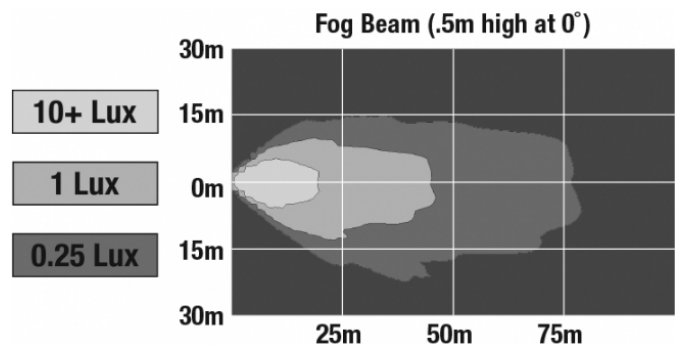

## PHOTOMETRIC SPECIFICATIONS

<b>Raw Lumen Output</b>	1,080
<b>Effective Lumen Output</b>	610
<b>Nominal LED Color Temperature</b>	5000 K
<b>Beam Pattern(s)</b>	Forward Lighting - Fog

Print date: 2024-12-26