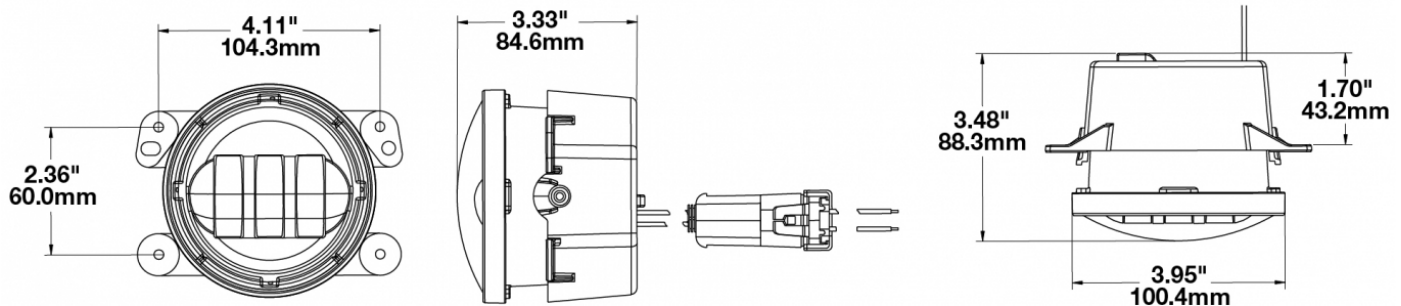

PRODUCT DIMENSIONS

Print date: 2024-11-22

© 2024 J.W. Speaker Corporation • Germantown, WI U.S.A.
www.jwspeaker.com • speaker@jwspeaker.com • 262.251.6660

J.W. SPEAKER
Engineered. Lighting. Solutions.