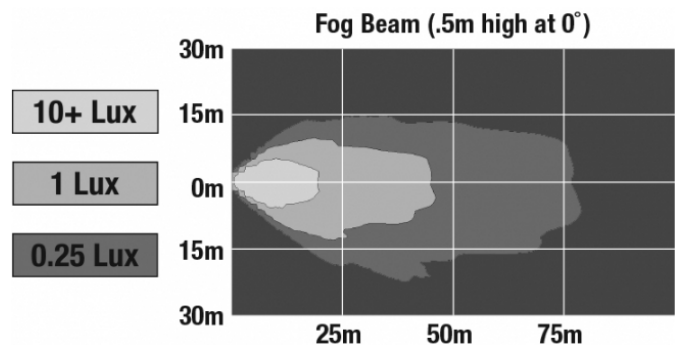

LED Jeep Fog Lights - Model 6145 J2 Series

PRODUCT INFORMATION

Description	12V SAE/ECE LED Fog Light with Black Inner Bezel - 2 Light Kit
Height	100.80 mm / 3.97 in
Width	125.73 mm / 4.95 in
Depth	88.39 mm / 3.48 in
Shape	Round
Outer Lens Material	Hardcoated Polycarbonate
Outer Lens Color	Clear
Housing Material	Die-Cast Aluminum
Housing Color	Black
Bezel Color	Black
Mounting Type	Bumper Mount
Retrofits	Jeep, Dodge, PT and Chrysler
Minimum Operating Temperature	-40 °C / -40 °F
Maximum Operating Temperature	65 °C / 149 °F
Mating Connector	Packard #12059183
Product Weight	3.00 lbs / 1.36 kgs
Shipping Weight	2.50 lbs / 1.13 kgs

PHOTOMETRIC SPECIFICATIONS

Raw Lumen Output	1,080
Effective Lumen Output	610
Nominal LED Color Temperature	5000 K
Beam Pattern(s)	Forward Lighting - Fog

Print date: 2024-11-22

© 2024 J.W. Speaker Corporation • Germantown, WI U.S.A.
www.jwspeaker.com • speaker@jwspeaker.com • 262.251.6660