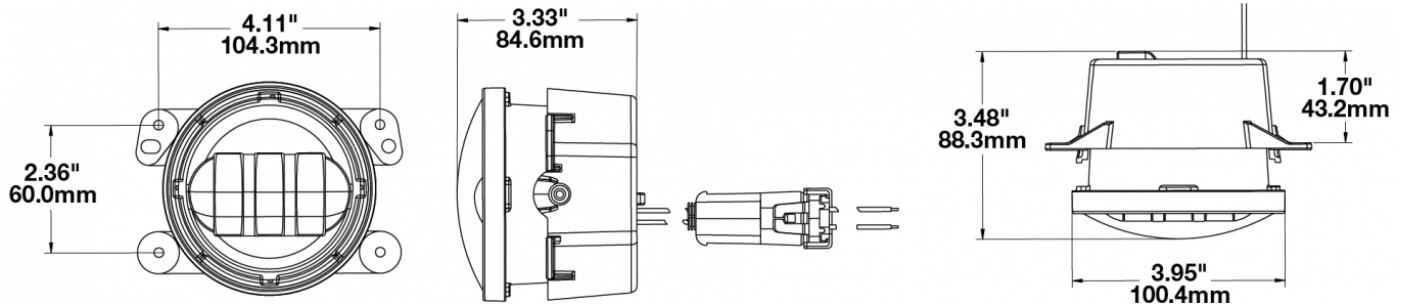

PRODUCT DIMENSIONS

Print date: 2024-12-26

© 2024 J.W. Speaker Corporation • Germantown, WI U.S.A.
www.jwspeaker.com • speaker@jwspeaker.com • 262.251.6660

J.W. SPEAKER
Engineered. Lighting. Solutions.