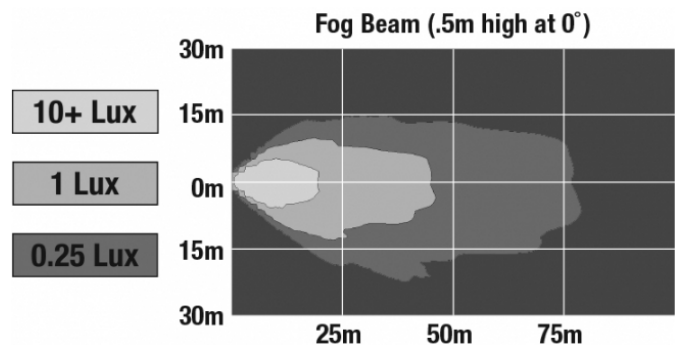

LED Jeep Fog Lights - Model 6145 J2 Series

PRODUCT INFORMATION

Description	12V SAE/ECE LED Fog Light with Carbon Fiber Inner Bezel - 2 Light Kit
Height	100.08 mm / 3.94 in
Width	125.73 mm / 4.95 in
Depth	88.39 mm / 3.48 in
Shape	Round
Outer Lens Material	Hardcoated Polycarbonate
Outer Lens Color	Clear
Housing Material	Die-Cast Aluminum
Housing Color	Black
Bezel Color	Black Carbon Fiber
Mounting Type	Bumper Mount
Retrofits	Jeep, Dodge, PT and Chrysler
Minimum Operating Temperature	-40 °C / -40 °F
Maximum Operating Temperature	65 °C / 149 °F
Mating Connector	Packard 12059183
Product Weight	3.00 lbs / 1.36 kgs
Shipping Weight	2.50 lbs / 1.13 kgs

PHOTOMETRIC SPECIFICATIONS

Raw Lumen Output	1,080
Effective Lumen Output	610
Nominal LED Color Temperature	5000 K
Beam Pattern(s)	Forward Lighting - Fog

Print date: 2024-11-02

© 2024 J.W. Speaker Corporation • Germantown, WI U.S.A.
www.jwspeaker.com • speaker@jwspeaker.com • 262.251.6660