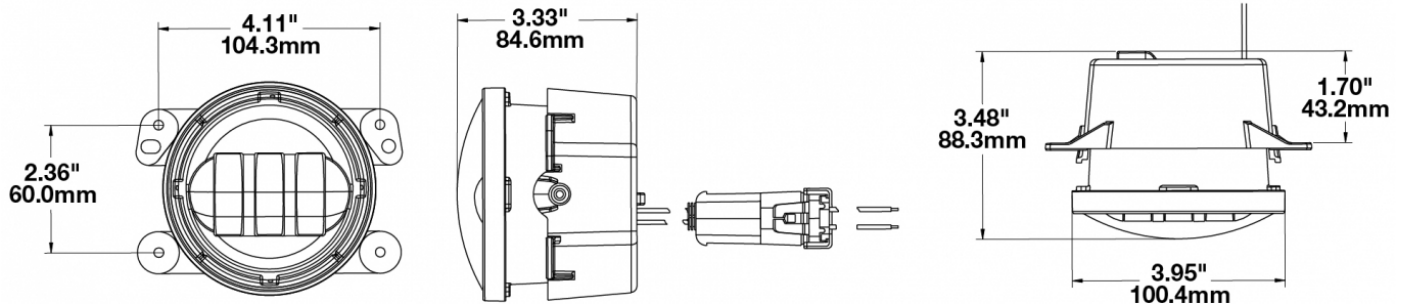

PRODUCT DIMENSIONS

Print date: 2024-11-02

© 2024 J.W. Speaker Corporation • Germantown, WI U.S.A.
www.jwspeaker.com • speaker@jwspeaker.com • 262.251.6660

J.W. SPEAKER
Engineered. Lighting. Solutions.