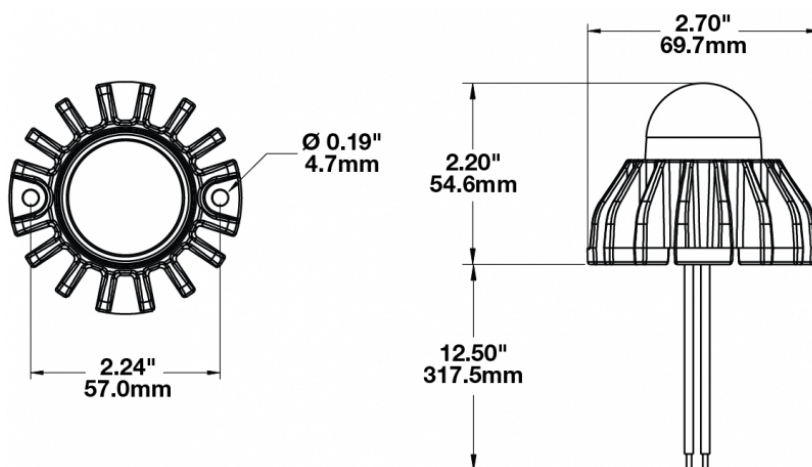

PRODUCT DIMENSIONS

Print date: 2024-07-17

© 2024 J.W. Speaker Corporation • Germantown, WI U.S.A.
www.jwspeaker.com • speaker@jwspeaker.com • 262.251.6660