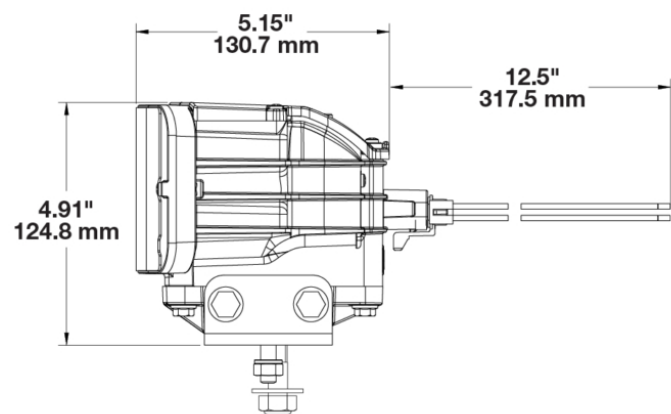

PRODUCT DIMENSIONS

Print date: 2024-11-22

© 2024 J.W. Speaker Corporation • Germantown, WI U.S.A.
www.jwspeaker.com • speaker@jwspeaker.com • 262.251.6660

J.W. SPEAKER
Engineered. Lighting. Solutions.