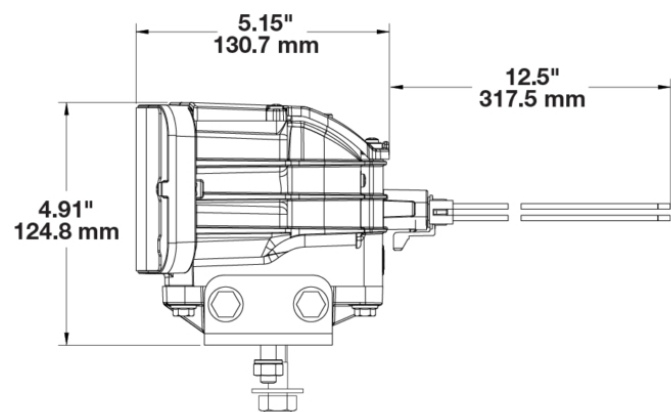

PRODUCT DIMENSIONS

Print date: 2025-01-03

© 2025 J.W. Speaker Corporation • Germantown, WI U.S.A.
www.jwspeaker.com • speaker@jwspeaker.com • 262.251.6660

J.W. SPEAKER
Engineered. Lighting. Solutions.