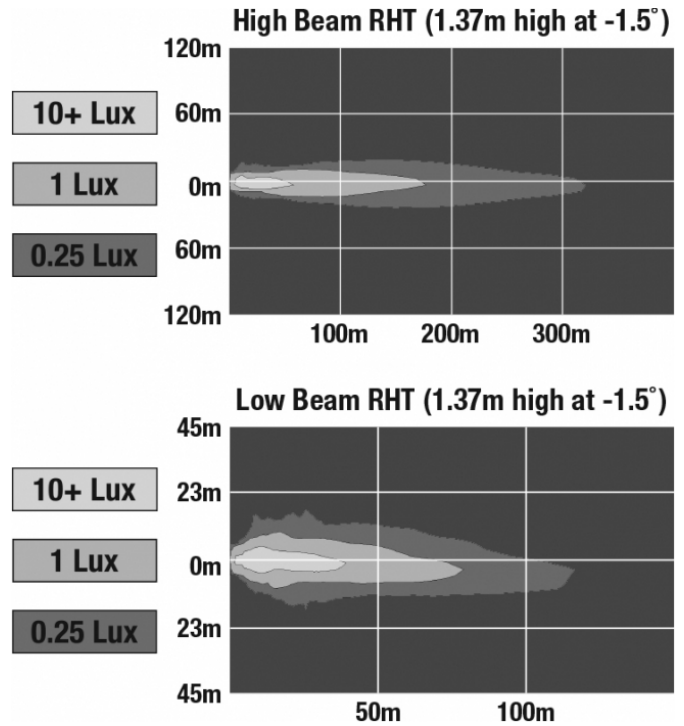

J.W. SPEAKER
Engineered. Lighting. Solutions.

LED Heated Snowplow Headlights - Model 9800 HS

PHOTOMETRIC SPECIFICATIONS

Raw Lumen Output	2,880 (High Beam); 2,160 (Low Beam)
Effective Lumen Output	1,150 (High Beam); 800 (Low Beam)
Candela Output	52,000
Nominal LED Color Temperature	5000 K
Beam Pattern(s)	Forward Lighting - High Beam (DOT) Forward Lighting - Low Beam (DOT) Signalization - Front Position Signalization - Turn (Front)