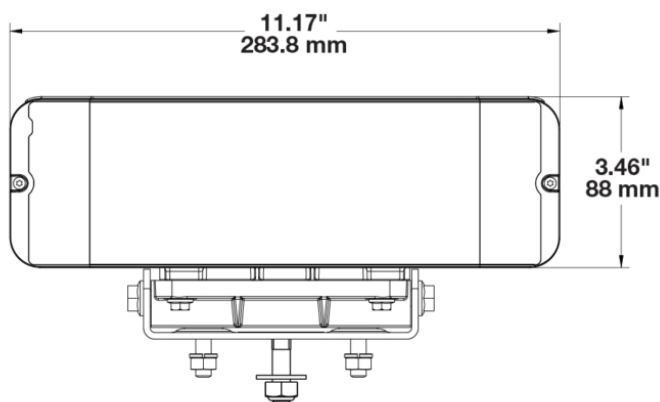

PRODUCT DIMENSIONS

Print date: 2024-11-22

© 2024 J.W. Speaker Corporation • Germantown, WI U.S.A.
www.jwspeaker.com • speaker@jwspeaker.com • 262.251.6660

J.W. SPEAKER
Engineered. Lighting. Solutions.