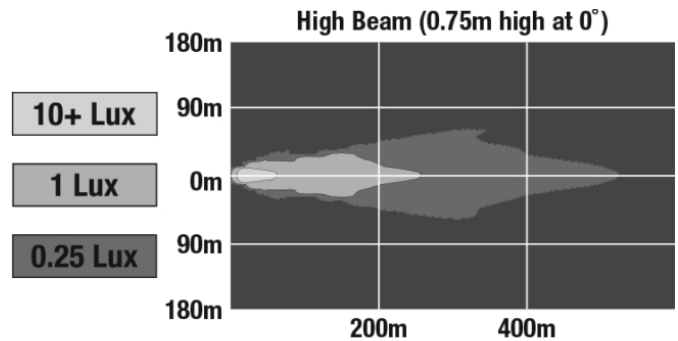

## PRODUCT DIMENSIONS

## PHOTOMETRIC SPECIFICATIONS

<b>Raw Lumen Output</b>	3,015 (High Beam); 2,250 (Low Beam)
<b>Effective Lumen Output</b>	1,320 (High Beam); 975 (Low Beam)
<b>Beam Pattern(s)</b>	Forward Lighting - High Beam (DOT/ECE) Forward Lighting - Low Beam (DOT/ECE) Signalization - Front Position