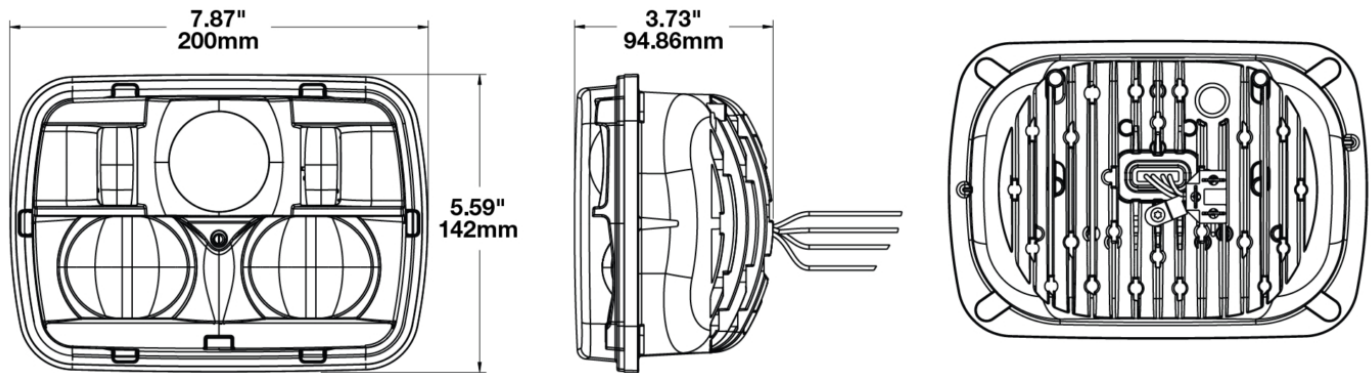

## PRODUCT INFORMATION

<b>Description</b>	12-24V DOT/ECE LED RHT High & Low Beam Heated Headlight with Black Inner Bezel
<b>Height</b>	141.99 mm / 5.59 in
<b>Width</b>	199.90 mm / 7.87 in
<b>Depth</b>	95.00 mm / 3.74 in
<b>Shape</b>	Rectangular
<b>Outer Lens Material</b>	Polycarbonate
<b>Outer Lens Color</b>	Clear
<b>Housing Material</b>	Die-Cast Aluminum
<b>Housing Color</b>	Black
<b>Bezel Color</b>	Black
<b>Retrofits</b>	2B1 5" X 7" Headlights
<b>Minimum Operating Temperature</b>	-40 °C / -40 °F
<b>Maximum Operating Temperature</b>	65 °C / 149 °F
<b>Connector or Wiring</b>	H4
<b>Mating Connector</b>	H4 AMP#172615-2
<b>Product Weight</b>	2.74 lbs / 1.24 kgs
<b>Shipping Weight</b>	3.89 lbs / 1.76 kgs

## PRODUCT DIMENSIONS