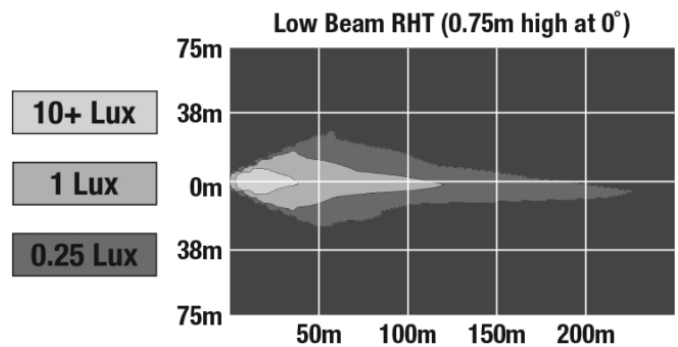

## PHOTOMETRIC SPECIFICATIONS

<b>Raw Lumen Output</b>	3,015 (High Beam); 2,250 (Low Beam)
<b>Effective Lumen Output</b>	1,320 (High Beam); 975 (Low Beam)
<b>Beam Pattern(s)</b>	Forward Lighting - High Beam (DOT/ECE) Forward Lighting - Low Beam (DOT/ECE) Signalization - Front Position