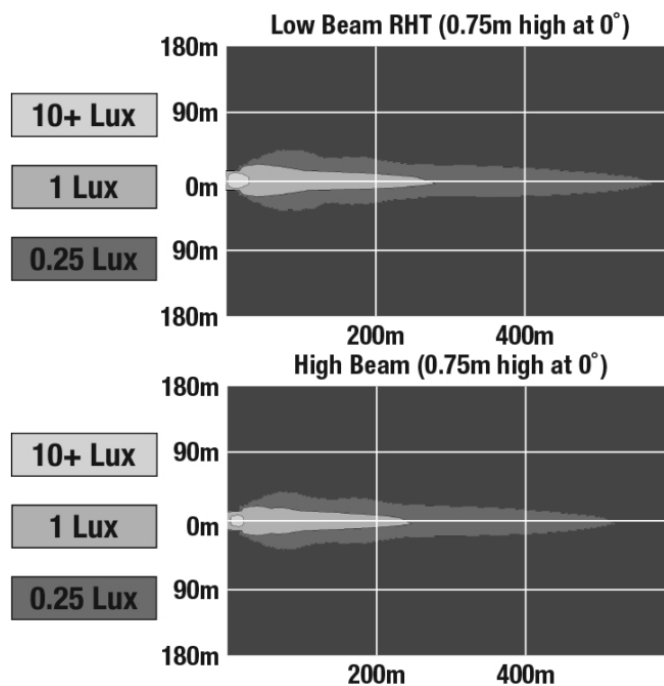

## PRODUCT DIMENSIONS

## ELECTRICAL SPECIFICATIONS

<b>Input Voltage</b>	12-24V DC
<b>Operating Voltage</b>	9-32V DC
<b>Black Wire</b>	Ground
<b>Yellow Wire</b>	Low Beam
<b>White Wire</b>	High Beam
<b>Current Draw</b>	3.60A @ 12V DC (High Beam) 2.00A @ 12V DC (Low Beam) 1.80A @ 24V DC (High Beam) 1.10A @ 24V DC (Low Beam)

## PHOTOMETRIC SPECIFICATIONS

<b>Raw Lumen Output</b>	4,170 (High Beam); 2,340 (Low Beam)
<b>Effective Lumen Output</b>	1,340 (High Beam); 694 (Low Beam)
<b>Candela Output</b>	84,700 (High Beam); 30,600 (Low Beam)
<b>Nominal LED Color Temperature</b>	5000 K
<b>Beam Pattern(s)</b>	Forward Lighting - High Beam (ECE) Forward Lighting - Low Beam (ECE Right Hand)