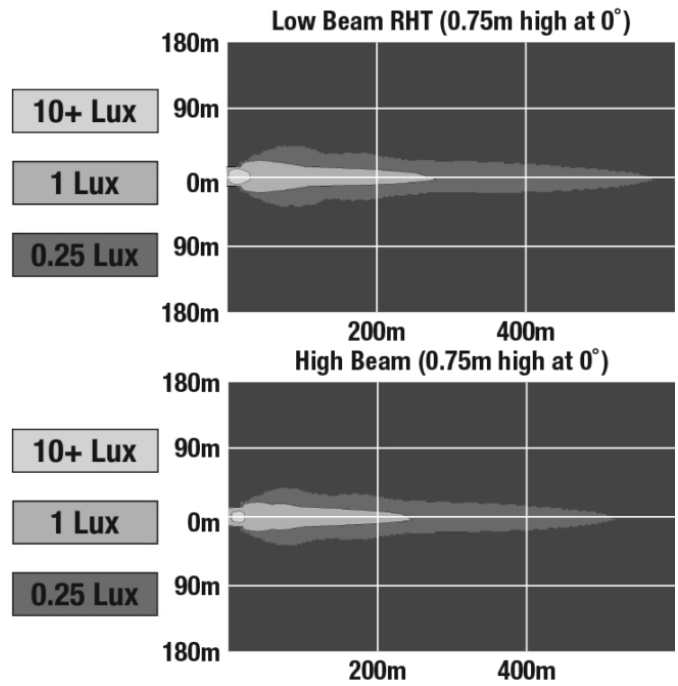

LED Headlights - Model 8700 EVO 2 PRO

PRODUCT INFORMATION

Description	12-24V ECE RHT High & Low Beam Headlight with DRL - Black
Height	176.53 mm / 6.95 in
Width	176.53 mm / 6.95 in
Depth	99.82 mm / 3.93 in
Shape	Round
Outer Lens Material	Polycarbonate
Outer Lens Color	Clear
Housing Material	Aluminum
Housing Color	Gray
Bezel Color	Black
Retrofits	2D1 "PAR56" or 7" Round Headlights
Minimum Operating Temperature	-40 °C / -40 °F
Maximum Operating Temperature	65 °C / 149 °F
Connector or Wiring	H4
Mating Connector	H4 AMP#172615-2
Product Weight	2.31 lbs / 1.05 kgs
Shipping Weight	3.35 lbs / 1.52 kgs

ELECTRICAL SPECIFICATIONS

Input Voltage	12-24V DC
Operating Voltage	9-32V DC
Transient Spike Protection	150V Peak @ 1 HZ-100 Pulses
Black Wire	Ground
Yellow Wire	Low Beam
White Wire	High Beam
Red Wire	Front Position
Blue Wire	DRL
Current Draw	3.60A @ 12V DC (High Beam) 2.00A @ 12V DC (Low Beam) 1.80A @ 24V DC (High Beam) 1.10A @ 24V DC (Low Beam) 1.60A @ 12V DC (DRL) 0.80A @ 24V DC (DRL) 0.16A @ 12V DC (Front Position) 0.10A @ 24V DC (Front Position)

LED Headlights - Model 8700 EVO 2 PRO

PHOTOMETRIC SPECIFICATIONS

Raw Lumen Output	4,170 (High Beam); 2,340 (Low Beam)
Effective Lumen Output	1,340 (High Beam); 694 (Low Beam)
Candela Output	84,700 (High Beam); 30,600 (Low Beam)
Nominal LED Color Temperature	5000 K
Beam Pattern(s)	Forward Lighting - Daytime Running Light Forward Lighting - High Beam (ECE) Forward Lighting - Low Beam (ECE Right Hand) Signalization - Front Position