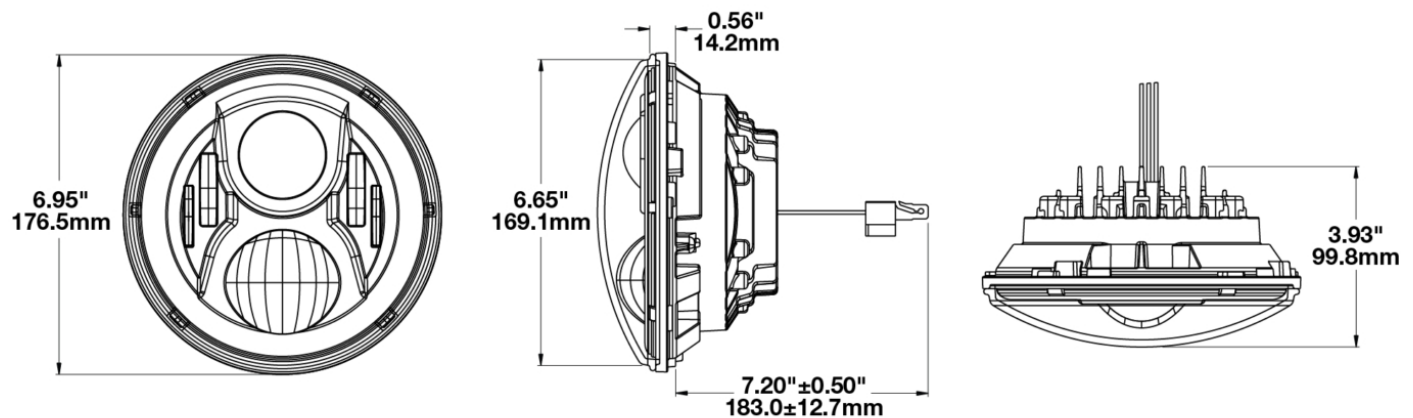

PRODUCT DIMENSIONS

Print date: 2024-07-17

© 2024 J.W. Speaker Corporation • Germantown, WI U.S.A.
www.jwspeaker.com • speaker@jwspeaker.com • 262.251.6660

J.W. SPEAKER
Engineered. Lighting. Solutions.