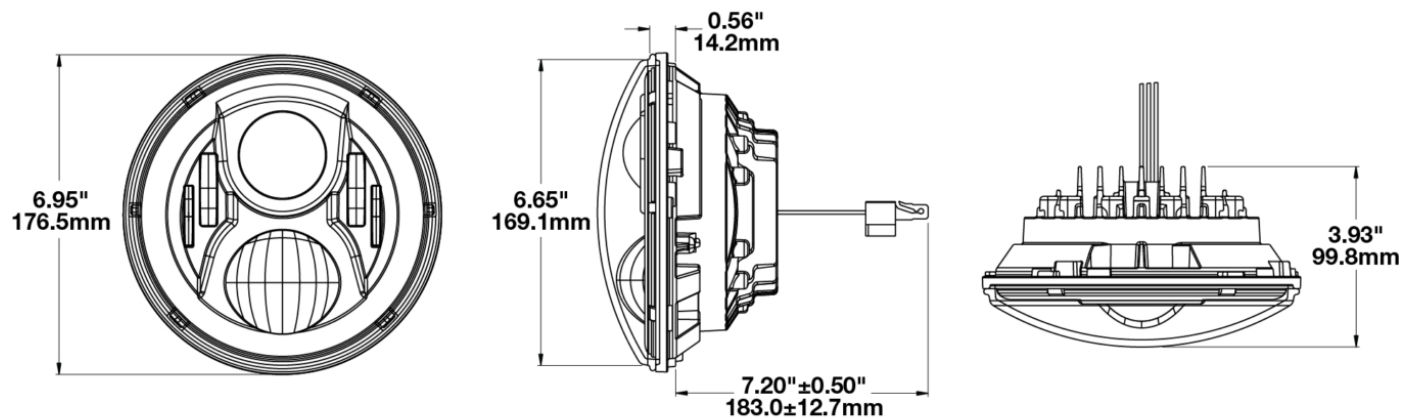

LED Headlights - Model 8700 EVO 2 PRO

PRODUCT INFORMATION

Description	12-24V ECE RHT High & Low Beam Headlight with DRL & Chrome Inner Bezel - Single Light
Height	176.53 mm / 6.95 in
Width	176.53 mm / 6.95 in
Depth	99.82 mm / 3.93 in
Shape	Round
Outer Lens Material	Polycarbonate
Outer Lens Color	Clear
Housing Material	Aluminum
Housing Color	Gray
Bezel Color	Chrome
Retrofits	2D1 "PAR56" or 7" Round Headlights
Minimum Operating Temperature	-40 °C / -40 °F
Maximum Operating Temperature	65 °C / 149 °F
Connector or Wiring	H4
Mating Connector	H4 AMP#172615-2
Product Weight	2.31 lbs / 1.05 kgs
Shipping Weight	3.35 lbs / 1.52 kgs

PRODUCT DIMENSIONS

ELECTRICAL SPECIFICATIONS

Input Voltage	12-24V DC
Operating Voltage	9-32V DC
Transient Spike Protection	150V Peak @ 1 HZ-100 Pulses
Black Wire	Ground
Yellow Wire	Low Beam
White Wire	High Beam
Red Wire	Front Position
Blue Wire	DRL
Current Draw	3.60A @ 12V DC (High Beam) 2.00A @ 12V DC (Low Beam) 1.80A @ 24V DC (High Beam) 1.10A @ 24V DC (Low Beam) 1.60A @ 12V DC (DRL) 0.80A @ 24V DC (DRL) 0.16A @ 12V DC (Front Position) 0.10A @ 24V DC (Front Position)

Buy America Standards	ECE Reg 10
ECE Reg 112	ECE Reg 7
ECE Reg 87	Eco Friendly
IEC IP67	

PHOTOMETRIC SPECIFICATIONS

Raw Lumen Output	4,170 (High Beam); 2,340 (Low Beam)
Effective Lumen Output	1,340 (High Beam); 694 (Low Beam)
Candela Output	84,700 (High Beam); 30,600 (Low Beam)
Nominal LED Color Temperature	5000 K
Beam Pattern(s)	Forward Lighting - Daytime Running Light Forward Lighting - High Beam (ECE) Forward Lighting - Low Beam (ECE Right Hand) Signalization - Front Position