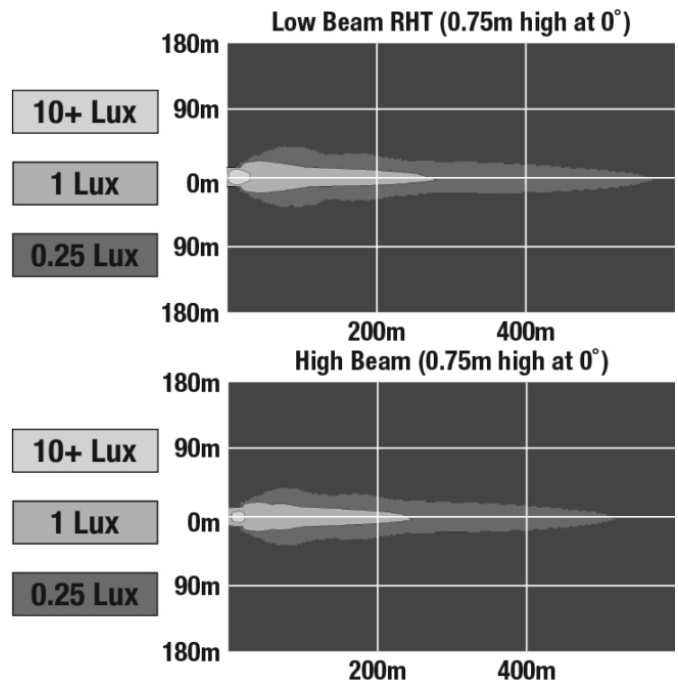

LED Headlights - Model 8700 EVO 2 PRO

PRODUCT INFORMATION

Description	12-24V ECE RHT High & Low Beam Headlight with DRL & Chrome Inner Bezel - Single Light
Height	176.53 mm / 6.95 in
Width	176.53 mm / 6.95 in
Depth	99.82 mm / 3.93 in
Shape	Round
Outer Lens Material	Polycarbonate
Outer Lens Color	Clear
Housing Material	Aluminum
Housing Color	Gray
Bezel Color	Chrome
Retrofits	2D1 "PAR56" or 7" Round Headlights
Minimum Operating Temperature	-40 °C / -40 °F
Maximum Operating Temperature	65 °C / 149 °F
Connector or Wiring	H4
Mating Connector	H4 AMP#172615-2
Product Weight	2.31 lbs / 1.05 kgs
Shipping Weight	3.35 lbs / 1.52 kgs

PRODUCT DIMENSIONS

ELECTRICAL SPECIFICATIONS

Input Voltage	12-24V DC
Operating Voltage	9-32V DC
Transient Spike Protection	150V Peak @ 1 HZ-100 Pulses
Black Wire	Ground
Yellow Wire	Low Beam
White Wire	High Beam
Red Wire	Front Position
Blue Wire	DRL
Current Draw	3.60A @ 12V DC (High Beam) 2.00A @ 12V DC (Low Beam) 1.80A @ 24V DC (High Beam) 1.10A @ 24V DC (Low Beam) 1.60A @ 12V DC (DRL) 0.80A @ 24V DC (DRL) 0.16A @ 12V DC (Front Position) 0.10A @ 24V DC (Front Position)

Buy America Standards	ECE Reg 10
ECE Reg 112	ECE Reg 7
ECE Reg 87	Eco Friendly
IEC IP67	

PHOTOMETRIC SPECIFICATIONS

Raw Lumen Output	4,170 (High Beam); 2,340 (Low Beam)
Effective Lumen Output	1,340 (High Beam); 694 (Low Beam)
Candela Output	84,700 (High Beam); 30,600 (Low Beam)
Nominal LED Color Temperature	5000 K
Beam Pattern(s)	Forward Lighting - Daytime Running Light Forward Lighting - High Beam (ECE) Forward Lighting - Low Beam (ECE Right Hand) Signalization - Front Position