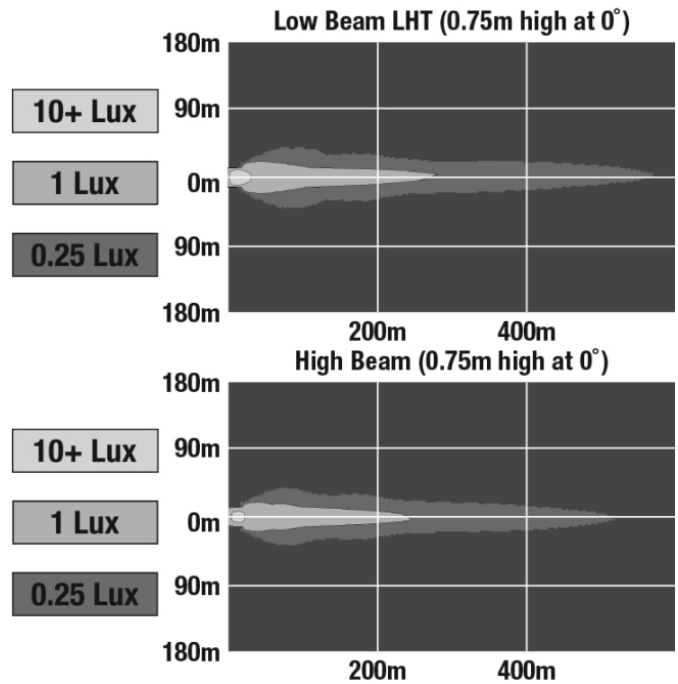

LED Headlights - Model 8700 EVO 2 PRO

PRODUCT INFORMATION

Description	12-24V ECE LHT High & Low Beam Headlight with DRL - Black
Height	176.53 mm / 6.95 in
Width	176.53 mm / 6.95 in
Depth	99.82 mm / 3.93 in
Shape	Round
Outer Lens Material	Polycarbonate
Outer Lens Color	Clear
Housing Material	Aluminum
Housing Color	Gray
Bezel Color	Black
Retrofits	2D1 "PAR56" or 7" Round Headlights
Minimum Operating Temperature	-40 °C / -40 °F
Maximum Operating Temperature	65 °C / 149 °F
Connector or Wiring	H4
Mating Connector	H4 AMP#172615-2
Product Weight	2.31 lbs / 1.05 kgs
Shipping Weight	3.35 lbs / 1.52 kgs

ELECTRICAL SPECIFICATIONS

Input Voltage	12-24V DC
Operating Voltage	9-32V DC
Transient Spike Protection	150V Peak @ 1 HZ-100 Pulses
Black Wire	Ground
Yellow Wire	Low Beam
White Wire	High Beam
Red Wire	Front Position
Blue Wire	DRL
Current Draw	3.60A @ 12V DC (High Beam) 2.00A @ 12V DC (Low Beam) 1.80A @ 24V DC (High Beam) 1.10A @ 24V DC (Low Beam) 1.60A @ 12V DC (DRL) 0.80A @ 24V DC (DRL) 0.16A @ 12V DC (Front Position) 0.10A @ 24V DC (Front Position)

J.W. SPEAKER 
Engineered. Lighting. Solutions.

LED Headlights - Model 8700 EVO 2 PRO

PHOTOMETRIC SPECIFICATIONS

Raw Lumen Output	4,170 (High Beam); 2,340 (Low Beam)
Effective Lumen Output	1,340 (High Beam); 694 (Low Beam)
Candela Output	84,700 (High Beam); 30,600 (Low Beam)
Nominal LED Color Temperature	5000 K
Beam Pattern(s)	Forward Lighting - Daytime Running Light Forward Lighting - High Beam (ECE) Forward Lighting - Low Beam (ECE Left Hand) Signalization - Front Position