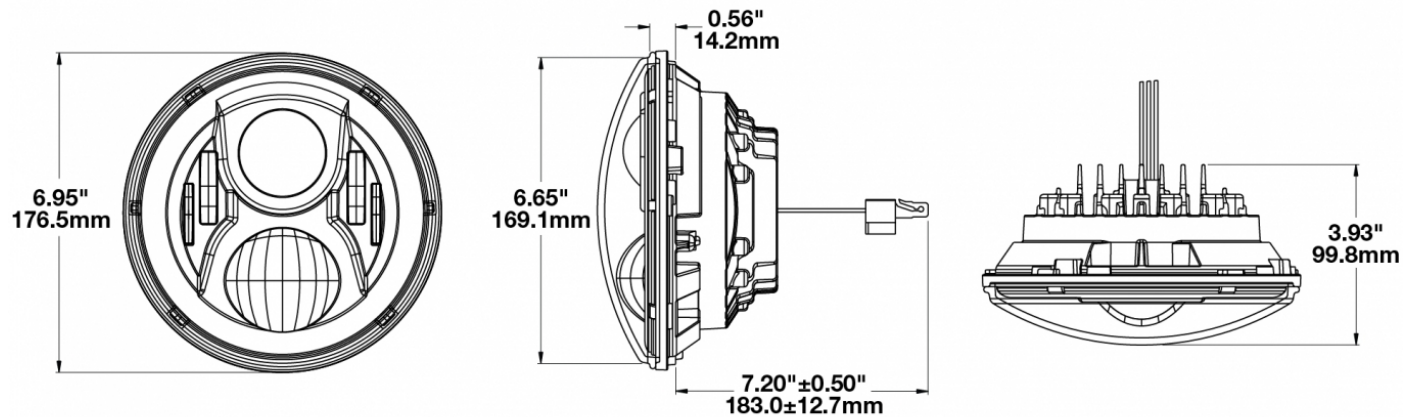

## PRODUCT INFORMATION

---

<b>Description</b>	12-24V ECE LED LHT High & Low Beam Heated Headlight with Chrome Inner Bezel - Single Light - FP&DRL
<b>Product Weight</b>	2.31 lbs / 1.05 kgs
<b>Shipping Weight</b>	3.35 lbs / 1.52 kgs

## PRODUCT DIMENSIONS