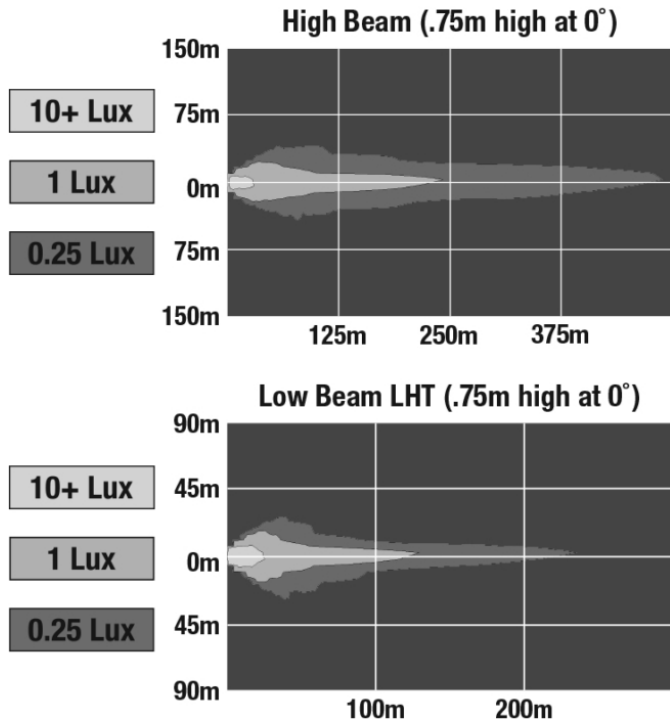

LED Headlights - Model 8700 Evo 2 Dual Burn

PHOTOMETRIC SPECIFICATIONS

APPLICATIONS