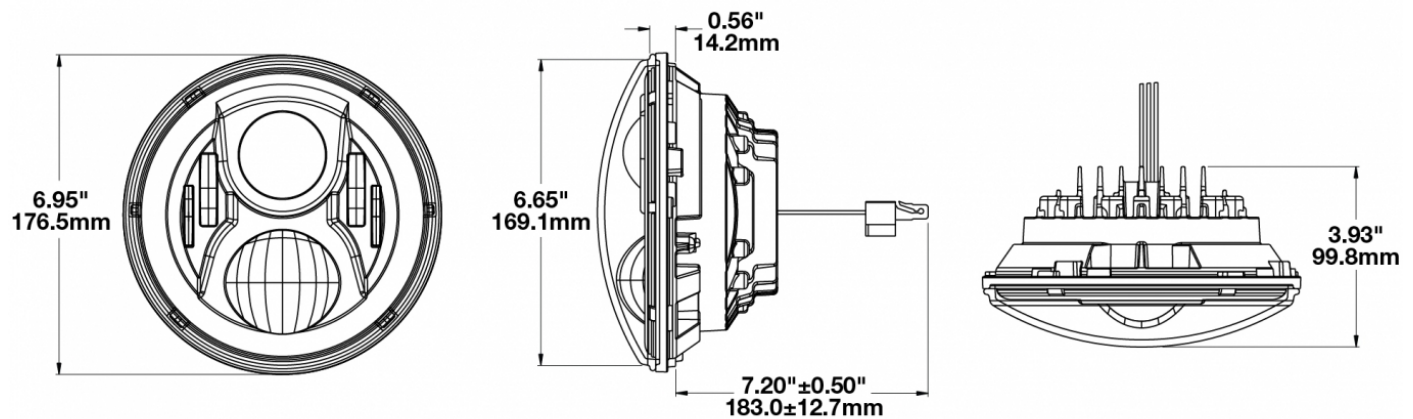

## PRODUCT INFORMATION

<b>Description</b>	12-24V DOT LED High & Low Beam Headlight with Chrome Inner Bezel - Single Light
<b>Height</b>	176.53 mm / 6.95 in
<b>Width</b>	176.53 mm / 6.95 in
<b>Depth</b>	99.82 mm / 3.93 in
<b>Shape</b>	Round
<b>Outer Lens Material</b>	Polycarbonate
<b>Outer Lens Color</b>	Clear
<b>Housing Material</b>	Die-Cast Aluminum
<b>Housing Color</b>	Black
<b>Bezel Color</b>	Chrome
<b>Retrofits</b>	2D1 "PAR56" or 7" round headlights
<b>Minimum Operating Temperature</b>	-40 °C / -40 °F
<b>Maximum Operating Temperature</b>	65 °C / 149 °F
<b>Connector or Wiring</b>	H4
<b>Mating Connector</b>	H4 AMP#172615-2
<b>Product Weight</b>	2.31 lbs / 1.05 kgs
<b>Shipping Weight</b>	3.50 lbs / 1.59 kgs

## PRODUCT DIMENSIONS