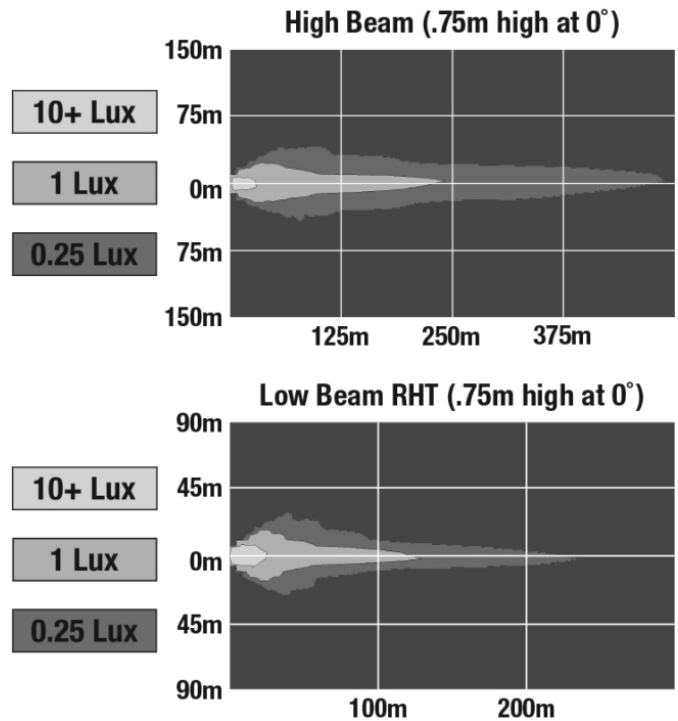

LED Headlights - Model 8700 Evo 2 Dual Burn

PRODUCT INFORMATION

Description	12-24V DOT LED High & Low Beam Headlight with Chrome Inner Bezel - Single Light
Height	176.53 mm / 6.95 in
Width	176.53 mm / 6.95 in
Depth	99.82 mm / 3.93 in
Shape	Round
Outer Lens Material	Polycarbonate
Outer Lens Color	Clear
Housing Material	Die-Cast Aluminum
Housing Color	Black
Bezel Color	Chrome
Retrofits	2D1 "PAR56" or 7" round headlights
Minimum Operating Temperature	-40 °C / -40 °F
Maximum Operating Temperature	65 °C / 149 °F
Connector or Wiring	H4
Mating Connector	H4 AMP#172615-2
Product Weight	2.31 lbs / 1.05 kgs
Shipping Weight	3.50 lbs / 1.59 kgs

PRODUCT DIMENSIONS

ELECTRICAL SPECIFICATIONS

Input Voltage	12-24V DC
Operating Voltage	9-32V DC
Transient Spike Protection	150V Peak @ 1 HZ-100 Pulses
Black Wire	Ground
White Wire	High Beam
Yellow Wire	Low Beam
Current Draw	3.50A @ 12V DC (High Beam) 2.00A @ 12V DC (Low Beam) 1.80A @ 24V DC (High Beam) 1.10A @ 24V DC (Low Beam)

Buy America Standards Eco Friendly
 FMVSS 108 s10.1 (Table XIX) FMVSS 108 s10.1 (Table XVIII)
 IEC IP67

PHOTOMETRIC SPECIFICATIONS

Raw Lumen Output 3,200 (High Beam); 1,770(Low Beam)
Effective Lumen Output 1,260 (High Beam); 750 (Low Beam)
Candela Output 71,500 (High Beam) 35,003 (Low Beam)
Nominal LED Color Temperature 5000 K
Beam Pattern(s) Forward Lighting - High Beam (DOT)
 Forward Lighting - Low Beam (DOT)