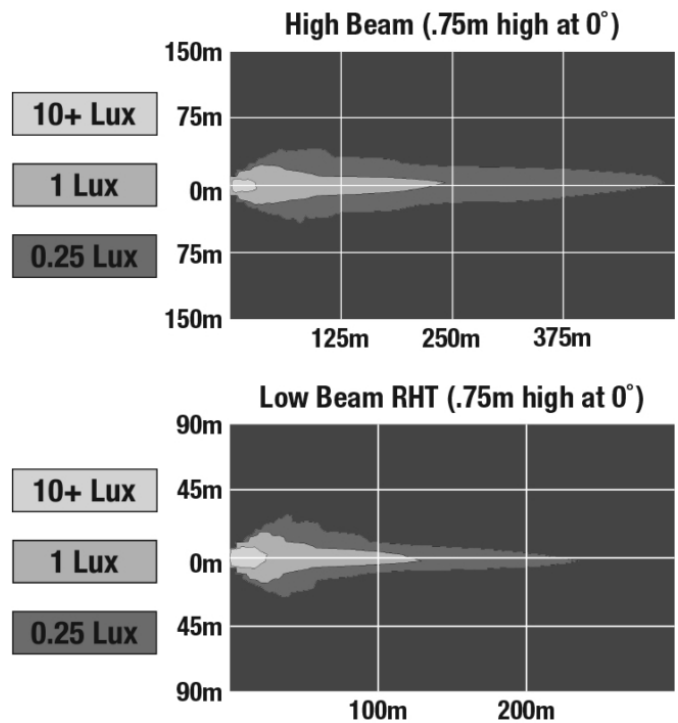

## PRODUCT INFORMATION

<b>Description</b>	12-24V DOT LED High & Low Beam Headlight with Chrome Inner Bezel - Single Light
<b>Height</b>	176.53 mm / 6.95 in
<b>Width</b>	176.53 mm / 6.95 in
<b>Depth</b>	99.82 mm / 3.93 in
<b>Shape</b>	Round
<b>Outer Lens Material</b>	Polycarbonate
<b>Outer Lens Color</b>	Clear
<b>Housing Material</b>	Die-Cast Aluminum
<b>Housing Color</b>	Black
<b>Bezel Color</b>	Chrome
<b>Retrofits</b>	2D1 "PAR56" or 7" round headlights
<b>Minimum Operating Temperature</b>	-40 °C / -40 °F
<b>Maximum Operating Temperature</b>	65 °C / 149 °F
<b>Connector or Wiring</b>	H4
<b>Mating Connector</b>	H4 AMP#172615-2
<b>Product Weight</b>	2.31 lbs / 1.05 kgs
<b>Shipping Weight</b>	3.50 lbs / 1.59 kgs

## PRODUCT DIMENSIONS

## PHOTOMETRIC SPECIFICATIONS

**Raw Lumen Output**      3,200 (High Beam); 1,770(Low Beam)  
**Effective Lumen Output**      1,260 (High Beam); 750 (Low Beam)  
**Candela Output**      71,500 (High Beam) 35,003 (Low Beam)  
**Nominal LED Color Temperature**      5000 K  
**Beam Pattern(s)**      Forward Lighting - High Beam (DOT)  
    Forward Lighting - Low Beam (DOT)