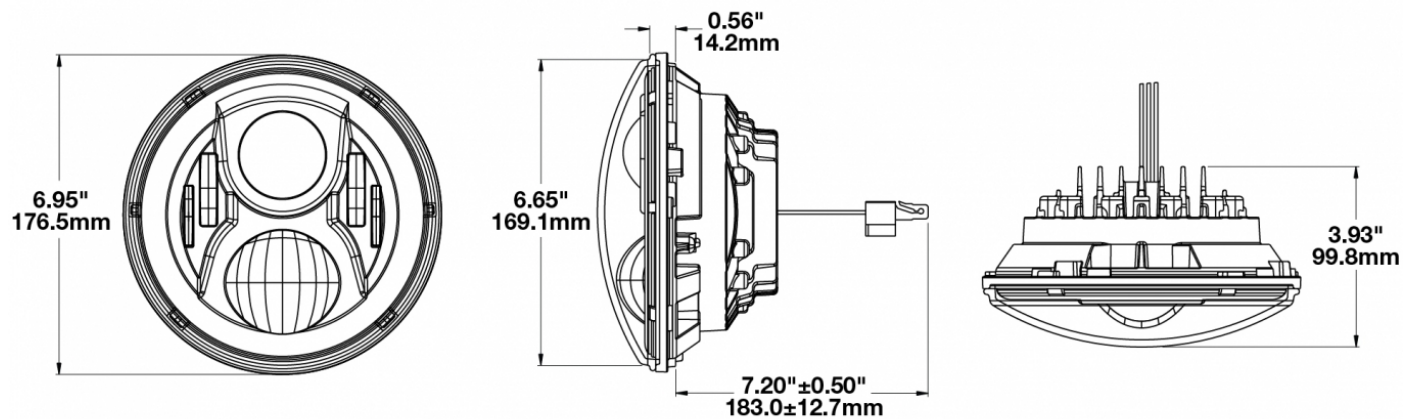

LED Headlights - Model 8700 Evo 2 Dual Burn

PRODUCT INFORMATION

Description	12-24V DOT LED High & Low Beam Headlight with Chrome Inner Bezel - Single Light
Height	176.53 mm / 6.95 in
Width	176.53 mm / 6.95 in
Depth	99.82 mm / 3.93 in
Shape	Round
Outer Lens Material	Polycarbonate
Outer Lens Color	Clear
Housing Material	Die-Cast Aluminum
Housing Color	Black
Bezel Color	Chrome
Retrofits	2D1 "PAR56" or 7" round headlights
Minimum Operating Temperature	-40 °C / -40 °F
Maximum Operating Temperature	65 °C / 149 °F
Connector or Wiring	H4
Mating Connector	H4 AMP#172615-2
Product Weight	2.31 lbs / 1.05 kgs
Shipping Weight	3.50 lbs / 1.59 kgs

PRODUCT DIMENSIONS

ELECTRICAL SPECIFICATIONS

Input Voltage	12-24V DC
Operating Voltage	9-32V DC
Transient Spike Protection	150V Peak @ 1 HZ-100 Pulses
Black Wire	Ground
White Wire	High Beam
Yellow Wire	Low Beam
Current Draw	3.50A @ 12V DC (High Beam) 2.00A @ 12V DC (Low Beam) 1.80A @ 24V DC (High Beam) 1.10A @ 24V DC (Low Beam)