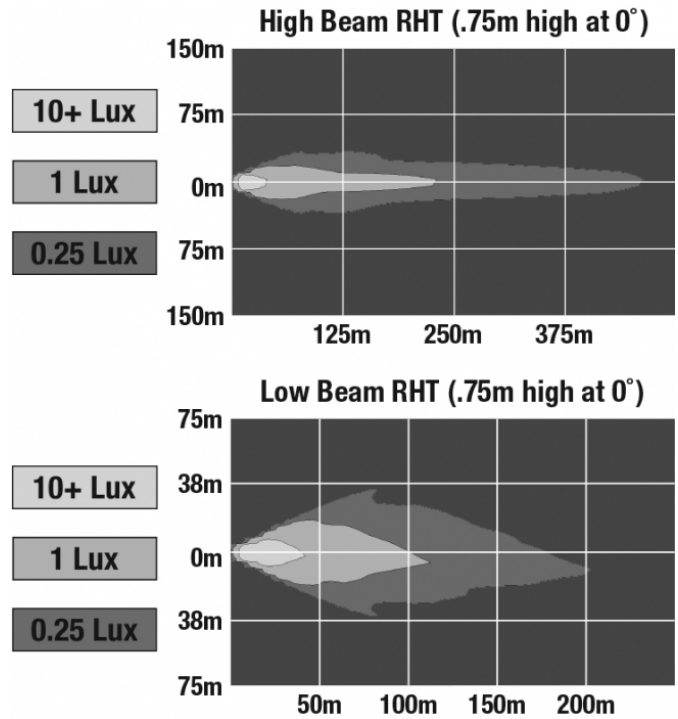

LED Headlights – Model 8630 Evolution

PRODUCT INFORMATION

Description	12-24V DOT LED High & Low Beam Headlight
Height	142.24 mm / 5.6 in
Width	142.24 mm / 5.6 in
Depth	86.36 mm / 3.4 in
Shape	Round
Outer Lens Material	Polycarbonate
Outer Lens Color	Clear
Housing Material	Die Cast Aluminum
Housing Color	Black
Bezel Color	Black
Minimum Operating Temperature	-34 °C / -29.2 °F
Maximum Operating Temperature	49 °C / 120.2 °F
Connector or Wiring	Integral Connector in Housing simulating Delphi 12124107
Mating Connector	Delphi 12052848
Product Weight	1.86 lbs / 0.84 kgs
Shipping Weight	2.60 lbs / 1.18 kgs

ELECTRICAL SPECIFICATIONS

Input Voltage	12-24V DC
Operating Voltage	10-32V DC
Transient Spike Protection	150V Peak @ 1 HZ-100 Pul
Yellow Wire	Low Beam
White Wire	High Beam
Black Wire	Ground
Current Draw	2.20A @ 12V DC (Low Beam) 1.70A @ 14V DC (Low Beam) 1.10A @ 24V DC (Low Beam) 3.50A @ 12V DC (High Beam) 2.70A @ 14V DC (High Beam) 1.70A @ 24V DC (High Beam)

J.W. SPEAKER
Engineered. Lighting. Solutions.

LED Headlights – Model 8630 Evolution

PHOTOMETRIC SPECIFICATIONS

Raw Lumen Output	2,925 (High Beam); 2,025 (Low Beam)
Effective Lumen Output	1,000 (High Beam); 630 (Low Beam)
Candela Output	61,684 (High Beam); 19,162 (Low Beam)
Nominal LED Color Temperature	5000 K
Beam Pattern(s)	Forward Lighting - High Beam (DOT/ECE) Forward Lighting - Low Beam (DOT)