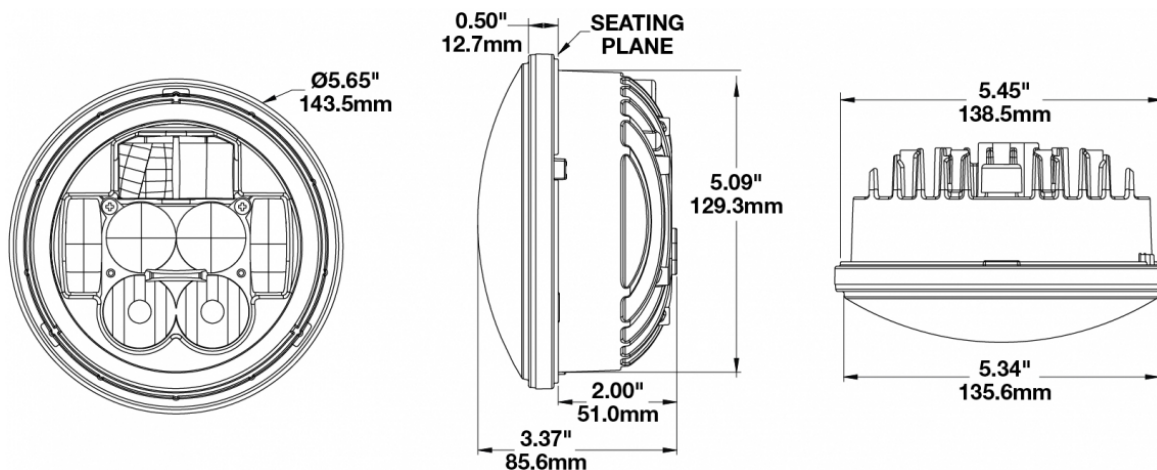

PRODUCT DIMENSIONS

Print date: 2024-12-22

© 2024 J.W. Speaker Corporation • Germantown, WI U.S.A.
www.jwspeaker.com • speaker@jwspeaker.com • 262.251.6660

J.W. SPEAKER
Engineered. Lighting. Solutions.