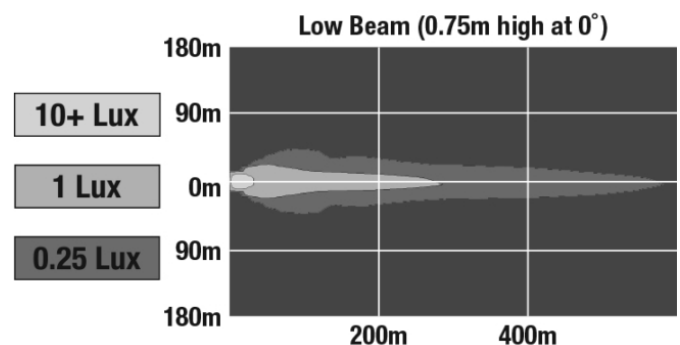

Print date: 2025-04-03

© 2025 J.W. Speaker Corporation • Germantown, WI U.S.A.
www.jwspeaker.com • speaker@jwspeaker.com • 262.251.6660

J.W. SPEAKER
Engineered. Lighting. Solutions.