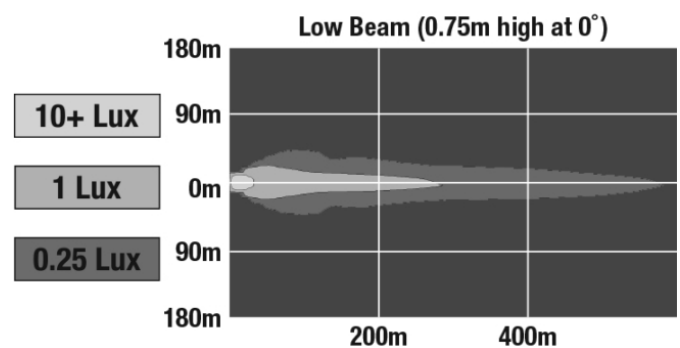

Print date: 2024-07-17

© 2024 J.W. Speaker Corporation • Germantown, WI U.S.A.
www.jwspeaker.com • speaker@jwspeaker.com • 262.251.6660