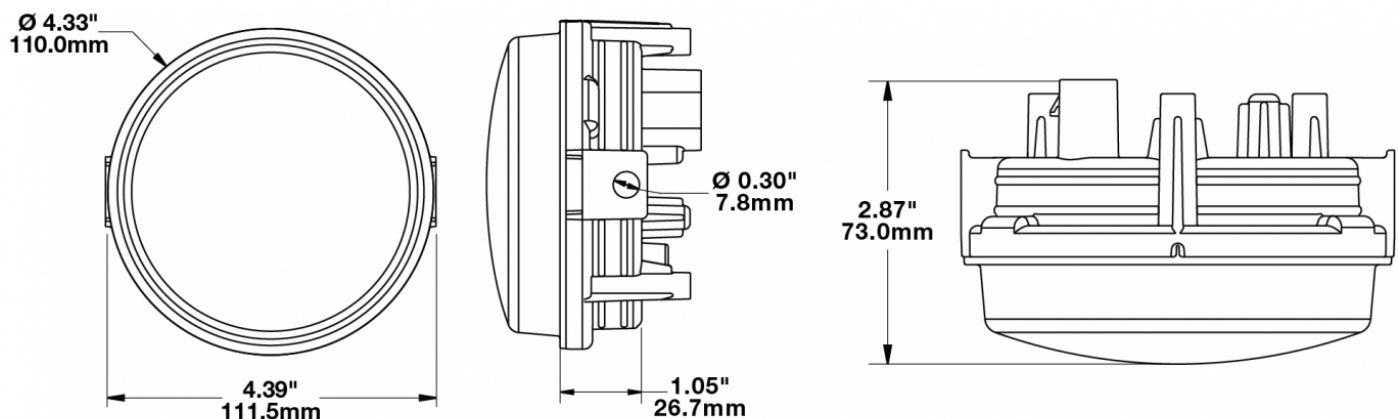

PRODUCT DIMENSIONS

Print date: 2024-07-17

© 2024 J.W. Speaker Corporation • Germantown, WI U.S.A.
www.jwspeaker.com • speaker@jwspeaker.com • 262.251.6660

J.W. SPEAKER
Engineered. Lighting. Solutions.